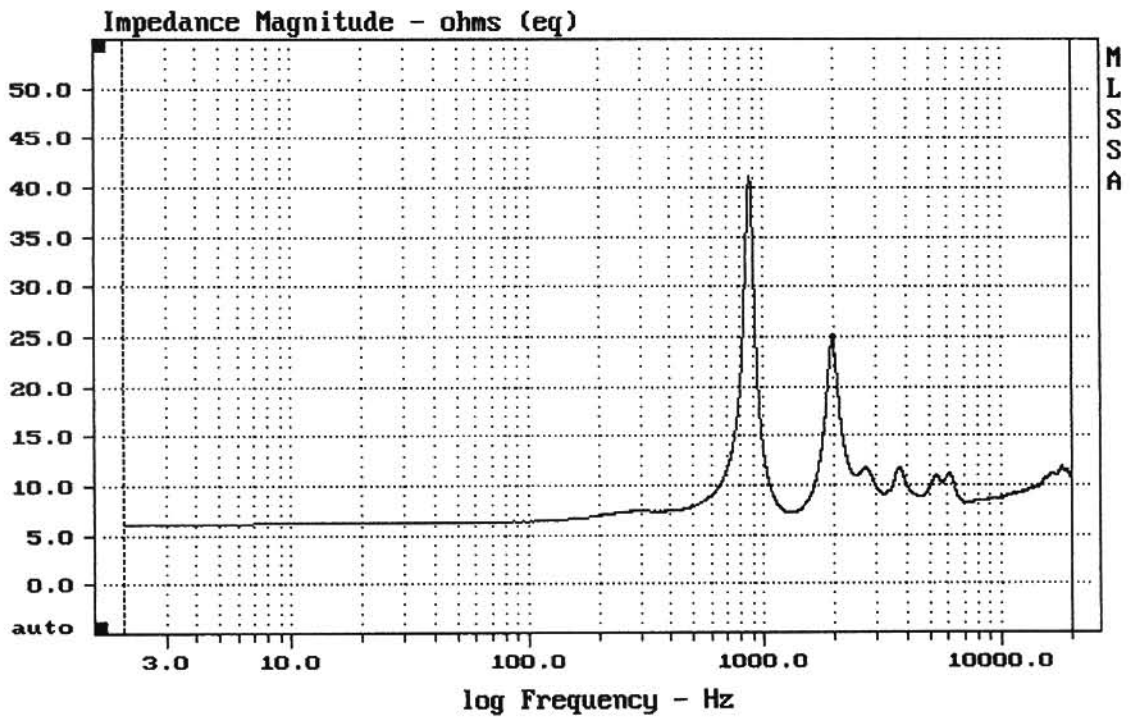

E-shop: <http://eshop.prodance.cz/bms4548-8-ohm/d-87919/>

E-shop: <http://eshop.prodance.cz/a7570-zvukovod/d-83912/>

Level (1298:19509 Hz) = 108.97 dB SPL/watt (8 ohms, @1.00 meters)

BMS 4548PLUS + A7570

MLSSA: Frequency Domain

-58.94 dB, 3107 Hz (70), 1.540 msec (15)

---

mean: 10.2, rms: 10.56, std: 2.751, max: 41.22, min: 6.032

---

BMS 4548

MLSSA: Frequency Domain

---

mean: 10.09, rms: 10.21, std: 1.576, max: 24.42, min: 6.004

---

DT10 + A7570