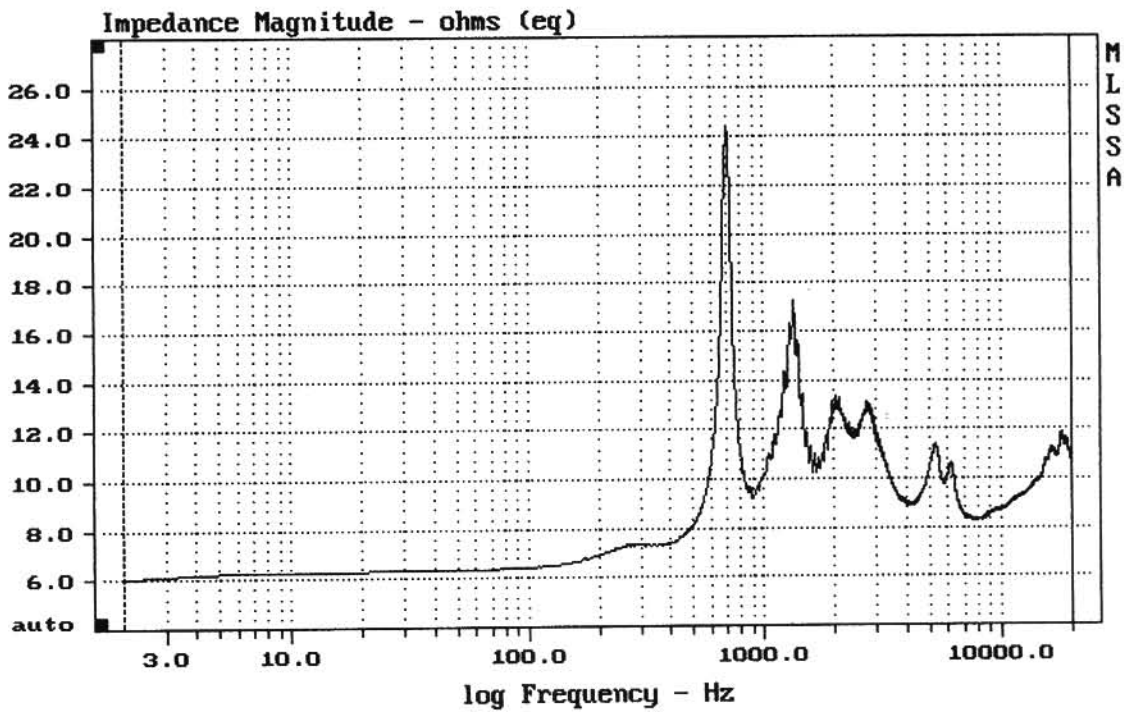

MLSSA: Frequency Domain

-58.94 dB, 3107 Hz (70), 1.540 msec (15)

---

mean: 10.2, rms: 10.56, std: 2.751, max: 41.22, min: 6.032

---

BMS 4548

MLSSA: Frequency Domain

---

mean: 10.09, rms: 10.21, std: 1.576, max: 24.42, min: 6.004

---

DT10 + A7570