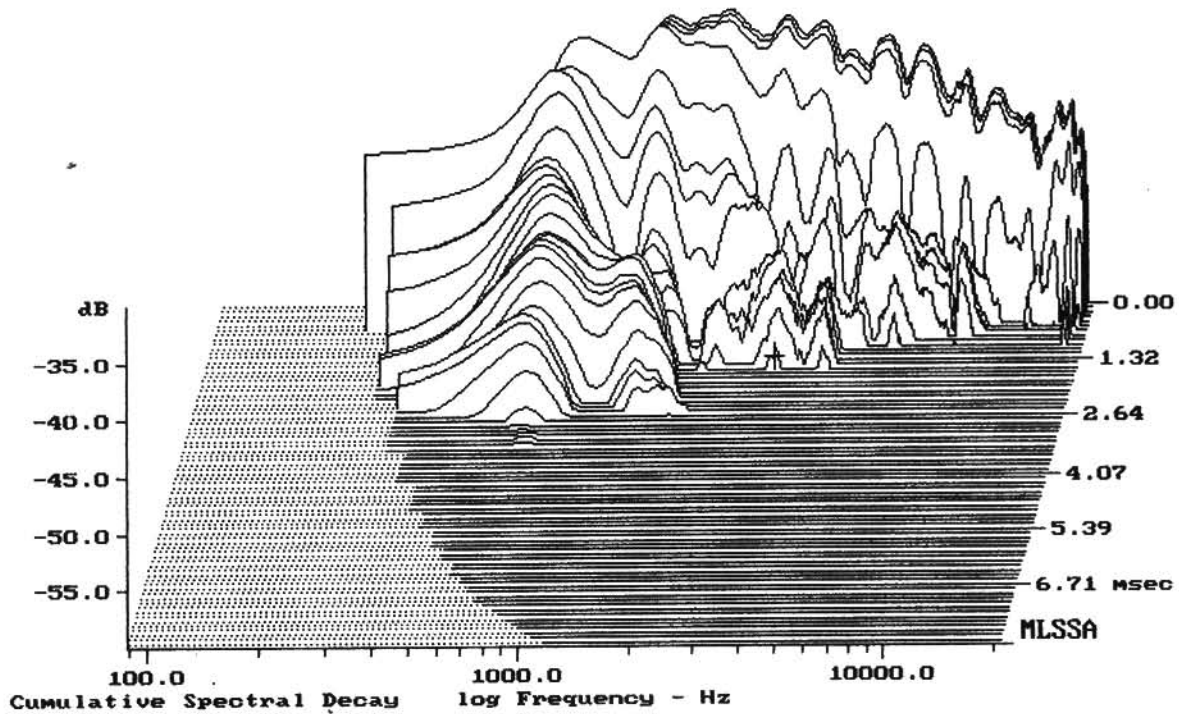

E-shop: <http://eshop.prodance.cz/bms4548-8-ohm/d-87919/>

E-shop: <http://eshop.prodance.cz/a7570-zvukovod/d-83912/>

Level (1298:19509 Hz) = 108.97 dB SPL/watt (8 ohms, @1.00 meters)

BMS 4548PLUS + A7570

MLSSA: Frequency Domain

-58.94 dB, 3107 Hz (70), 1.540 msec (15)

---

mean: 10.2, rms: 10.56, std: 2.751, max: 41.22, min: 6.032

---

BMS 4548

MLSSA: Frequency Domain

---

mean: 10.09, rms: 10.21, std: 1.576, max: 24.42, min: 6.004

---

DT10 + A7570