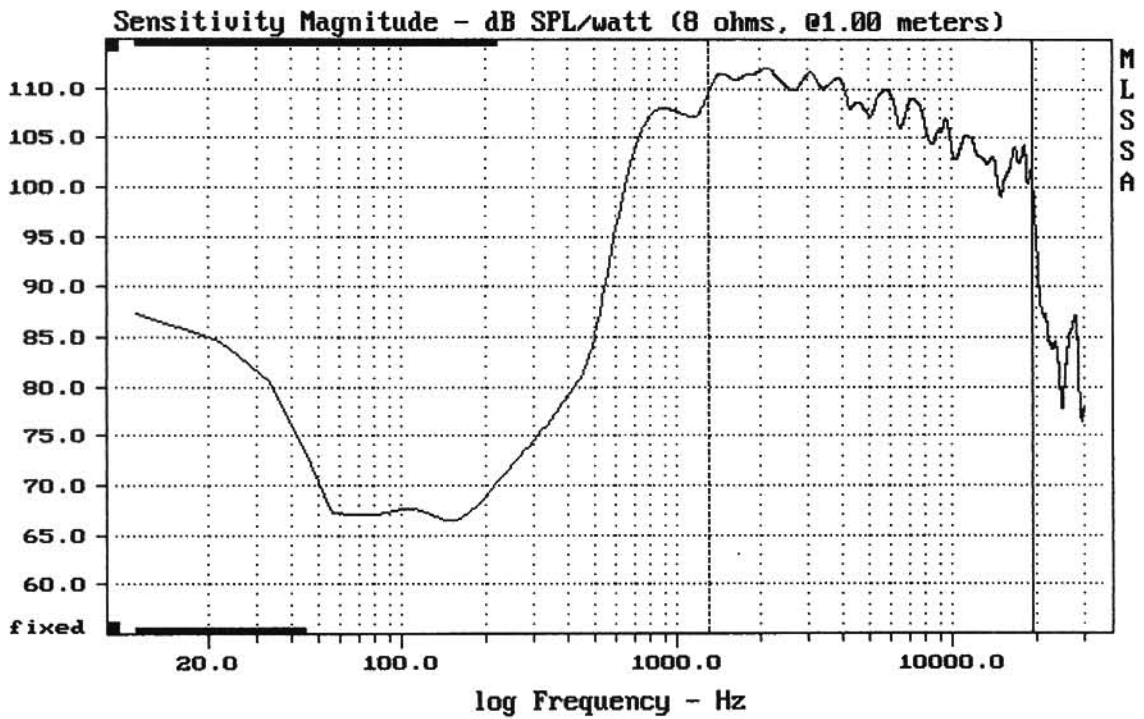

E-shop: <http://eshop.prodance.cz/bms4548-8-ohm/d-87919/>

E-shop: <http://eshop.prodance.cz/a7570-zvukovod/d-83912/>

Level (1298:19509 Hz) = 108.97 dB SPL/watt (8 ohms, @1.00 meters)

BMS 4548PLUS + A7570

MLSSA: Frequency Domain

-58.94 dB, 3107 Hz (70), 1.540 msec (15)

---

mean: 10.2, rms: 10.56, std: 2.751, max: 41.22, min: 6.032

---

BMS 4548

MLSSA: Frequency Domain

---

mean: 10.09, rms: 10.21, std: 1.576, max: 24.42, min: 6.004

---

DT10 + A7570