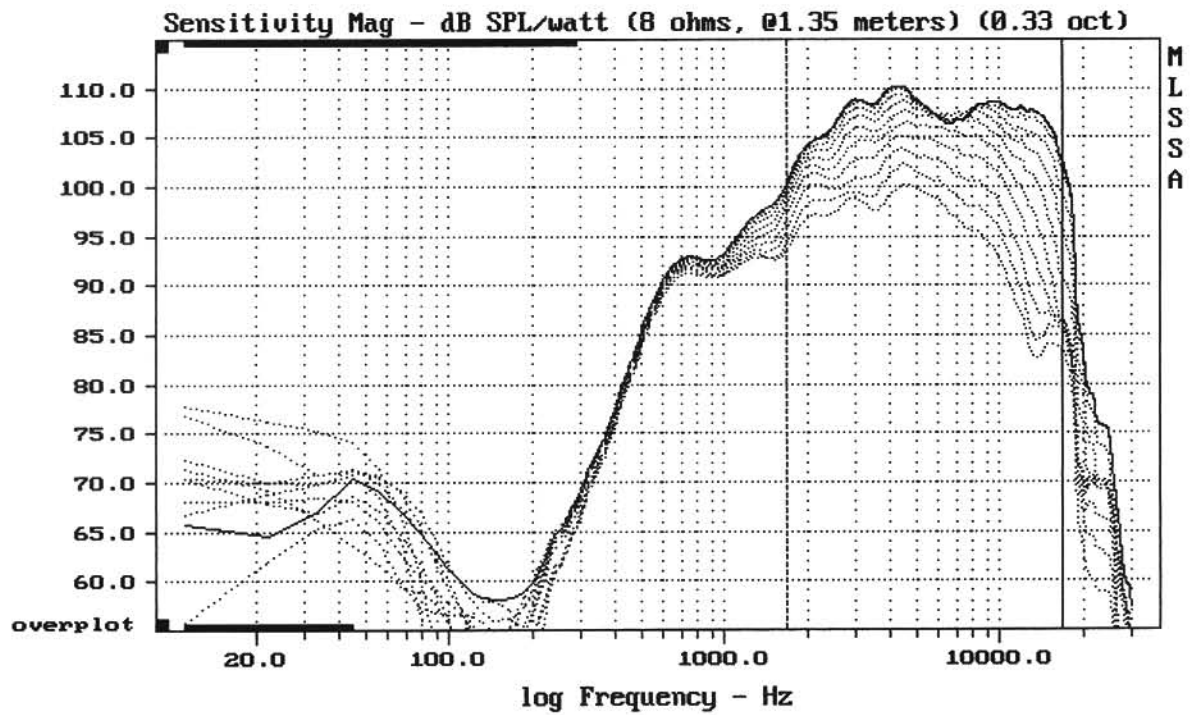

Level (1698:17001 Hz) = 107.69 dB SPL/watt (8 ohms, @1.35 meters)

ME102 + DE400

MLSSA: Frequency Domain

-62.99 dB, 4128 Hz (93), 1.650 msec (16)

---

Overlay Compare: dev= +8.6/-9.5, std= 5.8, avg= -15

---

ME102 + DE400

MLSSA: Frequency Domain

---

Overlay Compare: dev= +13/-8.7, std= 5.6, avg= -17

---

ME102 + DE400

---

Overlay Compare: dev= +6.8/-4.1, std= 3.5, avg= -7.3

---