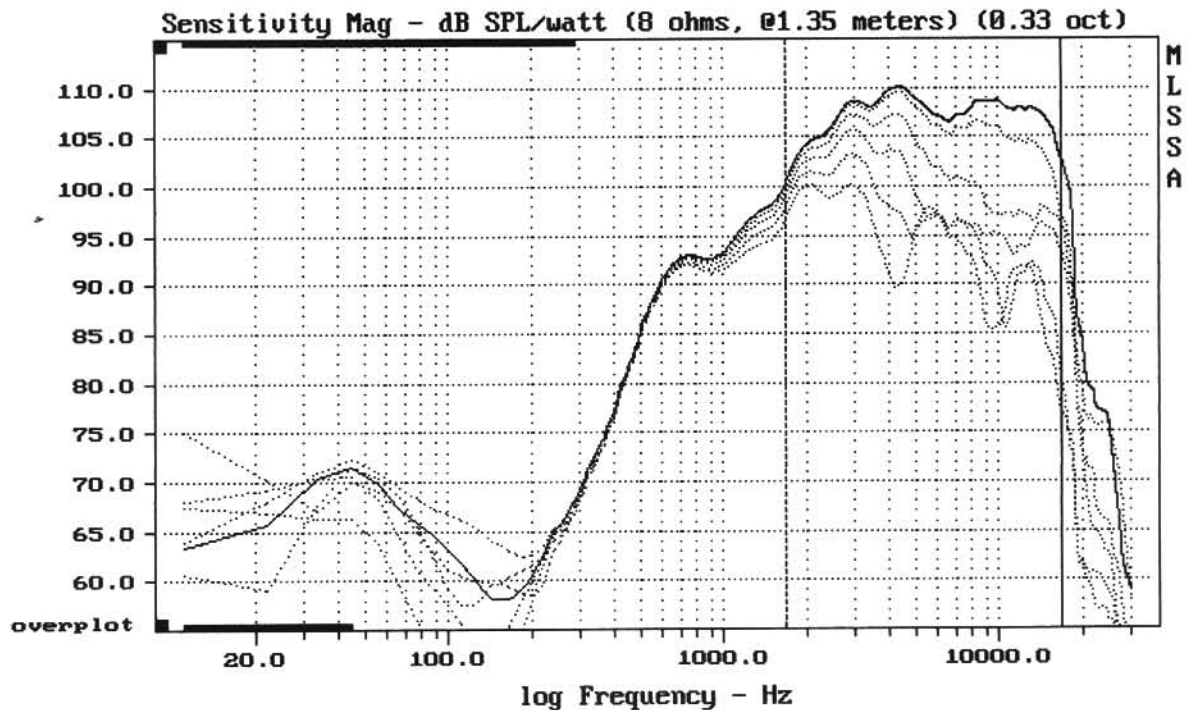

Level (1698:17001 Hz) = 107.69 dB SPL/watt (8 ohms, @1.35 meters)

ME102 + DE400

MLSSA: Frequency Domain

-62.99 dB, 4128 Hz (93), 1.650 msec (16)

---

Overlay Compare: dev= +8.6/-9.5, std= 5.8, avg= -15

---

ME102 + DE400

MLSSA: Frequency Domain

---

Overlay Compare: dev= +13/-8.7, std= 5.6, avg= -17

---

ME102 + DE400

---

Overlay Compare: dev= +6.8/-4.1, std= 3.5, avg= -7.3

---