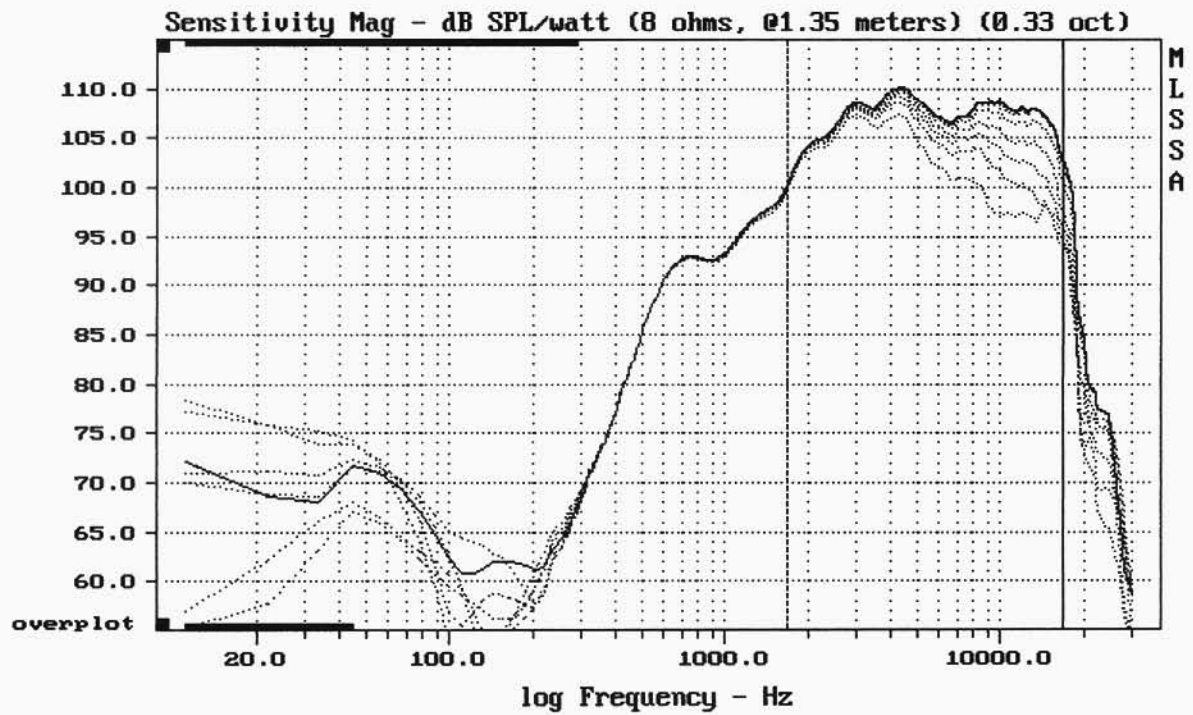

Level (1698:17001 Hz) = 107.69 dB SPL/watt (8 ohms, @1.35 meters)

ME102 + DE400

MLSSA: Frequency Domain

-62.99 dB, 4128 Hz (93), 1.650 msec (16)

---

Overlay Compare: dev= +8.6/-9.5, std= 5.8, avg= -15

---

ME102 + DE400

MLSSA: Frequency Domain

---

Overlay Compare: dev= +13/-8.7, std= 5.6, avg= -17

---

ME102 + DE400

---

Overlay Compare: dev= +6.8/-4.1, std= 3.5, avg= -7.3

---