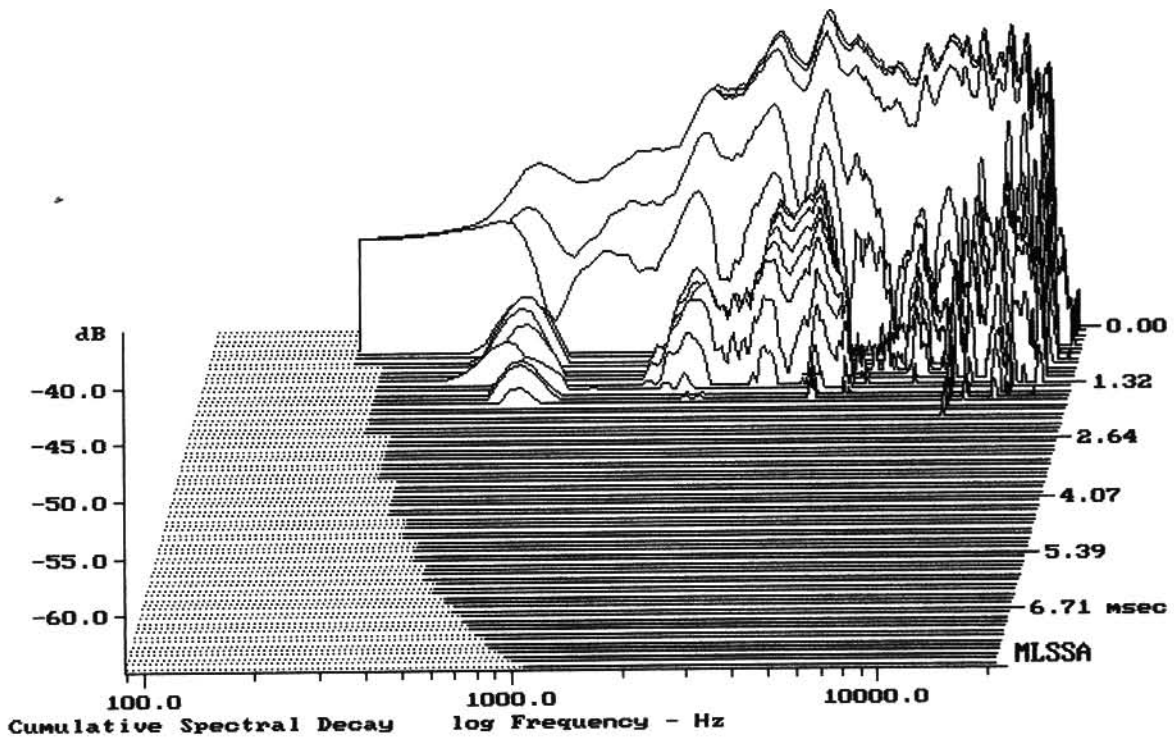

Level (1698:17001 Hz) = 107.69 dB SPL/watt (8 ohms, @1.35 meters)

ME102 + DE400

MLSSA: Frequency Domain

-62.99 dB, 4128 Hz (93), 1.650 msec (16)

---

Overlay Compare: dev= +8.6/-9.5, std= 5.8, avg= -15

---

ME102 + DE400

MLSSA: Frequency Domain

---

Overlay Compare: dev= +13/-8.7, std= 5.6, avg= -17

---

ME102 + DE400

---

Overlay Compare: dev= +6.8/-4.1, std= 3.5, avg= -7.3

---