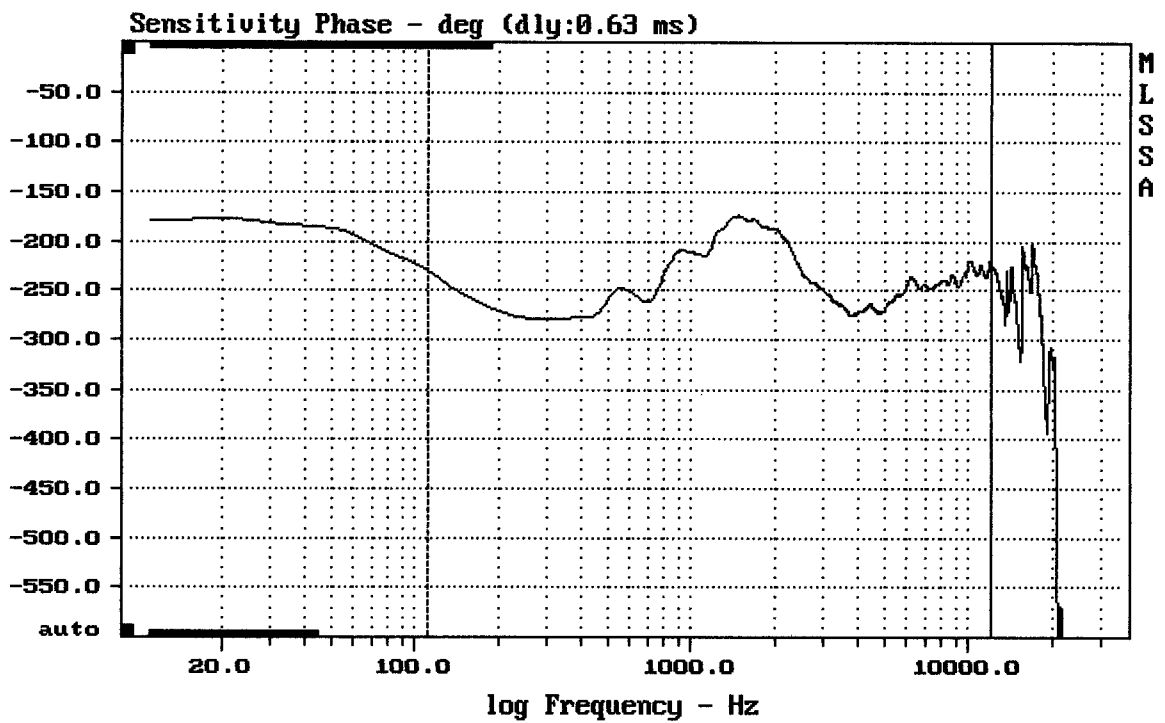

Schéma výhybky:

CURSOR: dy = -25.7092 x = 30007.1014 (2704)

MB15H401 + DE75 + C8045

MLSSA: Frequency Domain

Level (78:20500 Hz) = 98.63 dB SPL/watt (8 ohms, @1.75 meters) (0.33 oct)

MB15H401 + DE75 + C8045

Overlay Compare: dev= +28/-11, std= 8.5, avg= -30

MB15H401 + DE75 + C8045

MLSSA: Frequency Domain

-74.28 dB, 1287 Hz (29), 3.630 msec (34)

mean: -0.0002237, rms: 0.001239, std: 0.001218, max: 0.007151, min: -0.002217

MB15H401 + DE75 + C8045

MLSSA: Time Domain

mean: -239.4, rms: 240.6, std: 23.38, max: -174.3, min: -279.3

MB15H401 + DE75 + C8045

mean: 97.94, rms: 98.19, std: 1.91, max: 102.35, min: 88.60

MB15H401 + DE75 + C8045