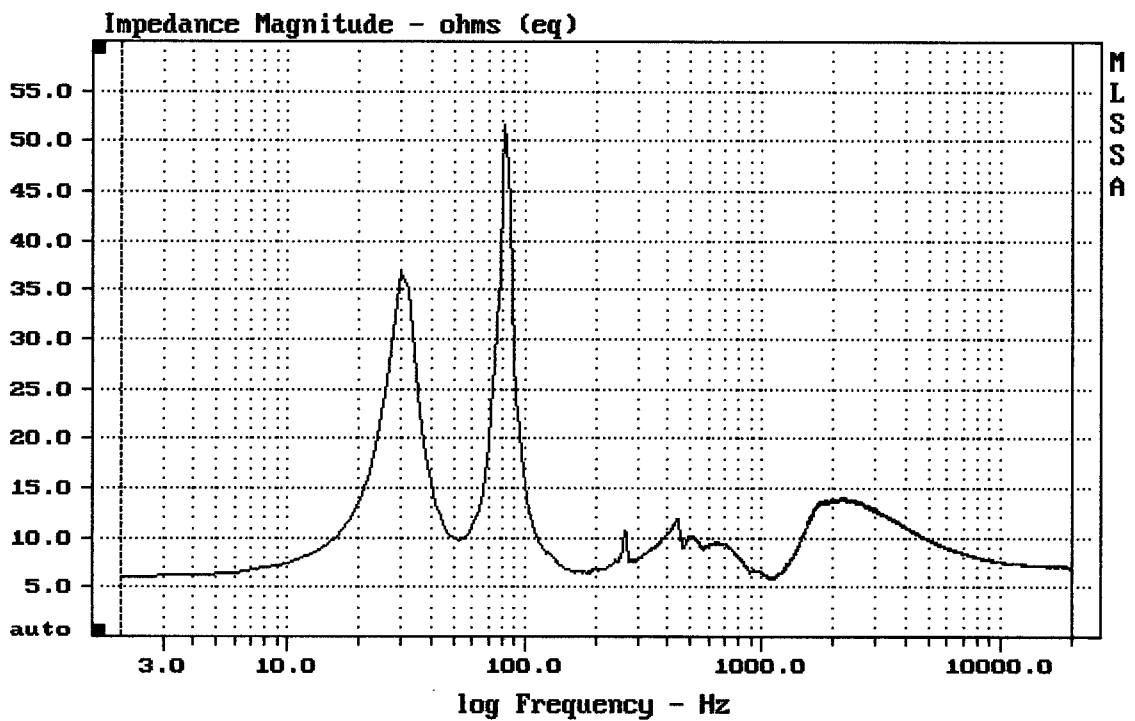

MLSSA: Frequency Domain

Level (78:19309 Hz) = 98.75 dB SPL/watt (8 ohms, @1.75 meters)

MB15H401 + DE75 + C8045

mean: 99.25, rms: 99.58, std: 2.16, max: 103.69, min: 82.58

MB15H401 + DE75 + C8045

MLSSA: Frequency Domain