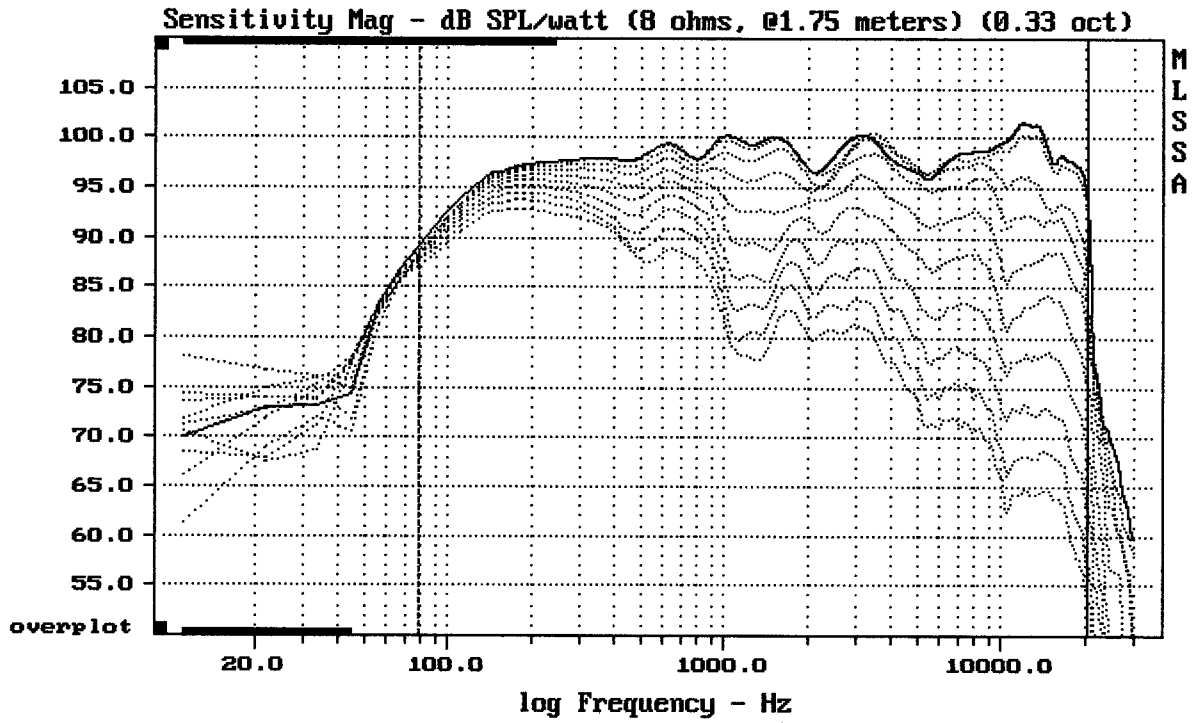

Schéma výhybky:

CURSOR: dy = -25.7092 x = 30007.1014 (2704)

MB15H401 + DE75 + C8045

MLSSA: Frequency Domain

Level (78:20500 Hz) = 98.63 dB SPL/watt (8 ohms, @1.75 meters) (0.33 oct)

MB15H401 + DE75 + C8045

Overlay Compare: dev= +28/-11, std= 8.5, avg= -30

MB15H401 + DE75 + C8045

MLSSA: Frequency Domain

-74.28 dB, 1287 Hz (29), 3.630 msec (34)

mean: -0.0002237, rms: 0.001239, std: 0.001218, max: 0.007151, min: -0.002217

MB15H401 + DE75 + C8045

MLSSA: Time Domain

mean: -239.4, rms: 240.6, std: 23.38, max: -174.3, min: -279.3

MB15H401 + DE75 + C8045

mean: 97.94, rms: 98.19, std: 1.91, max: 102.35, min: 88.60

MB15H401 + DE75 + C8045