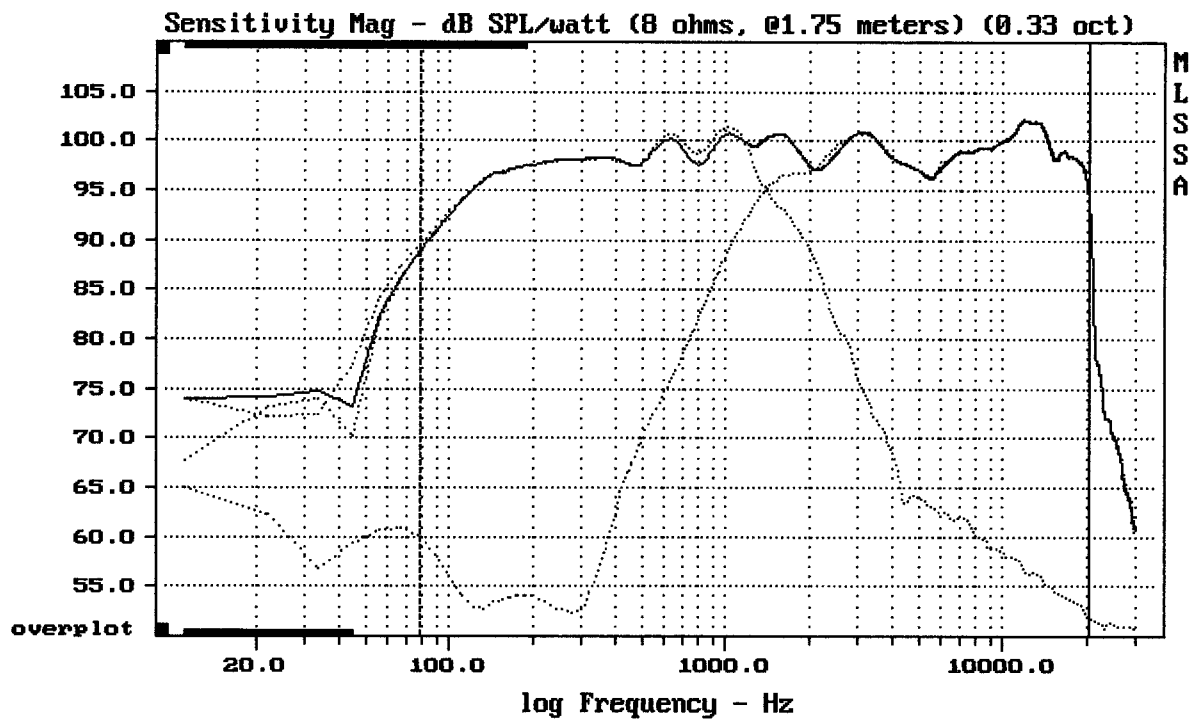

Schéma výhybky:

CURSOR: dy = -25.7092 x = 30007.1014 (2704)

MB15H401 + DE75 + C8045

MLSSA: Frequency Domain

Level (78:20500 Hz) = 98.63 dB SPL/watt (8 ohms, @1.75 meters) (0.33 oct)

MB15H401 + DE75 + C8045

Overlay Compare: dev= +28/-11, std= 8.5, avg= -30

MB15H401 + DE75 + C8045

MLSSA: Frequency Domain

-74.28 dB, 1287 Hz (29), 3.630 msec (34)

mean: -0.0002237, rms: 0.001239, std: 0.001218, max: 0.007151, min: -0.002217

MB15H401 + DE75 + C8045

MLSSA: Time Domain

mean: -239.4, rms: 240.6, std: 23.38, max: -174.3, min: -279.3

MB15H401 + DE75 + C8045

mean: 97.94, rms: 98.19, std: 1.91, max: 102.35, min: 88.60

MB15H401 + DE75 + C8045