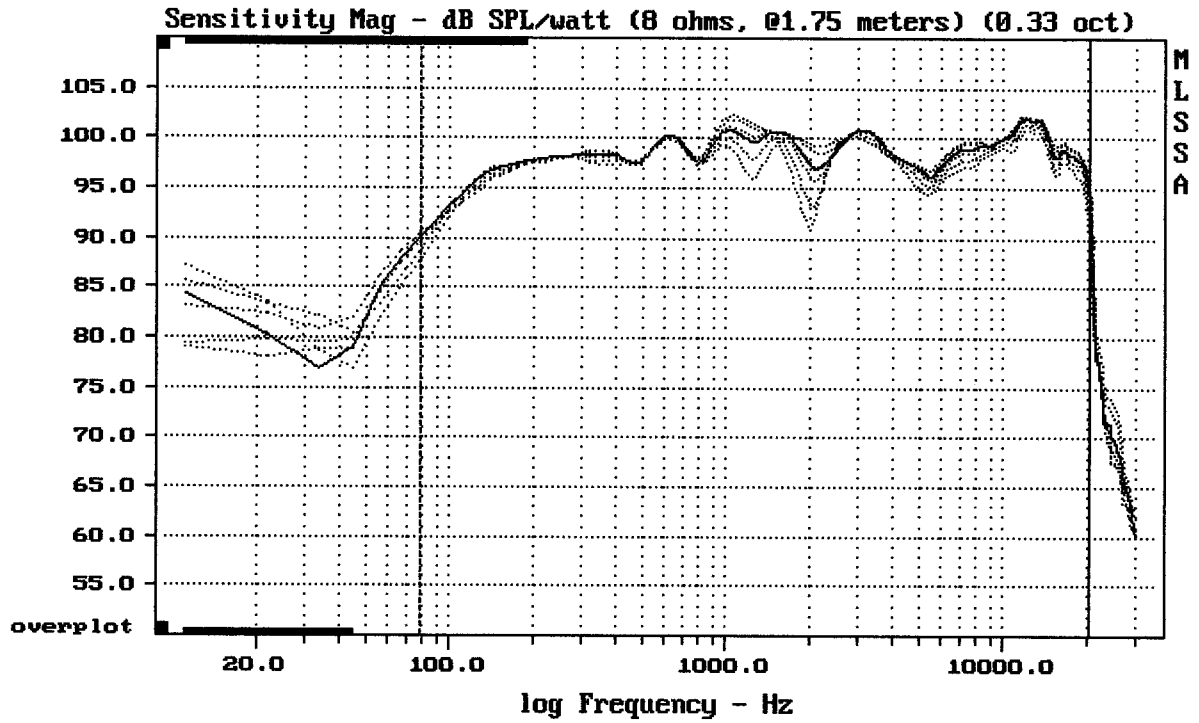

Overlay Compare: dev= +28/-11, std= 8.5, avg= -30

MB15H401 + DE75 + C8045

MLSSA: Frequency Domain

-74.28 dB, 1287 Hz (29), 3.630 msec (34)

mean: -0.0002237, rms: 0.001239, std: 0.001218, max: 0.007151, min: -0.002217

MB15H401 + DE75 + C8045

MLSSA: Time Domain

mean: -239.4, rms: 240.6, std: 23.38, max: -174.3, min: -279.3

MB15H401 + DE75 + C8045

mean: 97.94, rms: 98.19, std: 1.91, max: 102.35, min: 88.60

MB15H401 + DE75 + C8045