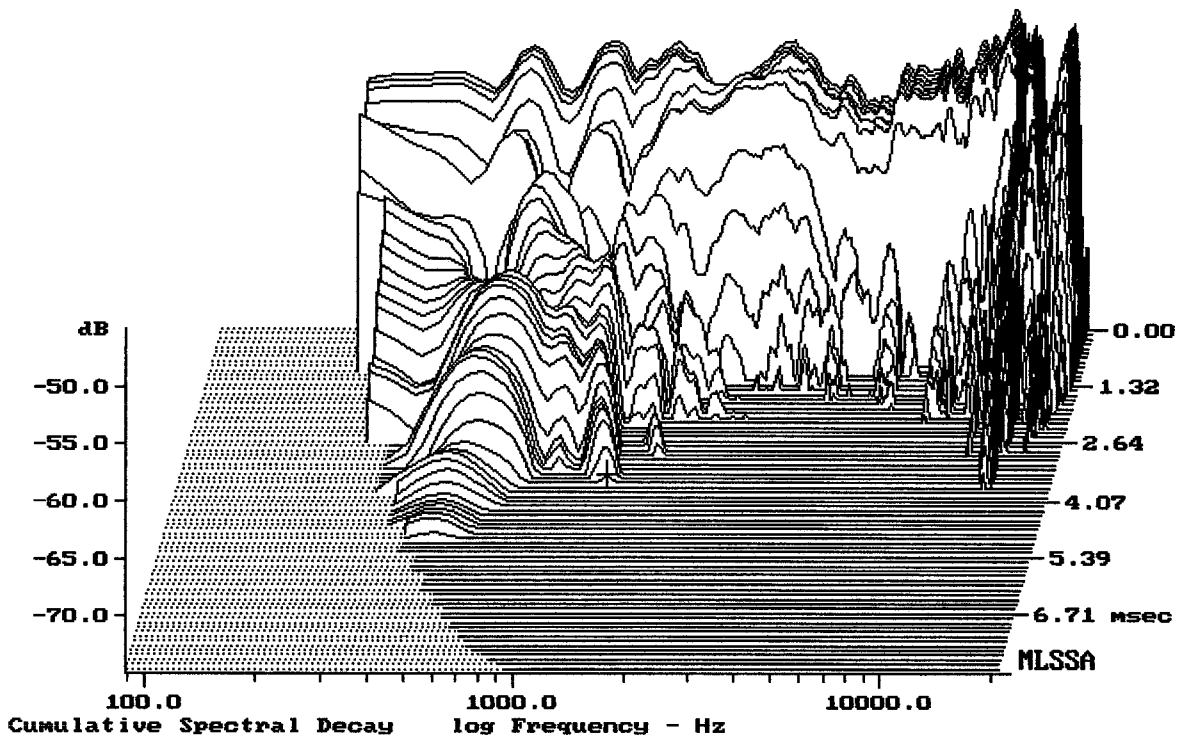

Schéma výhybky:

CURSOR: dy = -25.7092 x = 30007.1014 (2704)

MB15H401 + DE75 + C8045

MLSSA: Frequency Domain

Level (78:20500 Hz) = 98.63 dB SPL/watt (8 ohms, @1.75 meters) (0.33 oct)

MB15H401 + DE75 + C8045

Overlay Compare: dev= +28/-11, std= 8.5, avg= -30

MB15H401 + DE75 + C8045

MLSSA: Frequency Domain

-74.28 dB, 1287 Hz (29), 3.630 msec (34)

mean: -0.0002237, rms: 0.001239, std: 0.001218, max: 0.007151, min: -0.002217

MB15H401 + DE75 + C8045

MLSSA: Time Domain

mean: -239.4, rms: 240.6, std: 23.38, max: -174.3, min: -279.3

MB15H401 + DE75 + C8045

mean: 97.94, rms: 98.19, std: 1.91, max: 102.35, min: 88.60

MB15H401 + DE75 + C8045