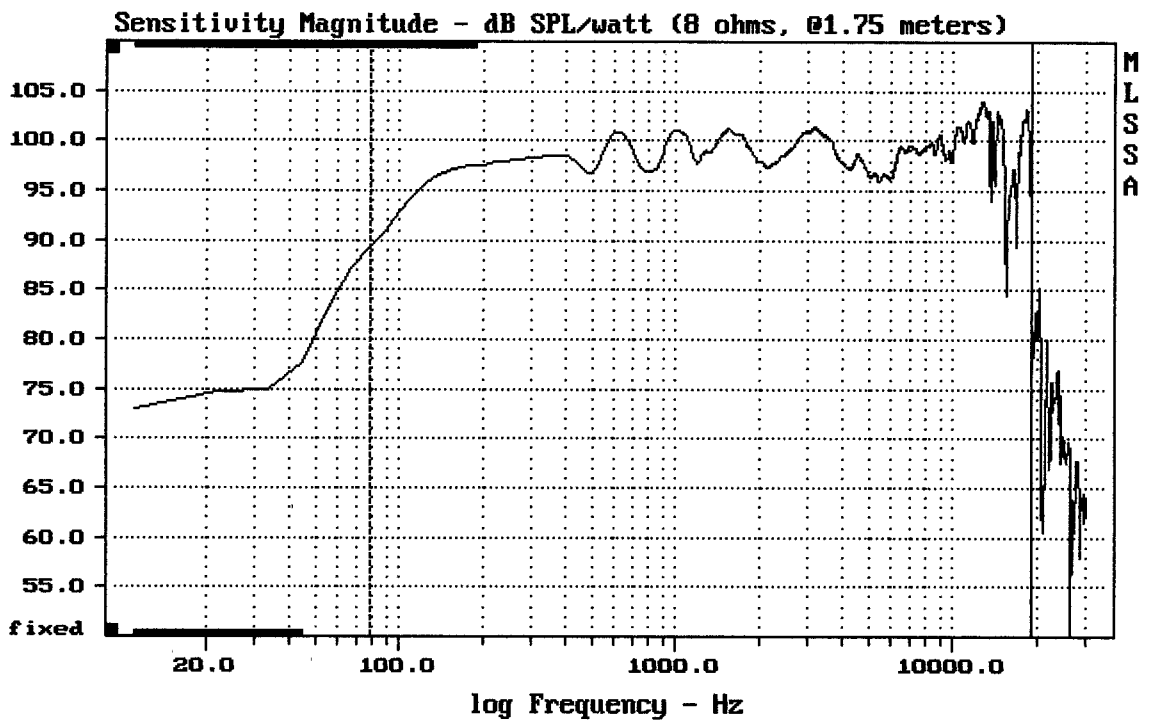

MB15H401 + DE75 + C8045

MLSSA: Time Domain

mean: -239.4, rms: 240.6, std: 23.38, max: -174.3, min: -279.3

MB15H401 + DE75 + C8045

mean: 97.94, rms: 98.19, std: 1.91, max: 102.35, min: 88.60

MB15H401 + DE75 + C8045

MLSSA: Frequency Domain

Level (78:19309 Hz) = 98.75 dB SPL/watt (8 ohms, @1.75 meters)

MB15H401 + DE75 + C8045

mean: 99.25, rms: 99.58, std: 2.16, max: 103.69, min: 82.58

MB15H401 + DE75 + C8045

MLSSA: Frequency Domain