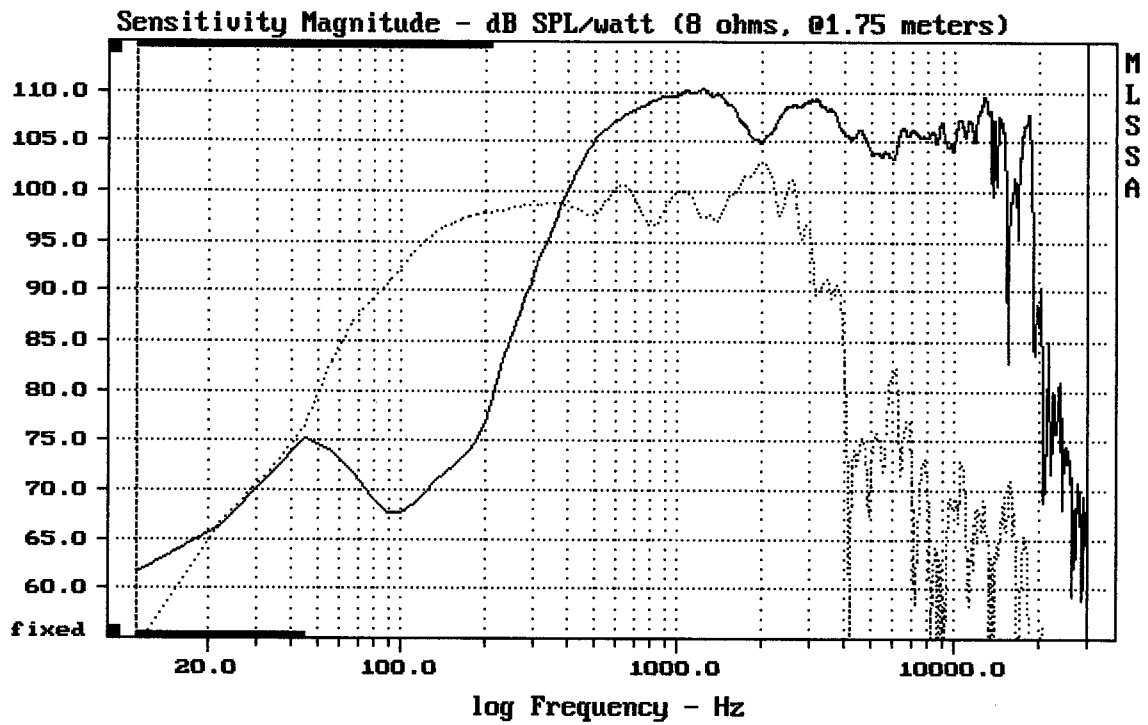

Schéma výhybky:

CURSOR: dy = -25.7092 x = 30007.1014 (2704)

MB15H401 + DE75 + C8045

MLSSA: Frequency Domain

Level (78:20500 Hz) = 98.63 dB SPL/watt (8 ohms, @1.75 meters) (0.33 oct)

MB15H401 + DE75 + C8045

Overlay Compare: dev= +28/-11, std= 8.5, avg= -30

MB15H401 + DE75 + C8045

MLSSA: Frequency Domain

-74.28 dB, 1287 Hz (29), 3.630 msec (34)

mean: -0.0002237, rms: 0.001239, std: 0.001218, max: 0.007151, min: -0.002217

MB15H401 + DE75 + C8045

MLSSA: Time Domain

mean: -239.4, rms: 240.6, std: 23.38, max: -174.3, min: -279.3

MB15H401 + DE75 + C8045

mean: 97.94, rms: 98.19, std: 1.91, max: 102.35, min: 88.60

MB15H401 + DE75 + C8045