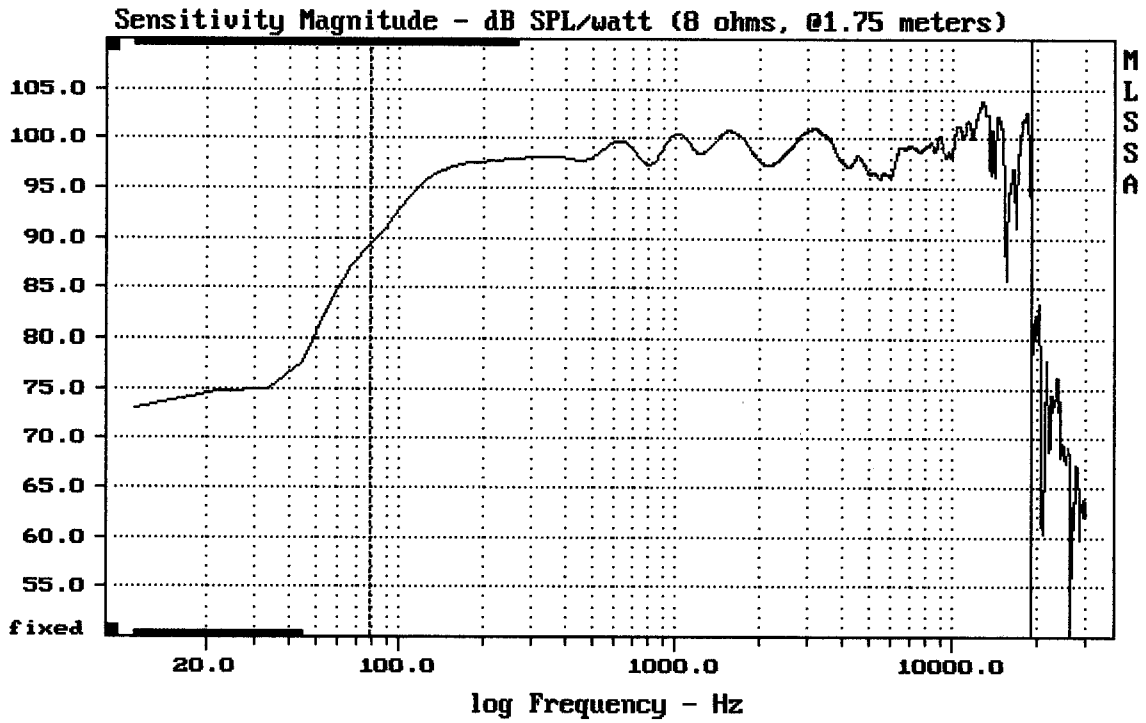

MB15H401 + DE75 + C8045

MLSSA: Time Domain

mean: -239.4, rms: 240.6, std: 23.38, max: -174.3, min: -279.3

MB15H401 + DE75 + C8045

mean: 97.94, rms: 98.19, std: 1.91, max: 102.35, min: 88.60

MB15H401 + DE75 + C8045

MLSSA: Frequency Domain

Level (78:19309 Hz) = 98.75 dB SPL/watt (8 ohms, @1.75 meters)

MB15H401 + DE75 + C8045

mean: 99.25, rms: 99.58, std: 2.16, max: 103.69, min: 82.58

MB15H401 + DE75 + C8045

MLSSA: Frequency Domain