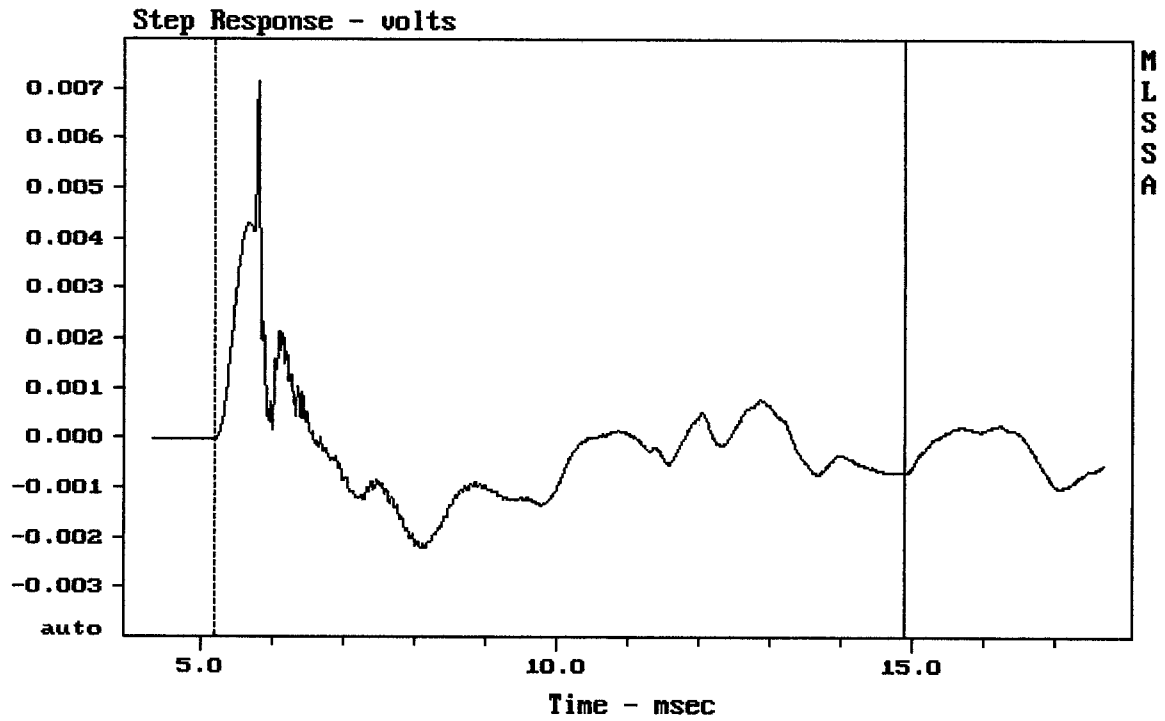

---

mean: -0.0002237, rms: 0.001239, std: 0.001218, max: 0.007151, min: -0.002217

MB15H401 + DE75 + C8045

MLSSA: Time Domain