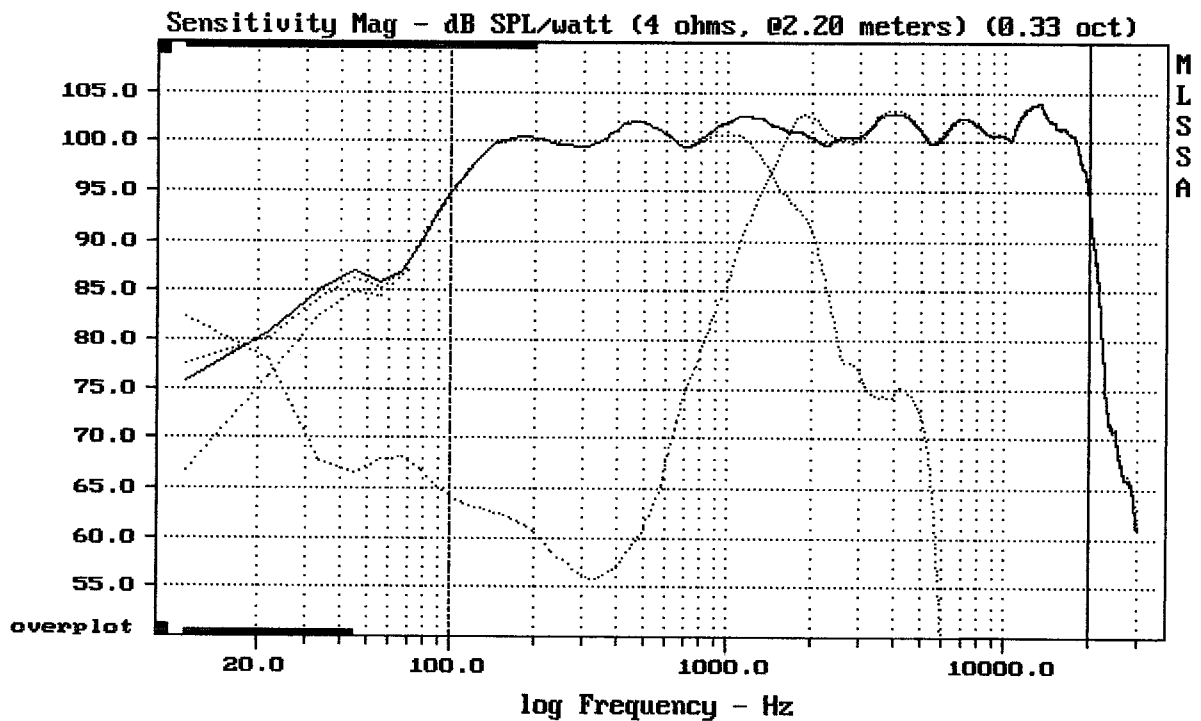

2xDELTA15 + DE72/16 + B8575

MLSSA: Frequency Domain

Level (100:20000 Hz) = 100.97 dB SPL/watt (4 ohms, @2.20 meters) (0.33 oct)

2xDELTA15 + DE72/16 + B8575

-69.06 dB, 1953 Hz (44), 2.860 msec (27)

DTTO

mean: -0.0001477, rms: 0.001919, std: 0.001914, max: 0.009231, min: -0.002783