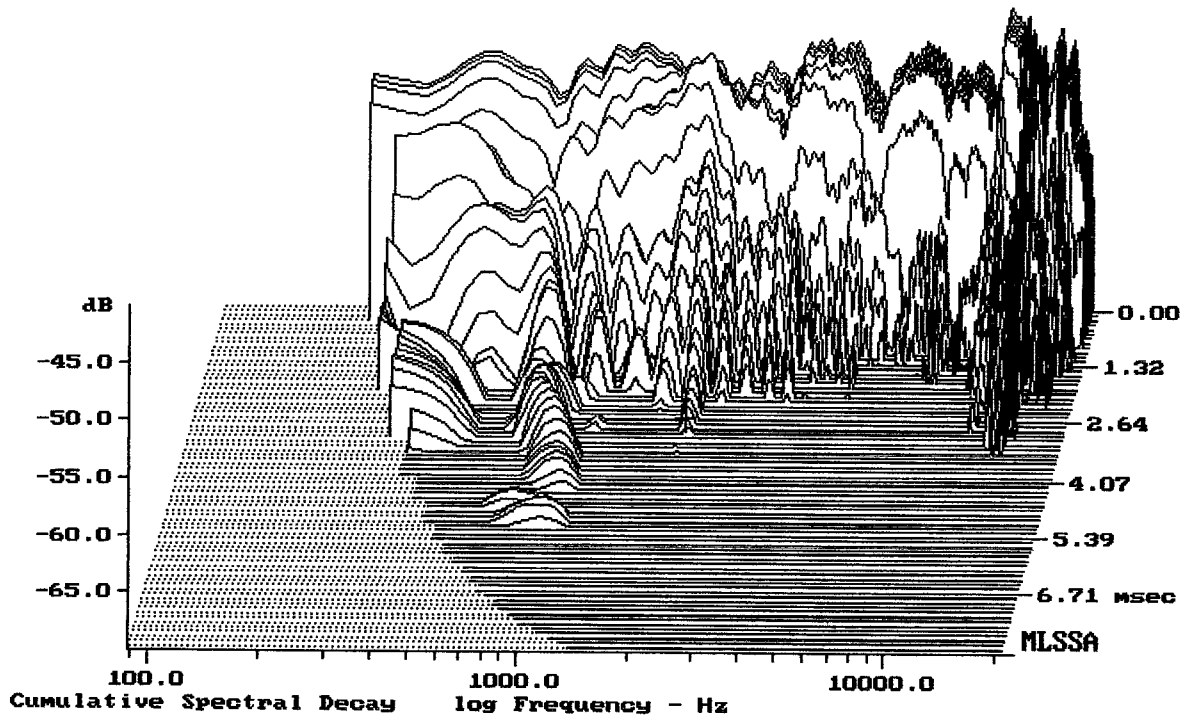

2xDELTA15 + DE72/16 + B8575

MLSSA: Frequency Domain

Level (100:20000 Hz) = 100.97 dB SPL/watt (4 ohms, @2.20 meters) (0.33 oct)

2xDELTA15 + DE72/16 + B8575

-69.06 dB, 1953 Hz (44), 2.860 msec (27)

DTTO

mean: -0.0001477, rms: 0.001919, std: 0.001914, max: 0.009231, min: -0.002783