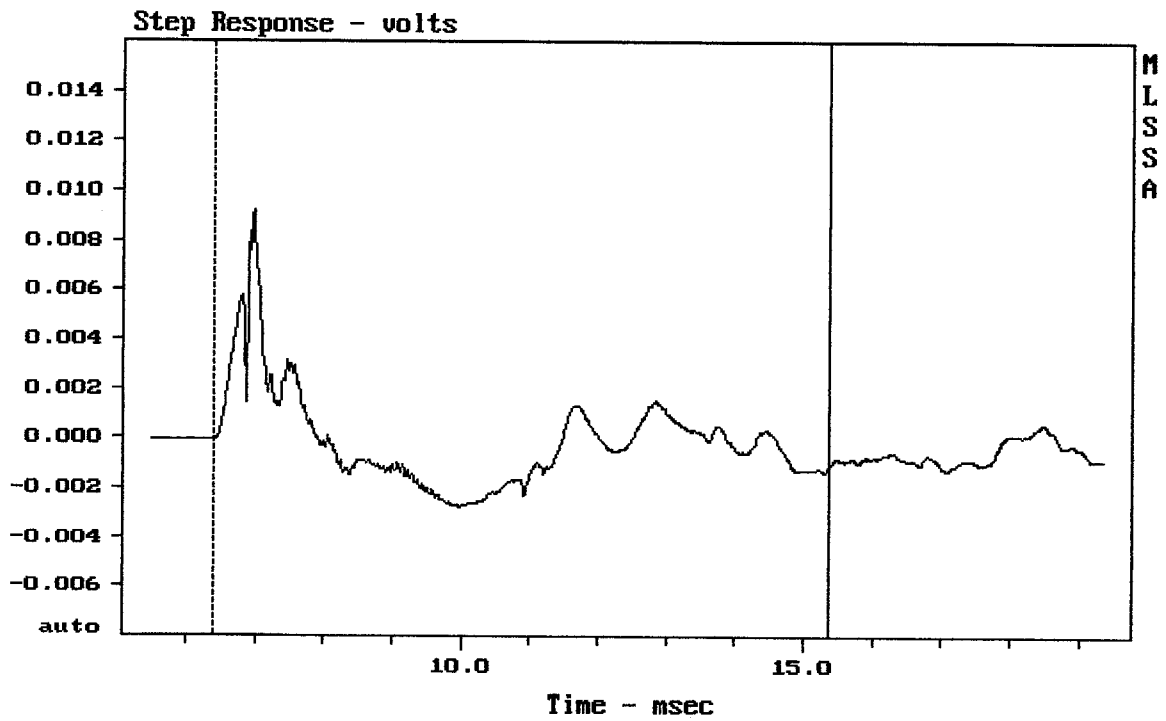

2xDELTA15 + DE72/16 + B8575

MLSSA: Frequency Domain

Level (100:20000 Hz) = 100.97 dB SPL/watt (4 ohms, @2.20 meters) (0.33 oct)

2xDELTA15 + DE72/16 + B8575

-69.06 dB, 1953 Hz (44), 2.860 msec (27)

DTTO

mean: -0.0001477, rms: 0.001919, std: 0.001914, max: 0.009231, min: -0.002783