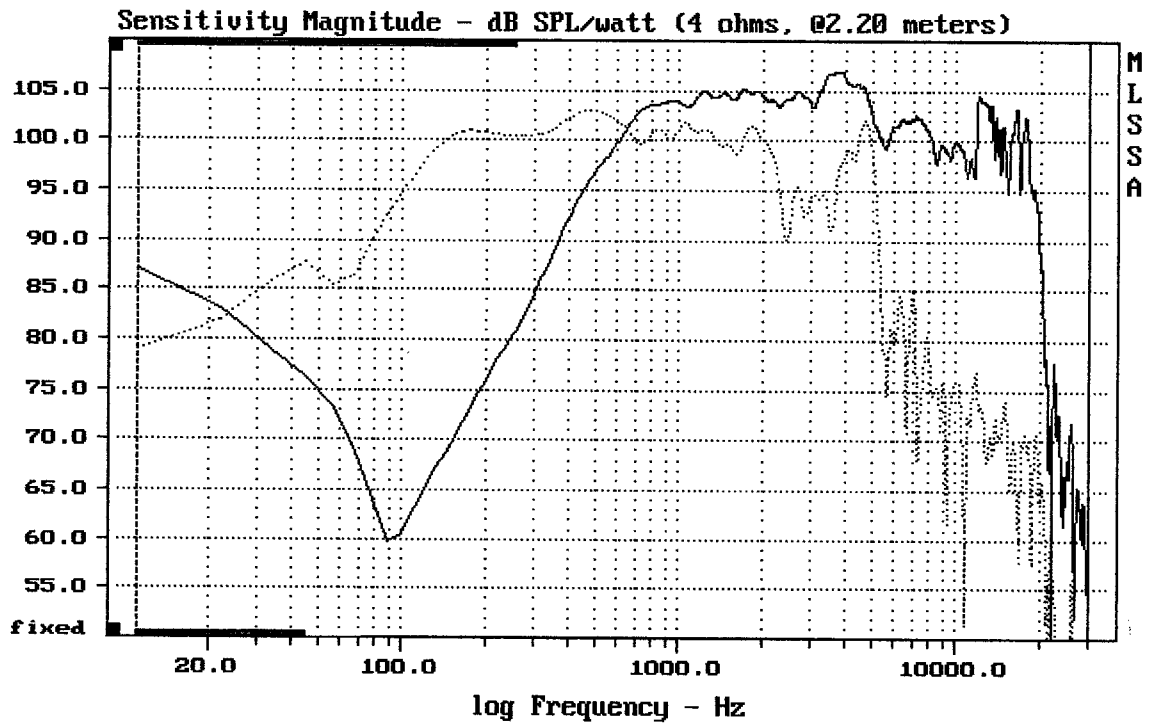

CURSOR: $dy = -18.1966$ $x = 30007.1014$ (2704)

2xDELTA15 + DE72/16 + B8575

MLSSA: Frequency Domain