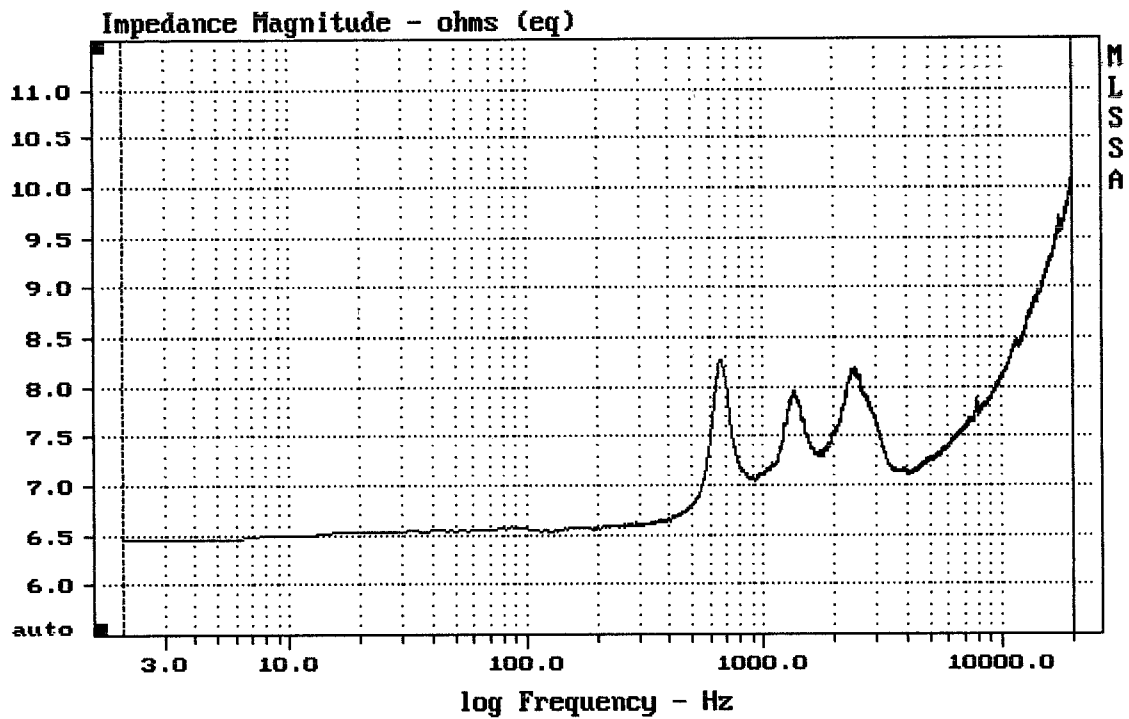

E-shop: <http://eshop.prodance.cz/d202ti-8-ohm/d-93738/>

E-shop: <http://eshop.prodance.cz/a7570-zvukovod/d-83912/>

Level (999:21251 Hz) = 104.93 dB SPL/watt (8 ohms, @1.00 meters)

D20211 + A7570 2x

MLSSA: Frequency Domain

-63.95 dB, 1376 Hz (31), 2.750 msec (26)

---

mean: 8.281, rms: 8.331, std: 0.9073, max: 10.09, min: 6.448

---

D202T1 + A7570 2x

MLSSA: Frequency Domain

---

mean: 8.125, rms: 8.185, std: 0.9847, max: 11.37, min: 6.267