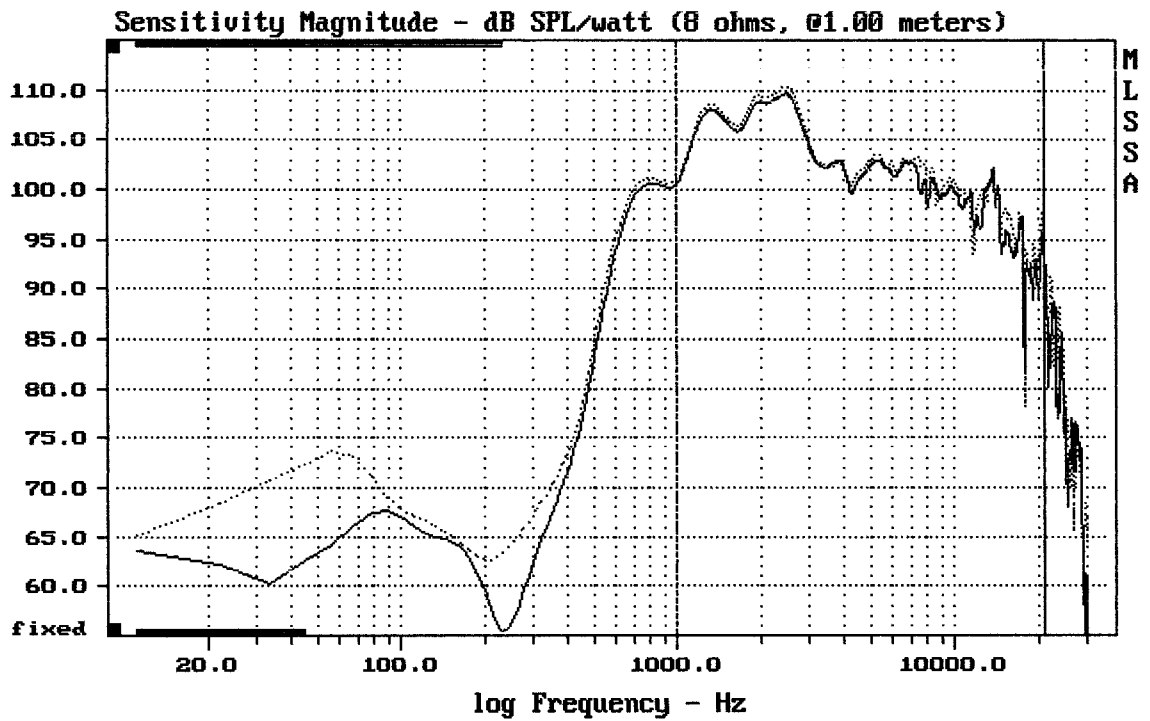

E-shop: <http://eshop.prodance.cz/d202ti-8-ohm/d-93738/>

E-shop: <http://eshop.prodance.cz/a7570-zvukovod/d-83912/>

Level (999:21251 Hz) = 104.93 dB SPL/watt (8 ohms, @1.00 meters)

D20211 + A7570 2x

MLSSA: Frequency Domain

-63.95 dB, 1376 Hz (31), 2.750 msec (26)

---

mean: 8.281, rms: 8.331, std: 0.9073, max: 10.09, min: 6.448

---

D202T1 + A7570 2x

MLSSA: Frequency Domain

---

mean: 8.125, rms: 8.185, std: 0.9847, max: 11.37, min: 6.267