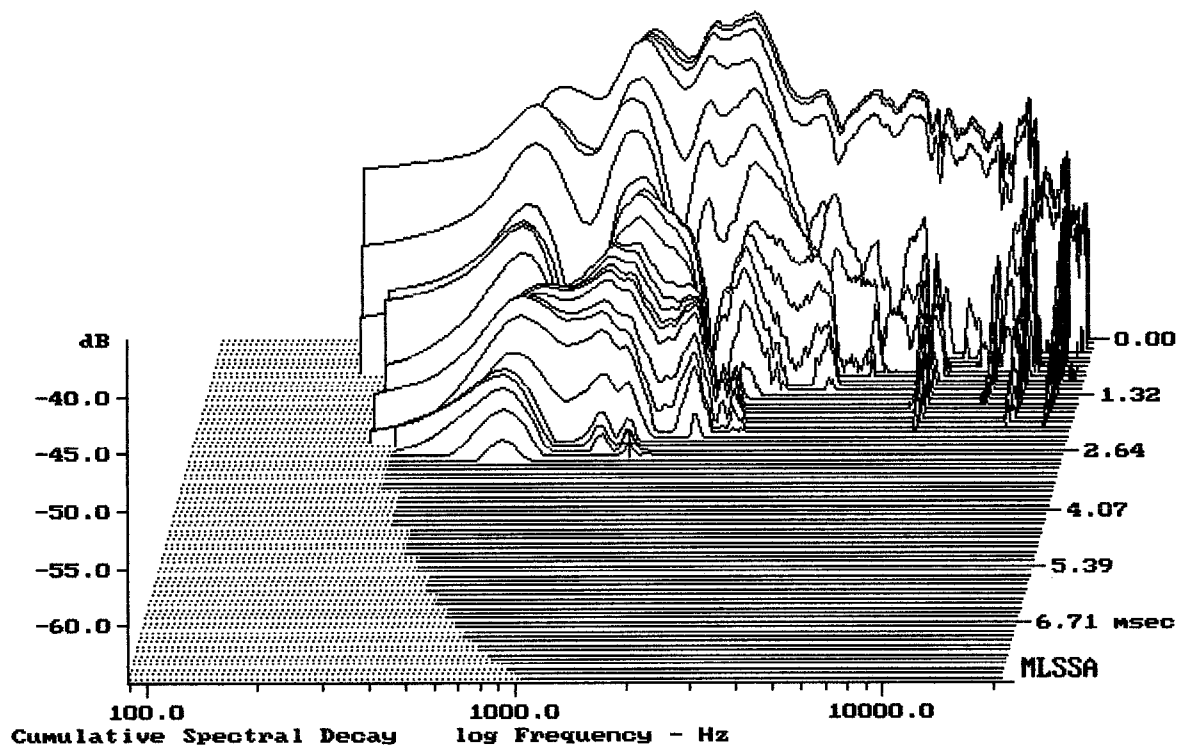

E-shop: <http://eshop.prodance.cz/d202ti-8-ohm/d-93738/>

E-shop: <http://eshop.prodance.cz/a7570-zvukovod/d-83912/>

Level (999:21251 Hz) = 104.93 dB SPL/watt (8 ohms, @1.00 meters)

D20211 + A7570 2x

MLSSA: Frequency Domain

-63.95 dB, 1376 Hz (31), 2.750 msec (26)

---

mean: 8.281, rms: 8.331, std: 0.9073, max: 10.09, min: 6.448

---

D202T1 + A7570 2x

MLSSA: Frequency Domain

---

mean: 8.125, rms: 8.185, std: 0.9847, max: 11.37, min: 6.267