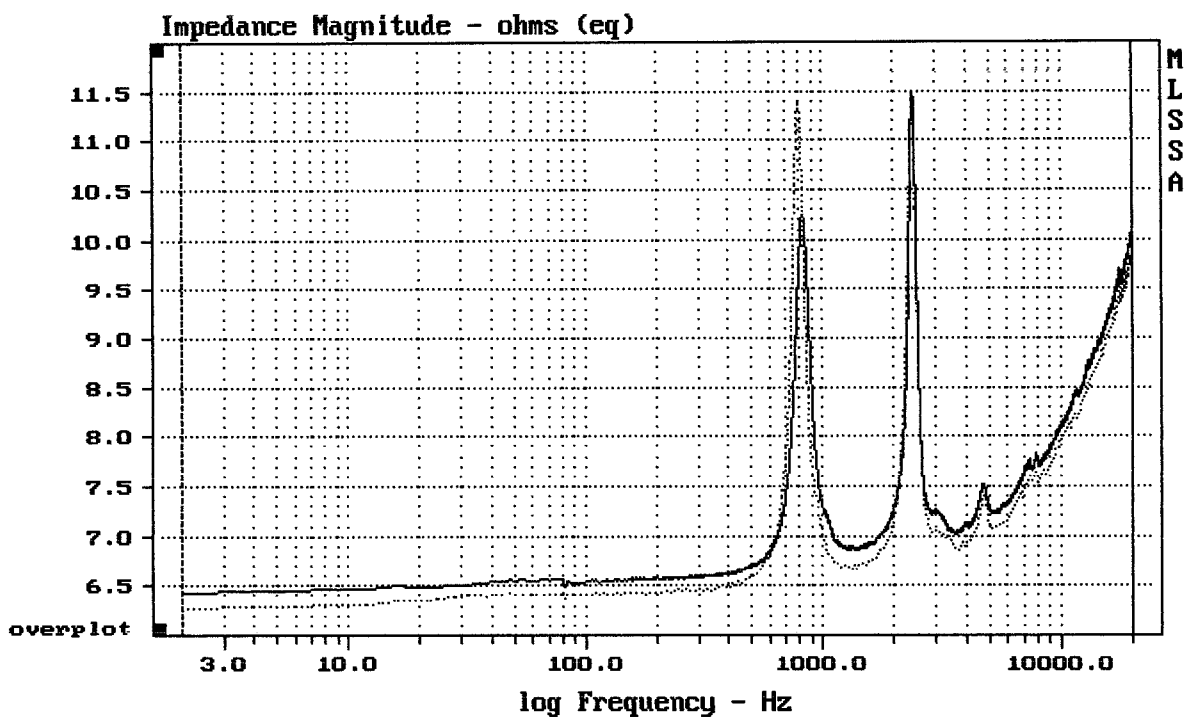

-63.95 dB, 1376 Hz (31), 2.750 msec (26)

---

mean: 8.281, rms: 8.331, std: 0.9073, max: 10.09, min: 6.448

---

D202T1 + A7570 2x

MLSSA: Frequency Domain

---

mean: 8.125, rms: 8.185, std: 0.9847, max: 11.37, min: 6.267