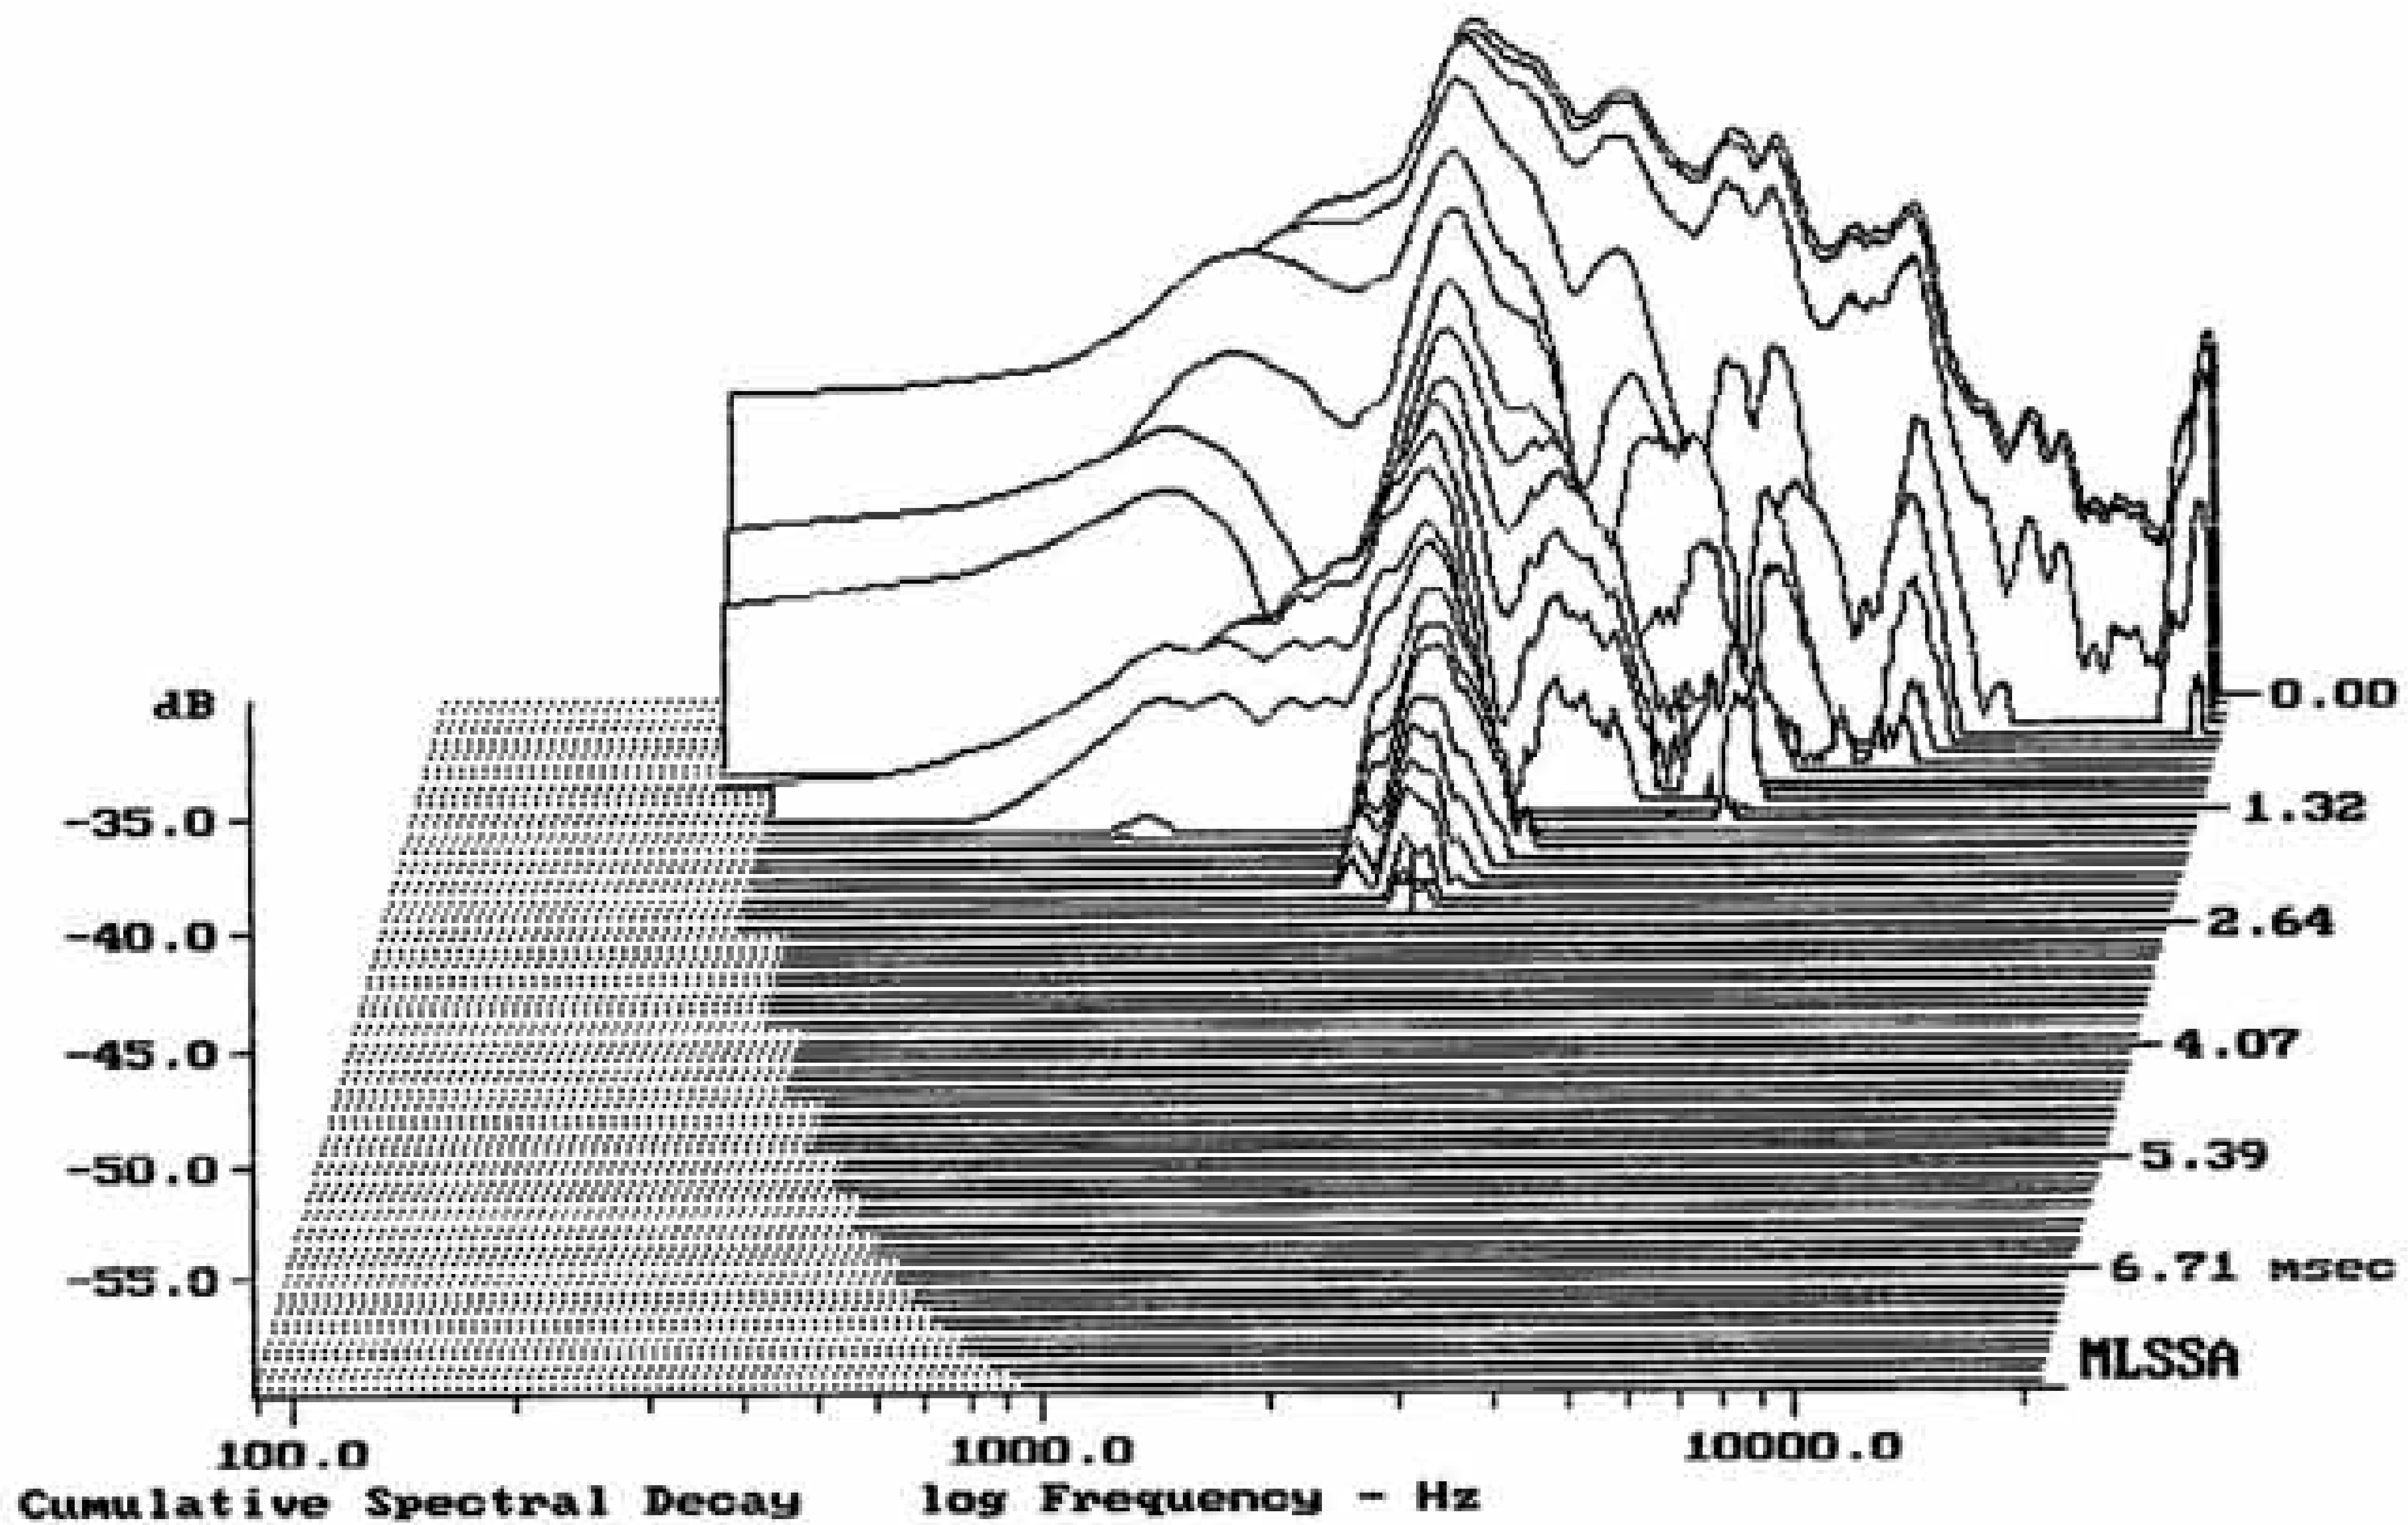

E-shop: <http://eshop.prodance.cz/de38-8-ohm/d-93971/>

E-shop: <http://eshop.prodance.cz/a7570-zvukovod/d-83912/>

Level (1298:21507 Hz) = 110.06 dB SPL/watt (8 ohms, @1.00 meters)

DE38 + A7570 3x

MLSSA: Frequency Domain

-59.56 dB, 2131 Hz (48), 2.090 msec (20)

Level (1298:23005 Hz) = 109.21 dB SPL/watt (8 ohms, @1.00 meters)

DE38 + A9090

MLSSA: Frequency Domain

-58.95 dB, 2042 Hz (46), 2.420 msec (23)

mean: 8.685, rms: 9.203, std: 3.045, max: 41.92, min: 5.579

DE38 4x

HLSSA: Frequency Domain

mean: 8.543, rms: 8.726, std: 1.781, max: 21.17, min: 5.471

DE38 + A7570