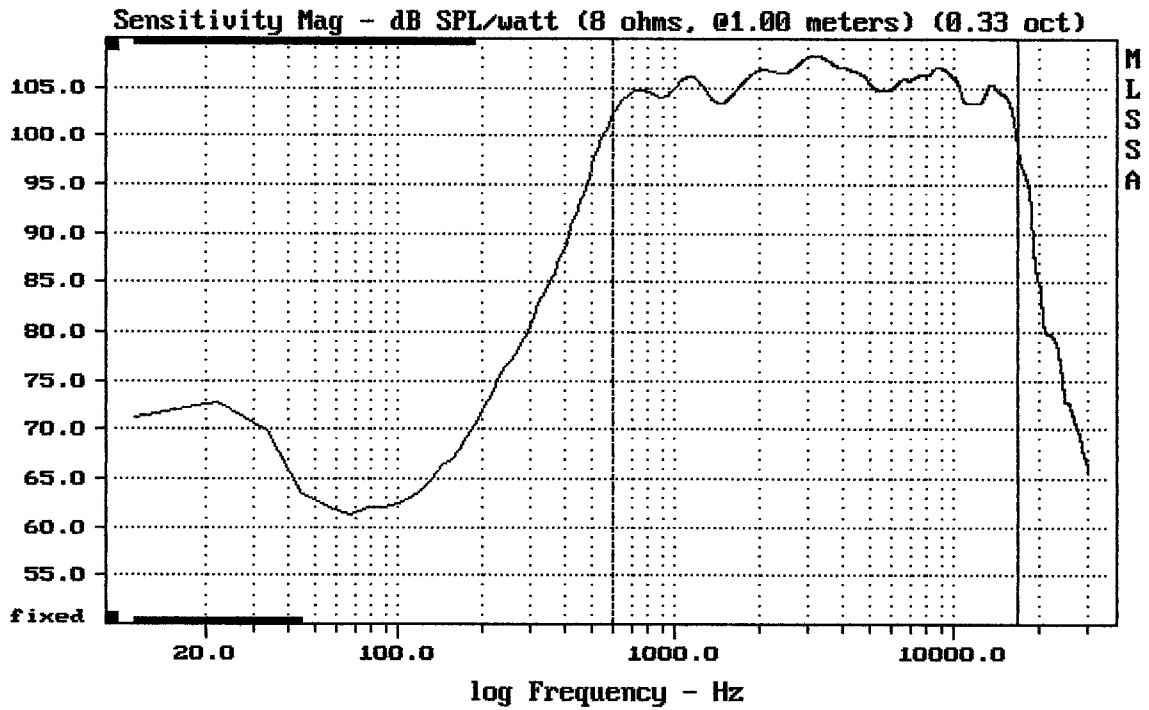

E-shop: <http://eshop.prodance.cz/psd2002s/d-88957/>

E-shop: <http://eshop.prodance.cz/bc5/d-84313/>

PSD2002S + BC-5

MLSSA: Frequency Domain

-62.76 dB, 1021 Hz (23), 3.000 msec (29)

---

Level (599:17001 Hz) = 105.70 dB SPL/watt (8 ohms, @1.00 meters) (0.33 oct)

---

PSD2002S + BC-5

MLSSA: Frequency Domain

---

mean: -1.965e-008, rms: 0.000185, std: 0.000185, max: 0.001491, min: -0.002157

---

PSD2002S + BC-5