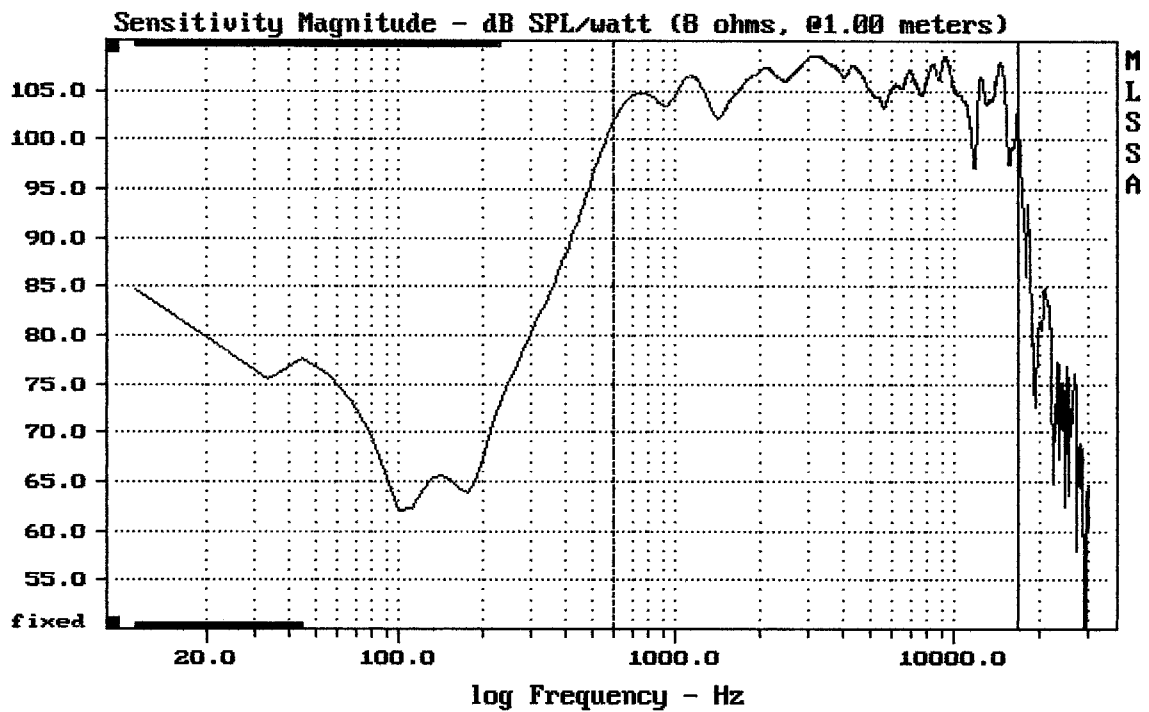

E-shop: <http://eshop.prodance.cz/psd2002s/d-88957/>

E-shop: <http://eshop.prodance.cz/bc5/d-84313/>

PSD2002S + BC-5

MLSSA: Frequency Domain

-62.76 dB, 1021 Hz (23), 3.000 msec (29)

---

Level (599:17001 Hz) = 105.70 dB SPL/watt (8 ohms, @1.00 meters) (0.33 oct)

---

PSD2002S + BC-5

MLSSA: Frequency Domain

---

mean: -1.965e-008, rms: 0.000185, std: 0.000185, max: 0.001491, min: -0.002157

---

PSD2002S + BC-5