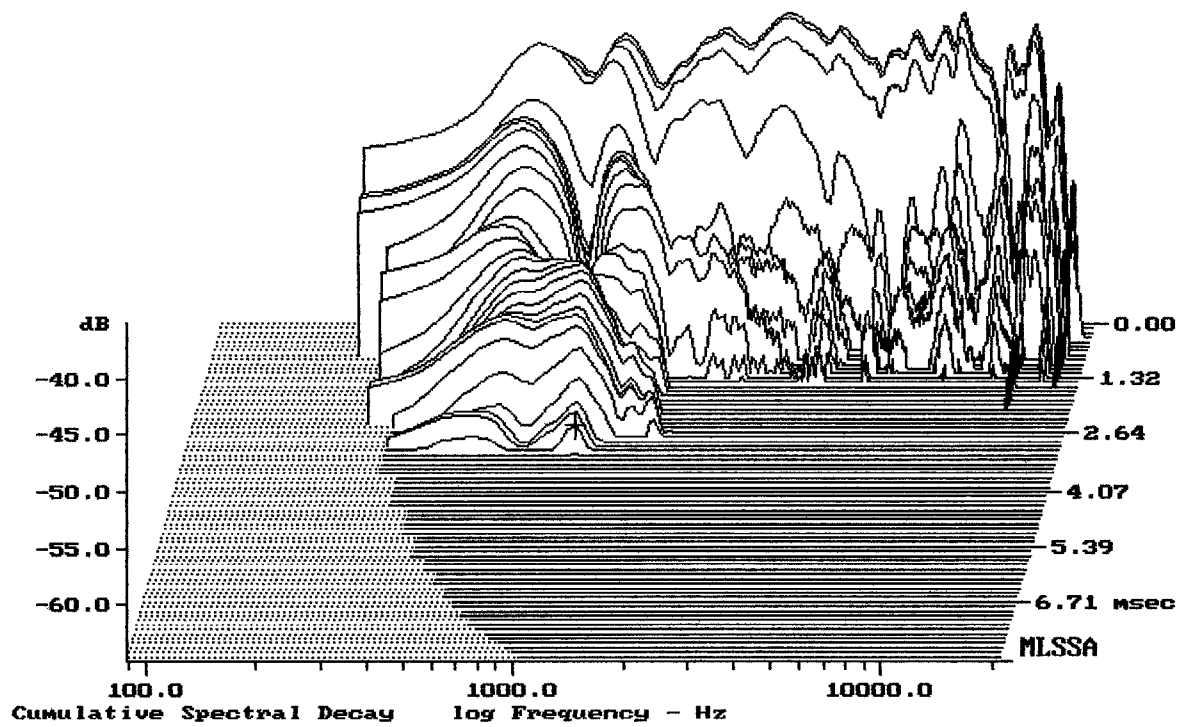

E-shop: <http://eshop.prodance.cz/psd2002s/d-88957/>

E-shop: <http://eshop.prodance.cz/bc5/d-84313/>

PSD2002S + BC-5

MLSSA: Frequency Domain

-62.76 dB, 1021 Hz (23), 3.000 msec (29)

---

Level (599:17001 Hz) = 105.70 dB SPL/watt (8 ohms, @1.00 meters) (0.33 oct)

---

PSD2002S + BC-5

MLSSA: Frequency Domain

---

mean: -1.965e-008, rms: 0.000185, std: 0.000185, max: 0.001491, min: -0.002157

---

PSD2002S + BC-5