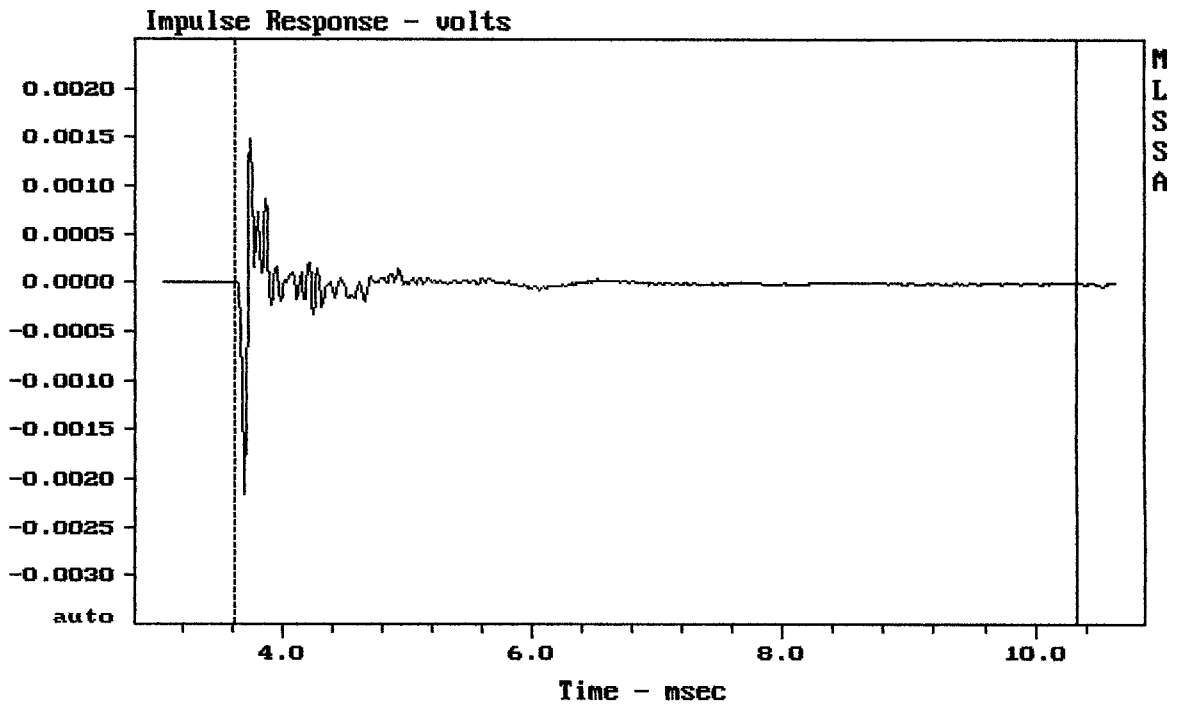

E-shop: <http://eshop.prodance.cz/psd2002s/d-88957/>

E-shop: <http://eshop.prodance.cz/bc5/d-84313/>

PSD2002S + BC-5

MLSSA: Frequency Domain

-62.76 dB, 1021 Hz (23), 3.000 msec (29)

---

Level (599:17001 Hz) = 105.70 dB SPL/watt (8 ohms, @1.00 meters) (0.33 oct)

---

PSD2002S + BC-5

MLSSA: Frequency Domain

---

mean: -1.965e-008, rms: 0.000185, std: 0.000185, max: 0.001491, min: -0.002157

---

PSD2002S + BC-5