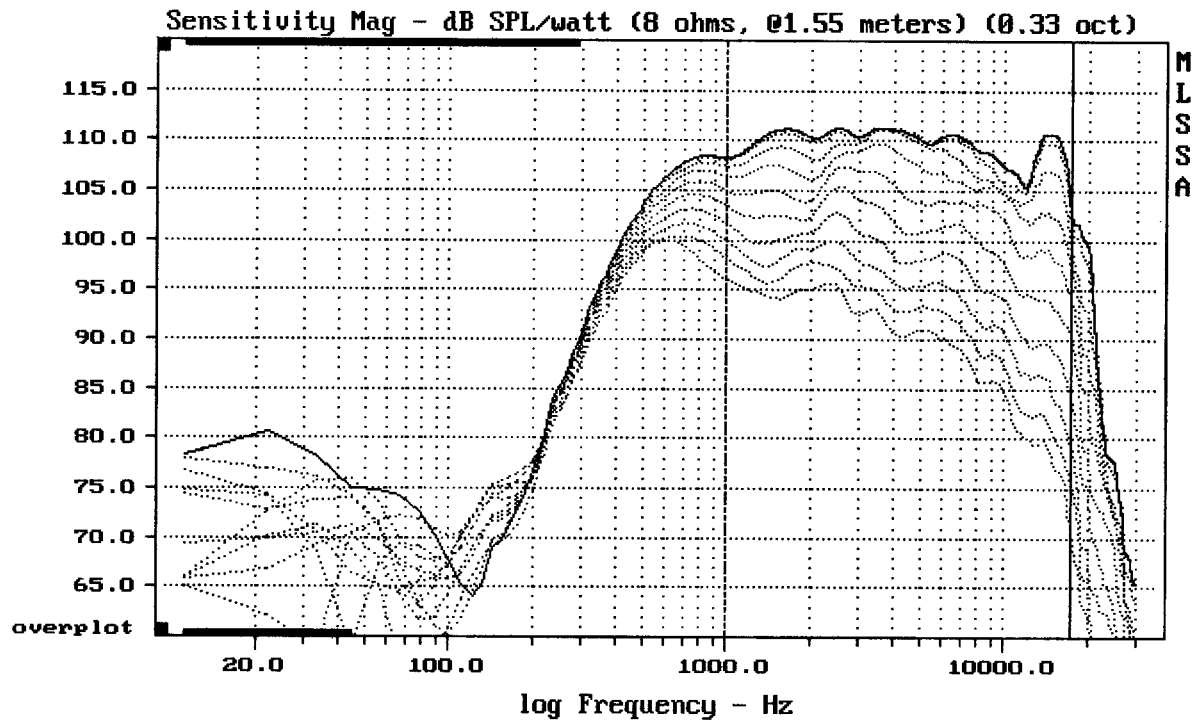

Level (999:17500 Hz) = 110.15 dB SPL/watt (8 ohms, @1.55 meters)

ME60 + DE750

MLSSA: Frequency Domain

-55.91 dB, 2397 Hz (54), 1.320 msec (13)

---

Overlay Compare: dev= +12/-9.4, std= 5.7, avg= -24

---

ME60 + DE750

MLSSA: Frequency Domain

---

Overlay Compare: dev= +14/-9.8, std= 4.9, avg= -26

---

ME60 + DE750