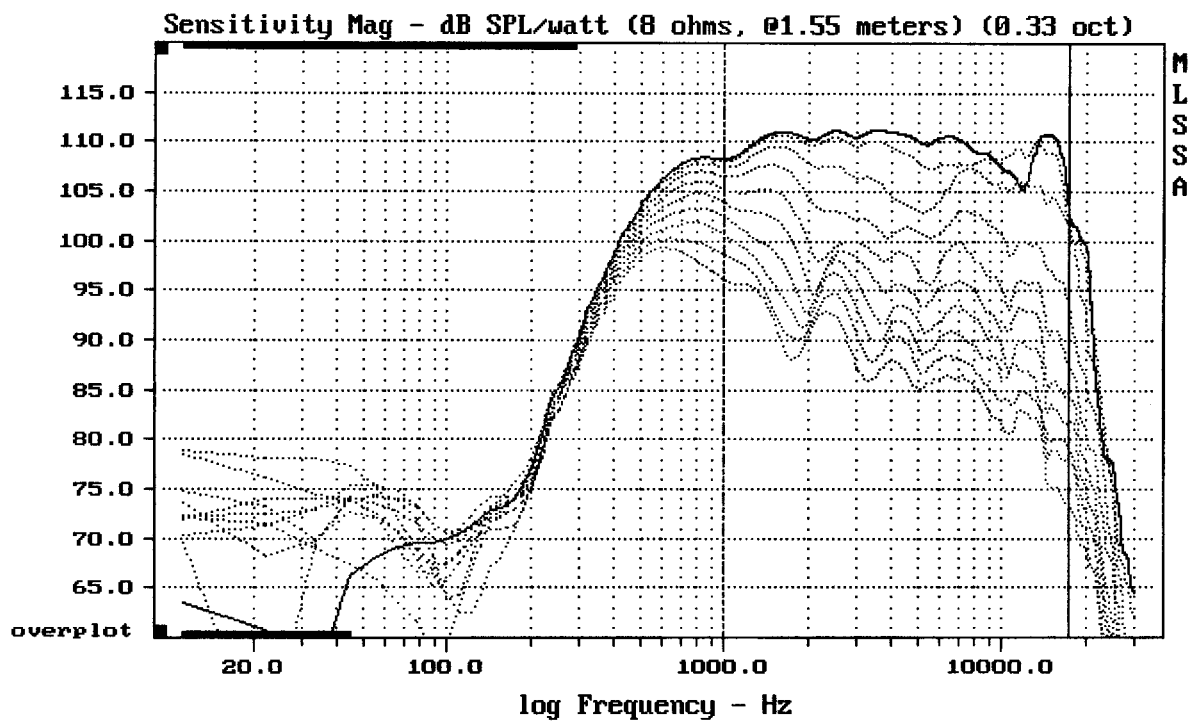

Level (999:17500 Hz) = 110.15 dB SPL/watt (8 ohms, @1.55 meters)

ME60 + DE750

MLSSA: Frequency Domain

-55.91 dB, 2397 Hz (54), 1.320 msec (13)

---

Overlay Compare: dev= +12/-9.4, std= 5.7, avg= -24

---

ME60 + DE750

MLSSA: Frequency Domain

---

Overlay Compare: dev= +14/-9.8, std= 4.9, avg= -26

---

ME60 + DE750