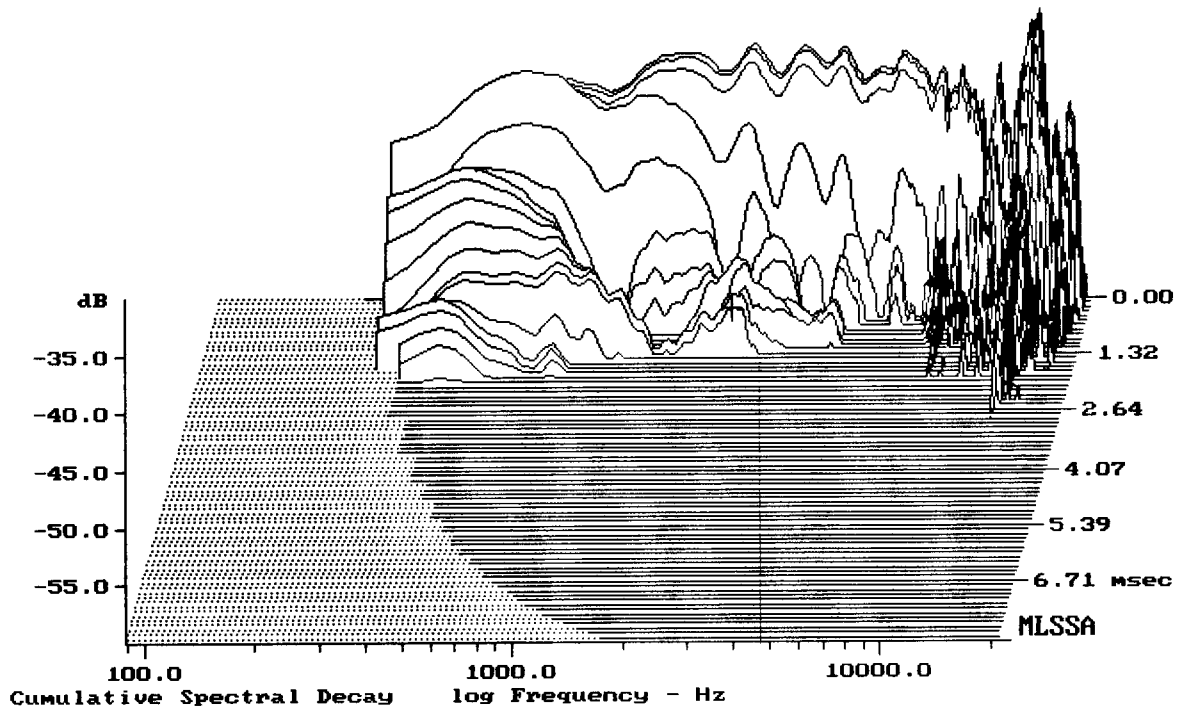

Level (999:17500 Hz) = 110.15 dB SPL/watt (8 ohms, @1.55 meters)

ME60 + DE750

MLSSA: Frequency Domain

-55.91 dB, 2397 Hz (54), 1.320 msec (13)

---

Overlay Compare: dev= +12/-9.4, std= 5.7, avg= -24

---

ME60 + DE750

MLSSA: Frequency Domain

---

Overlay Compare: dev= +14/-9.8, std= 4.9, avg= -26

---

ME60 + DE750