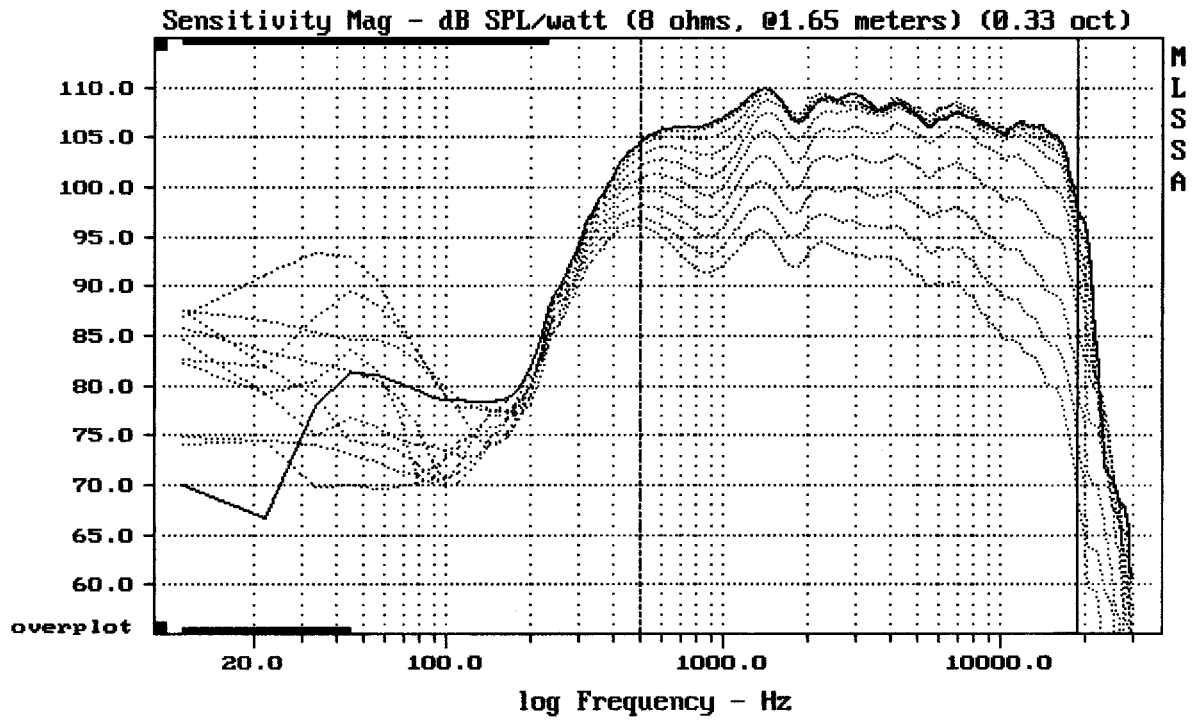

Level (499:19010 Hz) = 107.38 dB SPL/watt (8 ohms, @1.65 meters)

MEGATON C1250 + DE750

MLSSA: Frequency Domain

-64.30 dB, 2175 Hz (49), 1.760 msec (17)

---

Overlay Compare: dev= +12/-8.7, std= 4.5, avg= -20

---

MEGATON C1250 + DE750

MLSSA: Frequency Domain

---

Overlay Compare: dev= +19/-7.7, std= 5.2, avg= -26

---

MEGATON C1250 + DE750