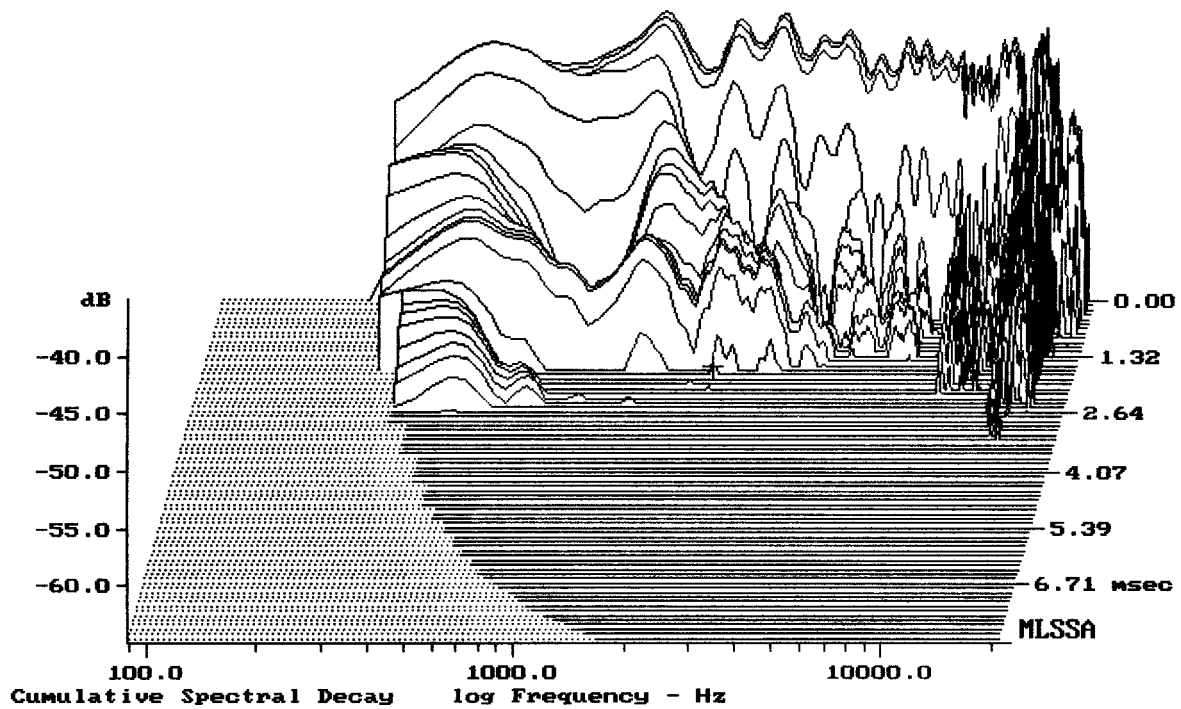

Level (499:19010 Hz) = 107.38 dB SPL/watt (8 ohms, @1.65 meters)

MEGATON C1250 + DE750

MLSSA: Frequency Domain

-64.30 dB, 2175 Hz (49), 1.760 msec (17)

---

Overlay Compare: dev= +12/-8.7, std= 4.5, avg= -20

---

MEGATON C1250 + DE750

MLSSA: Frequency Domain

---

Overlay Compare: dev= +19/-7.7, std= 5.2, avg= -26

---

MEGATON C1250 + DE750