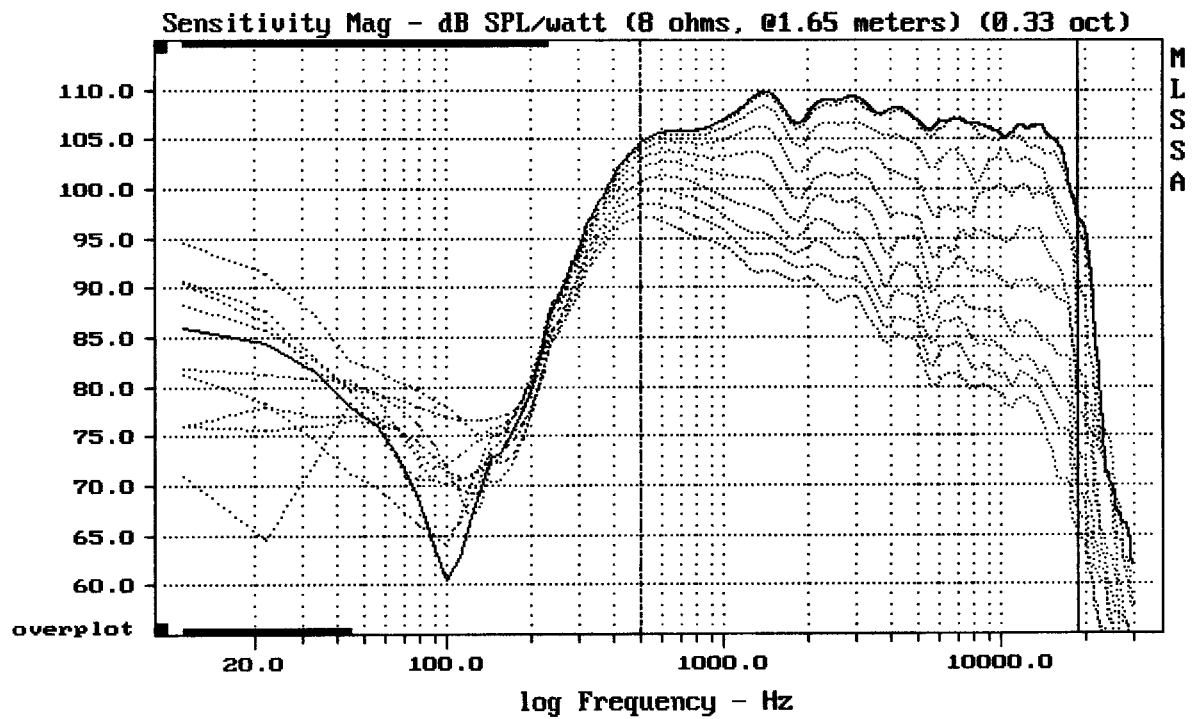

Level (499:19010 Hz) = 107.38 dB SPL/watt (8 ohms, @1.65 meters)

MEGATON C1250 + DE750

MLSSA: Frequency Domain

-64.30 dB, 2175 Hz (49), 1.760 msec (17)

---

Overlay Compare: dev= +12/-8.7, std= 4.5, avg= -20

---

MEGATON C1250 + DE750

MLSSA: Frequency Domain

---

Overlay Compare: dev= +19/-7.7, std= 5.2, avg= -26

---

MEGATON C1250 + DE750