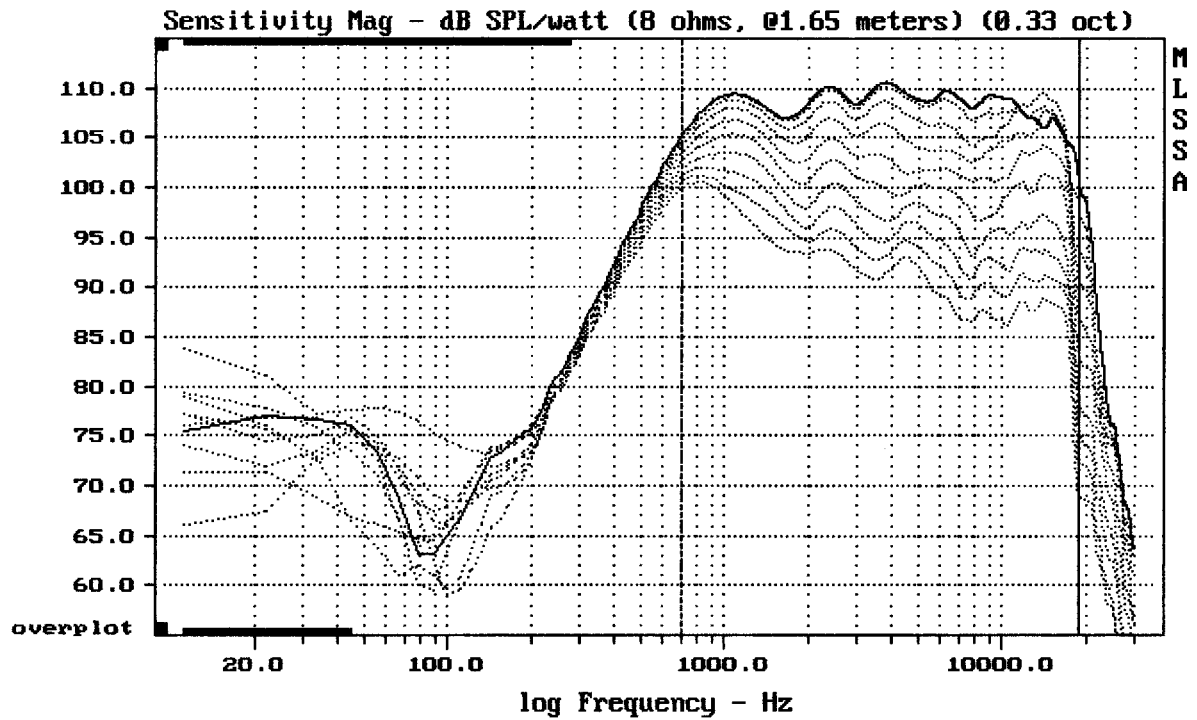

Level (699:18999 Hz) = 108.64 dB SPL/watt (8 ohms, @1.65 meters)

MEGATON C7560 + DE750

MLSSA: Frequency Domain

-64.48 dB, 1065 Hz (24), 1.650 msec (16)

---

Overlay Compare: dev= +14/-13, std= 4, avg= -20

---

MEGATON C7560 + DE750

MLSSA: Frequency Domain

---

Overlay Compare: dev= +18/-8.4, std= 4.9, avg= -24

---

MEGATON C7560 + DE750