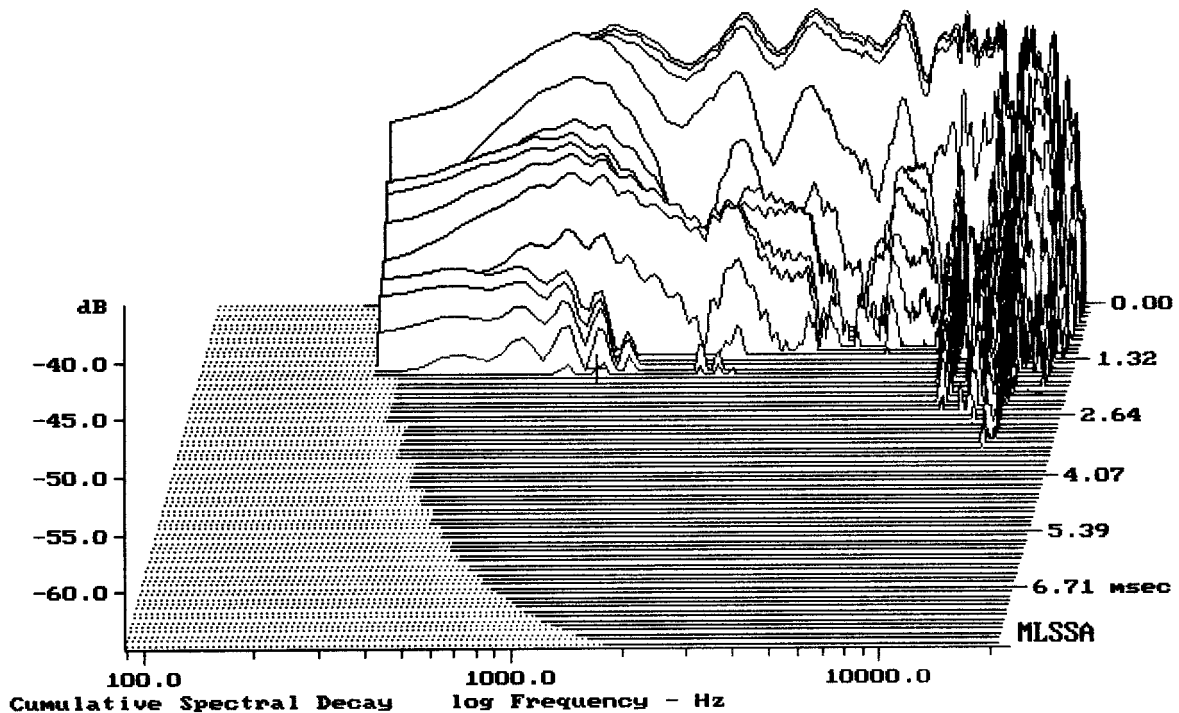

Level (699:18999 Hz) = 108.64 dB SPL/watt (8 ohms, @1.65 meters)

MEGATON C7560 + DE750

MLSSA: Frequency Domain

-64.48 dB, 1065 Hz (24), 1.650 msec (16)

---

Overlay Compare: dev= +14/-13, std= 4, avg= -20

---

MEGATON C7560 + DE750

MLSSA: Frequency Domain

---

Overlay Compare: dev= +18/-8.4, std= 4.9, avg= -24

---

MEGATON C7560 + DE750