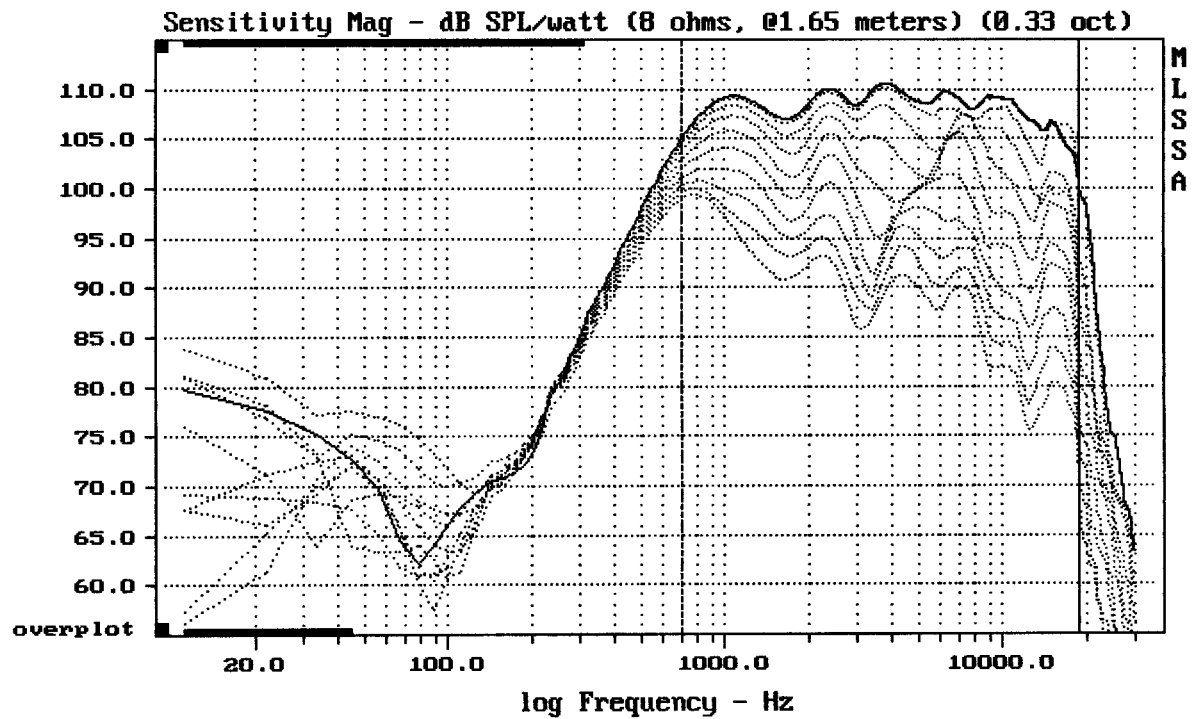

Level (699:18999 Hz) = 108.64 dB SPL/watt (8 ohms, @1.65 meters)

MEGATON C7560 + DE750

MLSSA: Frequency Domain

-64.48 dB, 1065 Hz (24), 1.650 msec (16)

---

Overlay Compare: dev= +14/-13, std= 4, avg= -20

---

MEGATON C7560 + DE750

MLSSA: Frequency Domain

---

Overlay Compare: dev= +18/-8.4, std= 4.9, avg= -24

---

MEGATON C7560 + DE750