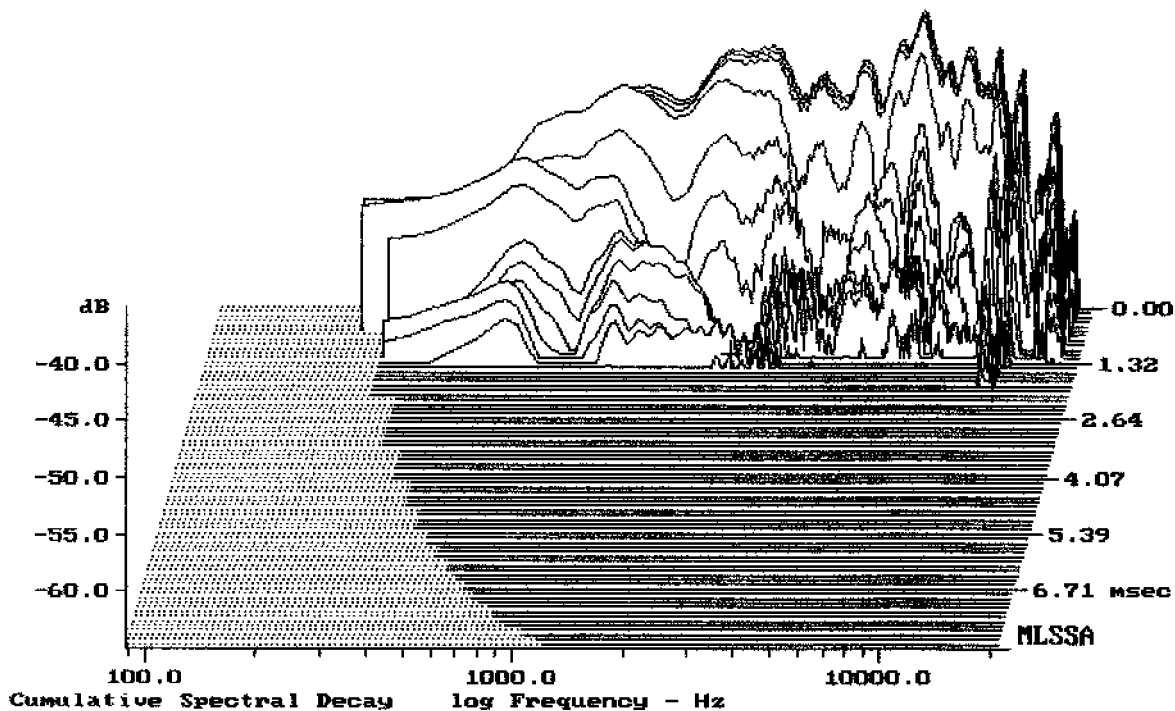

Level (1509:17500 Hz) = 106.50 dB SPL/watt (8 ohms, @1.65 meters)

HC23-25 + DE25

MLSSA: Frequency Domain

-63.81 dB, 2397 Hz (54), 1.430 msec (14)

Overlay Compare: dev= +5/-5.1, std= 2.4, avg= -15

HC23-25 + DE25

MLSSA: Frequency Domain

Overlay Compare: dev= +9.8/-4.3, std= 3.8, avg= -18

HC23-25 + DE25