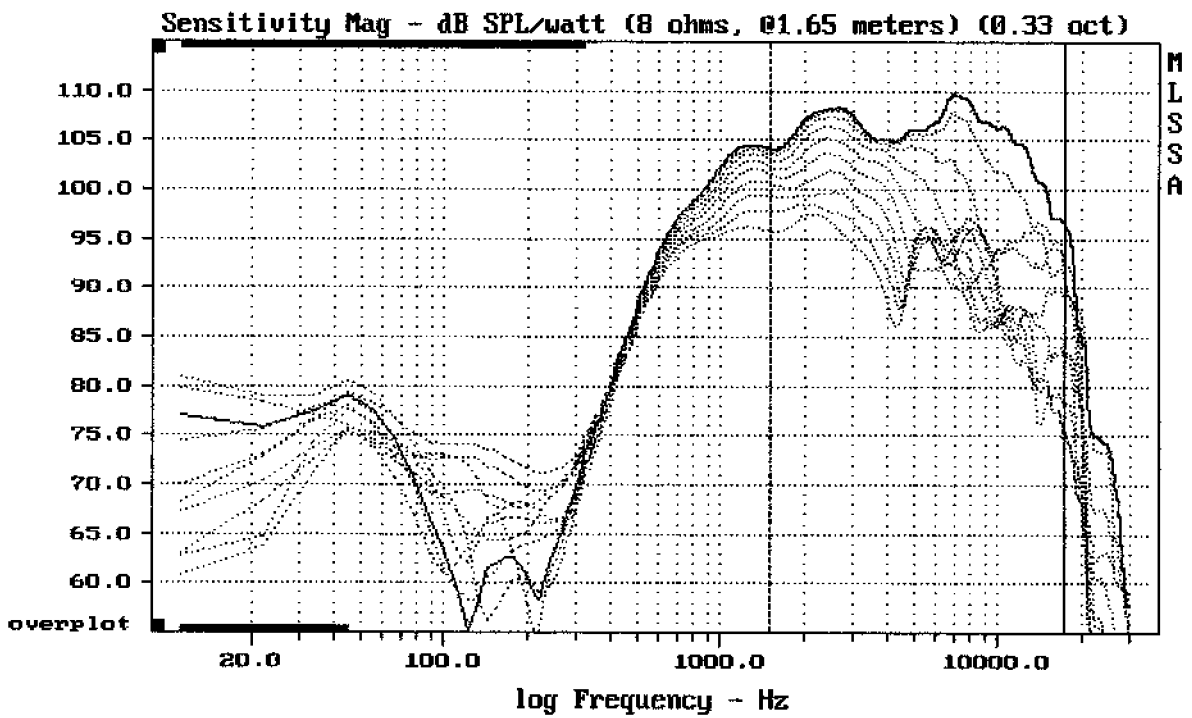

Level (1509:17500 Hz) = 106.50 dB SPL/watt (8 ohms, @1.65 meters)

HC23-25 + DE25

MLSSA: Frequency Domain

-63.81 dB, 2397 Hz (54), 1.430 msec (14)

Overlay Compare: dev= +5/-5.1, std= 2.4, avg= -15

HC23-25 + DE25

MLSSA: Frequency Domain

Overlay Compare: dev= +9.8/-4.3, std= 3.8, avg= -18

HC23-25 + DE25