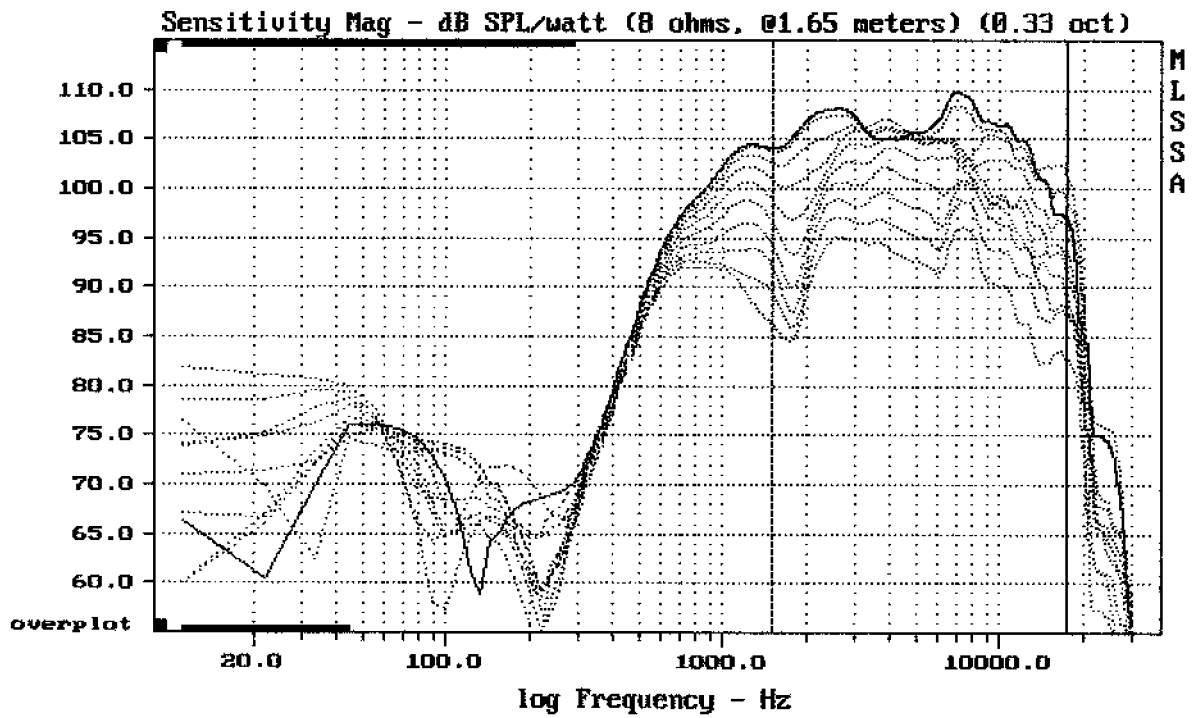

Level (1509:17500 Hz) = 106.50 dB SPL/watt (8 ohms, @1.65 meters)

HC23-25 + DE25

MLSSA: Frequency Domain

-63.81 dB, 2397 Hz (54), 1.430 msec (14)

Overlay Compare: dev= +5/-5.1, std= 2.4, avg= -15

HC23-25 + DE25

MLSSA: Frequency Domain

Overlay Compare: dev= +9.8/-4.3, std= 3.8, avg= -18

HC23-25 + DE25