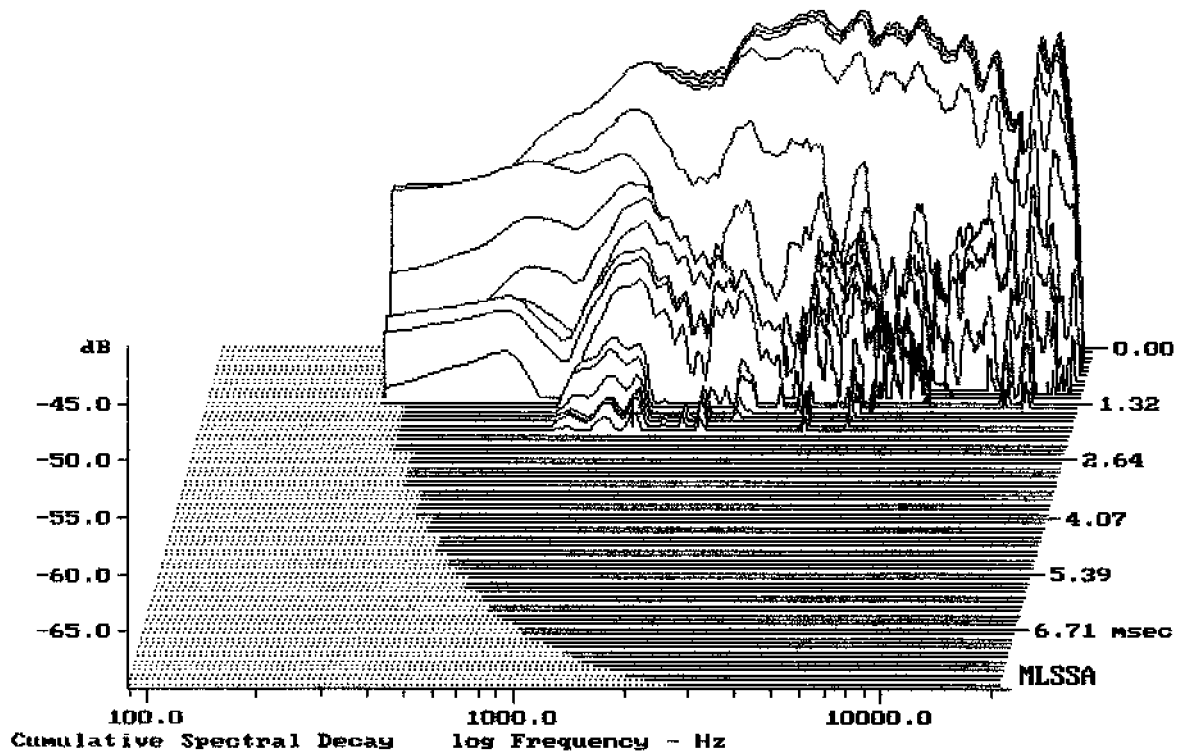

Level (1509:18011 Hz) = 107.59 dB SPL/watt (8 ohms, @1.65 meters)

HM17-25 + DE25

MLSSA: Frequency Domain

-68.35 dB, 1332 Hz (30), 1.980 msec (19)

Overlay Compare: dev= +8.9/-8.9, std= 5.2, avg= -21

HM17-25 + DE25

MLSSA: Frequency Domain

Overlay Compare: dev= +8.1/-3.7, std= 3, avg= -19

HM17-25 + DE25