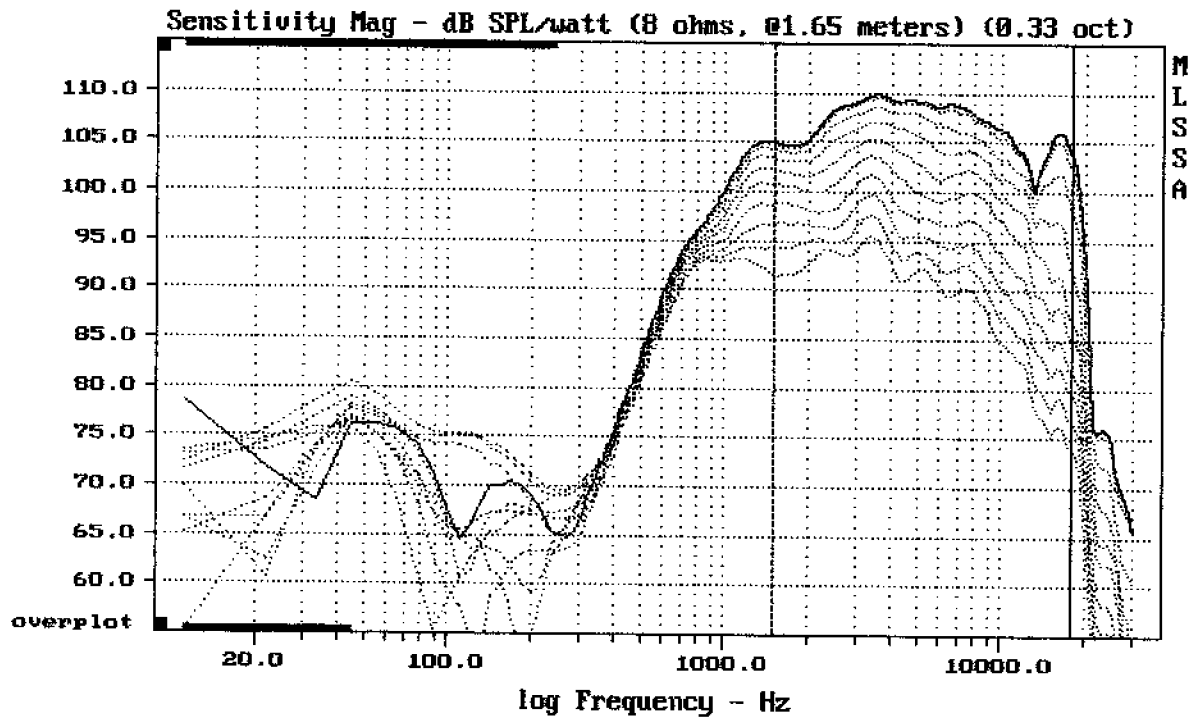

Level (1509:18011 Hz) = 107.59 dB SPL/watt (8 ohms, @1.65 meters)

HM17-25 + DE25

MLSSA: Frequency Domain

-68.35 dB, 1332 Hz (30), 1.980 msec (19)

Overlay Compare: dev= +8.9/-8.9, std= 5.2, avg= -21

HM17-25 + DE25

MLSSA: Frequency Domain

Overlay Compare: dev= +8.1/-3.7, std= 3, avg= -19

HM17-25 + DE25