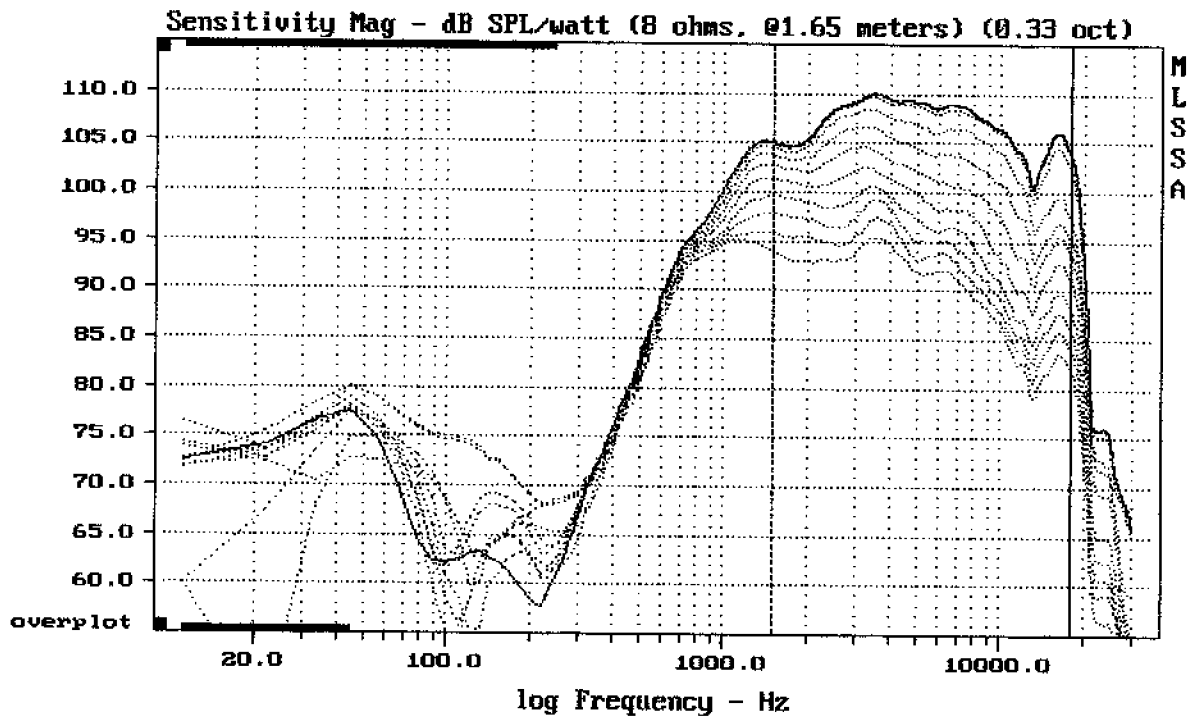

Level (1509:18011 Hz) = 107.59 dB SPL/watt (8 ohms, @1.65 meters)

HM17-25 + DE25

MLSSA: Frequency Domain

-68.35 dB, 1332 Hz (30), 1.980 msec (19)

Overlay Compare: dev= +8.9/-8.9, std= 5.2, avg= -21

HM17-25 + DE25

MLSSA: Frequency Domain

Overlay Compare: dev= +8.1/-3.7, std= 3, avg= -19

HM17-25 + DE25