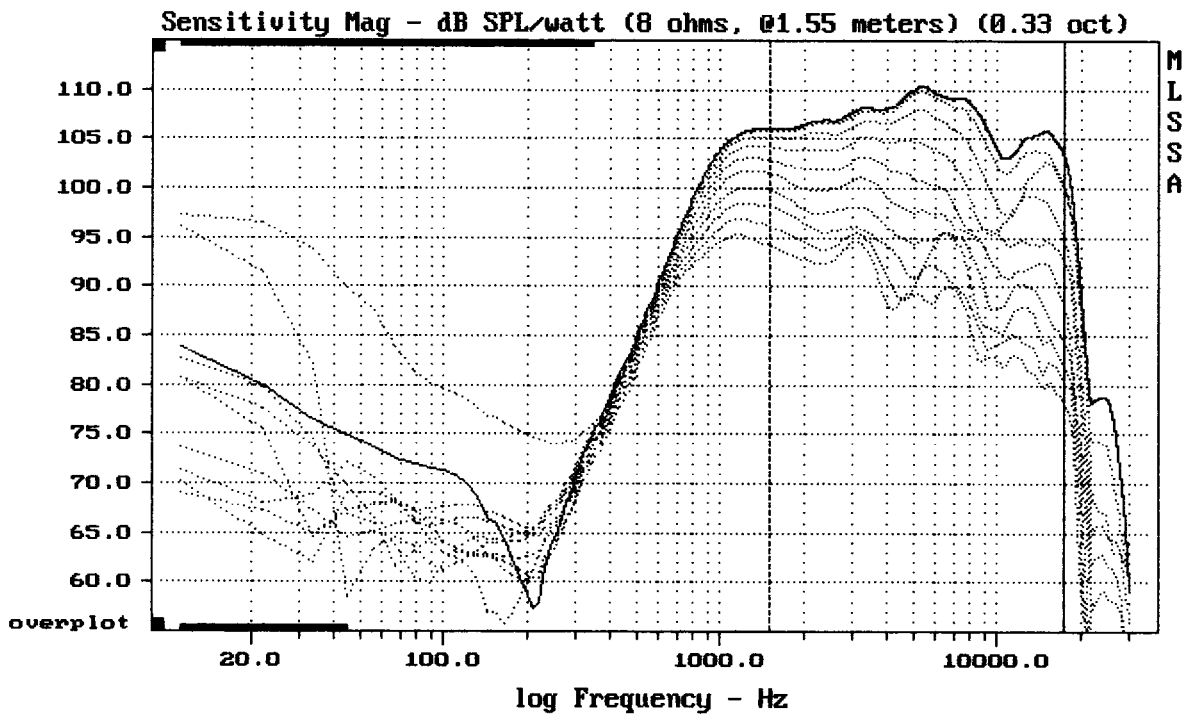

---

Level (1498:17500 Hz) = 107.20 dB SPL/watt (8 ohms, @1.55 meters)

---

Megaton A1060 + DE25

MLSSA: Frequency Domain

Overlay Compare: dev= +6.2/-12, std= 5, avg= -19

Megaton A1060 + DE25

MLSSA: Frequency Domain

Overlay Compare: dev= +9.5/-4.7, std= 3.7, avg= -21

Megaton A1060 + DE25