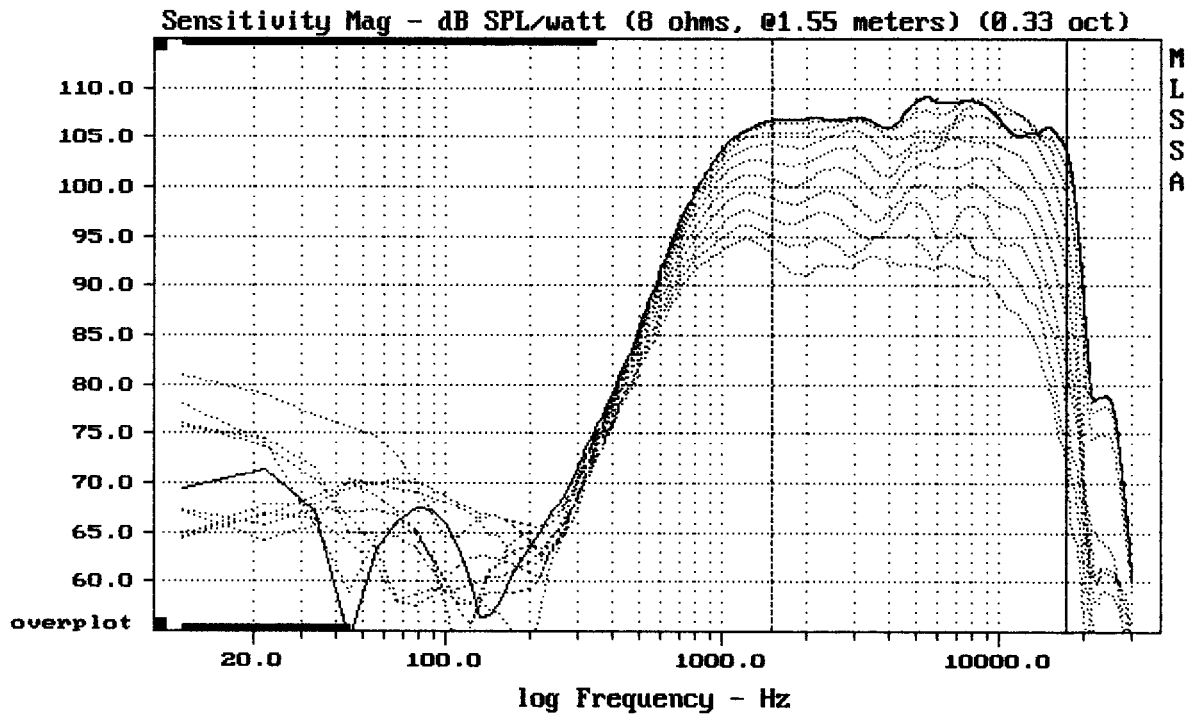

---

Level (1498:17500 Hz) = 107.20 dB SPL/watt (8 ohms, @1.55 meters)

---

Megaton A1060 + DE25

MLSSA: Frequency Domain

Overlay Compare: dev= +6.2/-12, std= 5, avg= -19

Megaton A1060 + DE25

MLSSA: Frequency Domain

Overlay Compare: dev= +9.5/-4.7, std= 3.7, avg= -21

Megaton A1060 + DE25