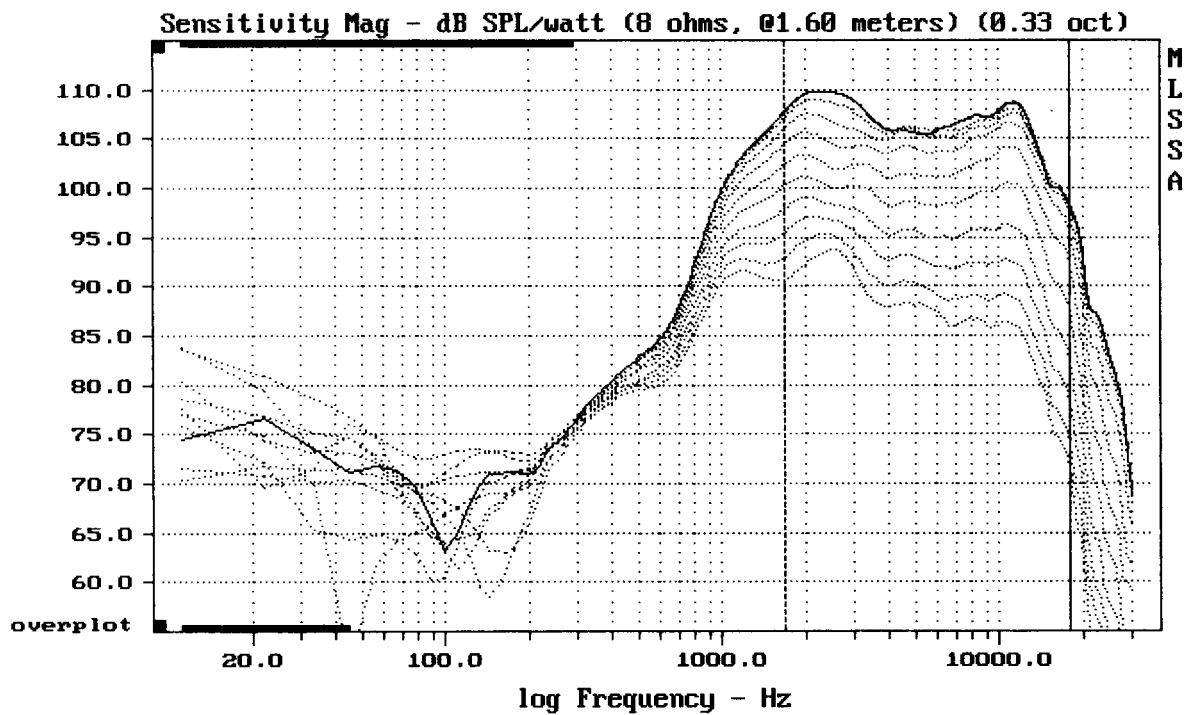

---

Level (1698:18011 Hz) = 107.42 dB SPL/watt (8 ohms, @1.60 meters)

---

Megaton 9090t +CD150

MLSSA: Frequency Domain

---

Overlay Compare: dev= +5.3/-5.5, std= 2.9, avg= -21

---

Megaton 9090t +CD150