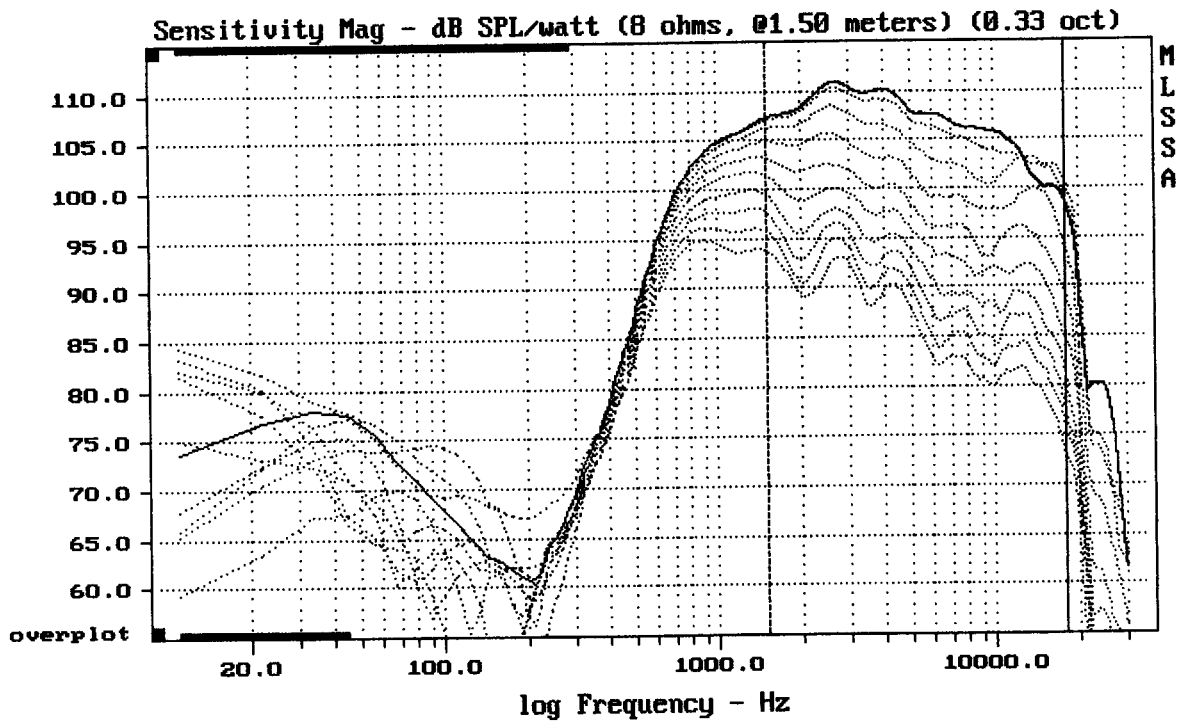

Level (1498:18011 Hz) = 108.00 dB SPL/watt (8 ohms, @1.50 meters)

FANE FH242

MLSSA: Frequency Domain

-64.25 dB, 2752 Hz (62), 1.210 msec (12)

Overlay Compare: dev= +6.5/-13, std= 6.4, avg= -22

FANE FH242 + DE25

MLSSA: Frequency Domain

Overlay Compare: dev= +9/-3.4, std= 2.4, avg= -22

FANE FH242 + DE25