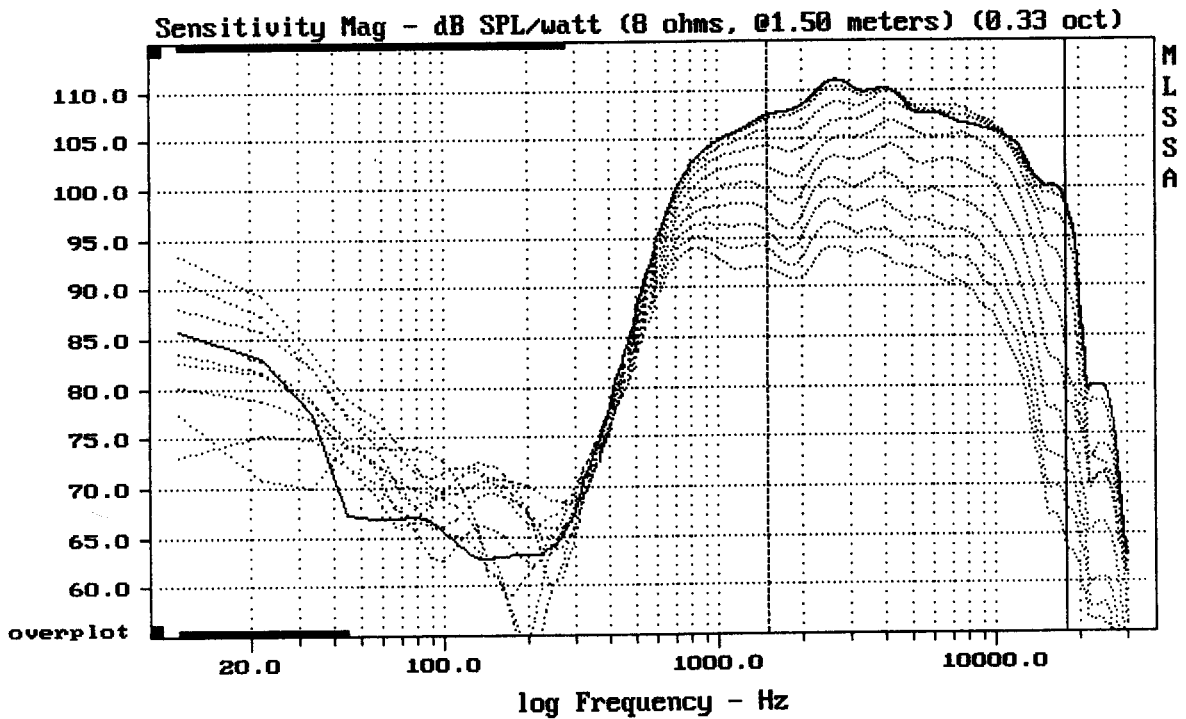

Level (1498:18011 Hz) = 108.00 dB SPL/watt (8 ohms, @1.50 meters)

FANE FH242

MLSSA: Frequency Domain

-64.25 dB, 2752 Hz (62), 1.210 msec (12)

Overlay Compare: dev= +6.5/-13, std= 6.4, avg= -22

FANE FH242 + DE25

MLSSA: Frequency Domain

Overlay Compare: dev= +9/-3.4, std= 2.4, avg= -22

FANE FH242 + DE25