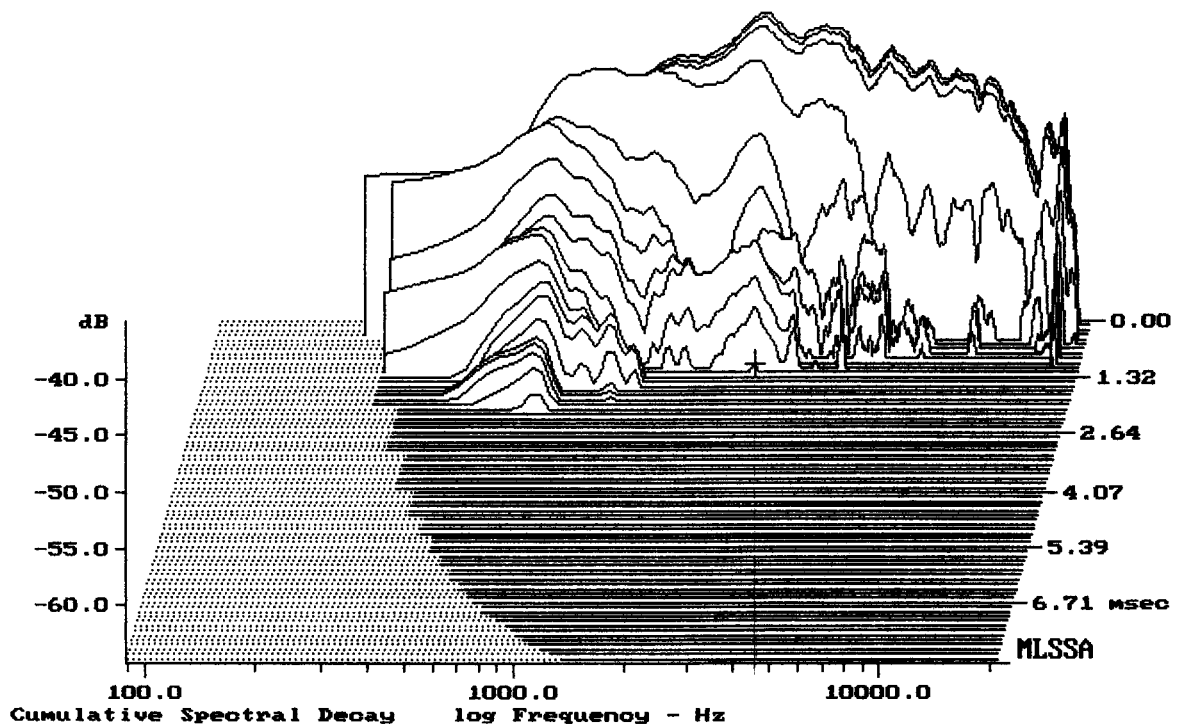

Level (1498:18011 Hz) = 108.00 dB SPL/watt (8 ohms, @1.50 meters)

FANE FH242

MLSSA: Frequency Domain

-64.25 dB, 2752 Hz (62), 1.210 msec (12)

Overlay Compare: dev= +6.5/-13, std= 6.4, avg= -22

FANE FH242 + DE25

MLSSA: Frequency Domain

Overlay Compare: dev= +9/-3.4, std= 2.4, avg= -22

FANE FH242 + DE25