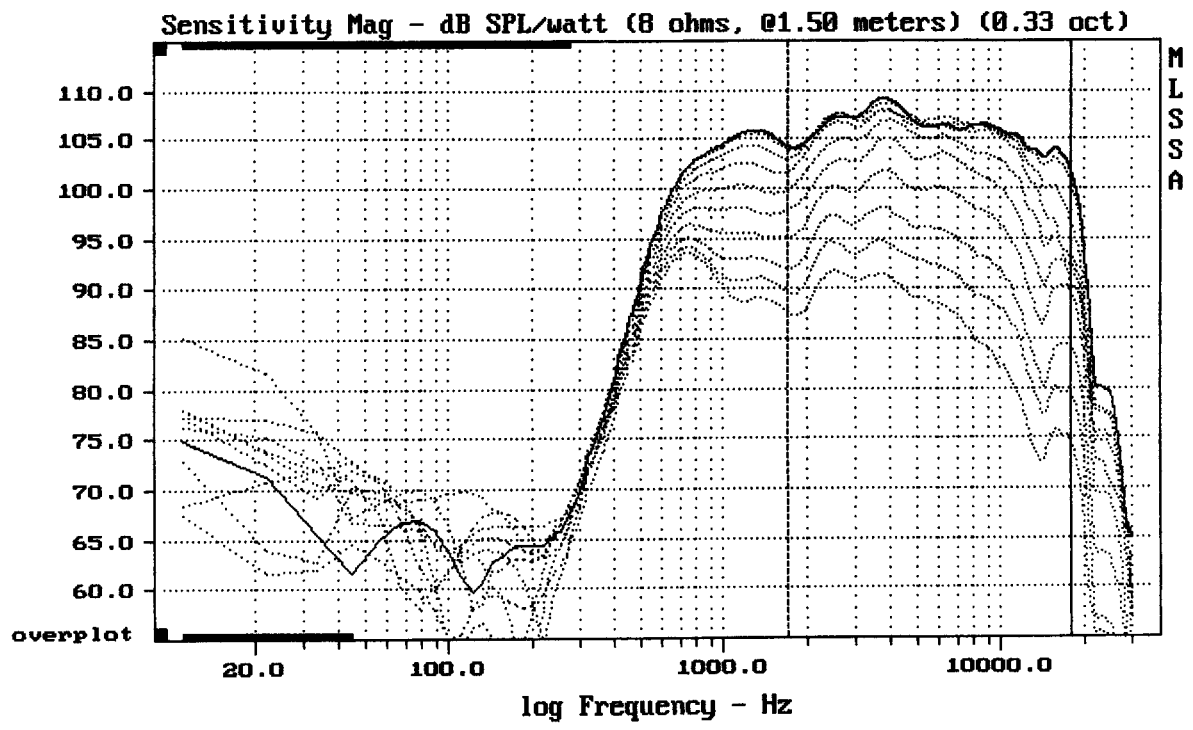

Level (1709:18011 Hz) = 106.49 dB SPL/watt (8 ohms, @1.50 meters)

FANE FH386 + DE25

MLSSA: Frequency Domain

-62.31 dB, 3995 Hz (90), 1.100 msec (11)

Overlay Compare: dev= +8.1/-7.6, std= 4.9, avg= -23

FANE FH386 + DE25

MLSSA: Frequency Domain

Overlay Compare: dev= +14/-4.7, std= 4.1, avg= -23

FANE FH386 + DE25