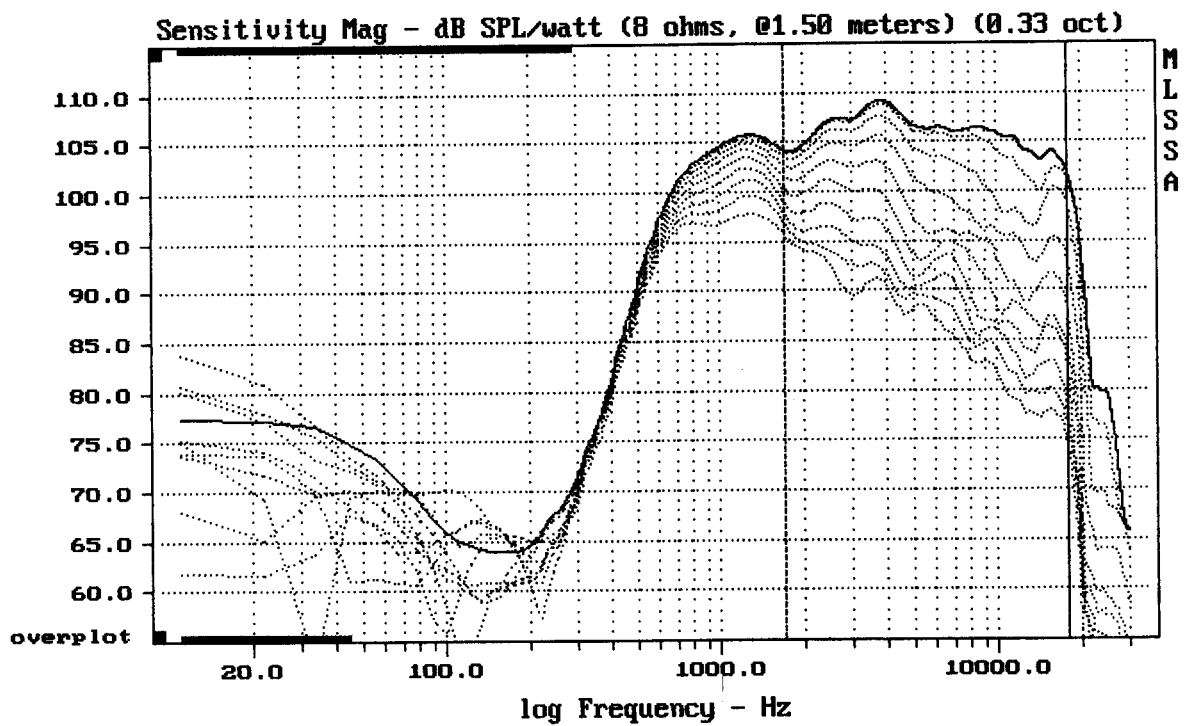

Level (1709:18011 Hz) = 106.49 dB SPL/watt (8 ohms, @1.50 meters)

FANE FH386 + DE25

MLSSA: Frequency Domain

-62.31 dB, 3995 Hz (90), 1.100 msec (11)

Overlay Compare: dev= +8.1/-7.6, std= 4.9, avg= -23

FANE FH386 + DE25

MLSSA: Frequency Domain

Overlay Compare: dev= +14/-4.7, std= 4.1, avg= -23

FANE FH386 + DE25