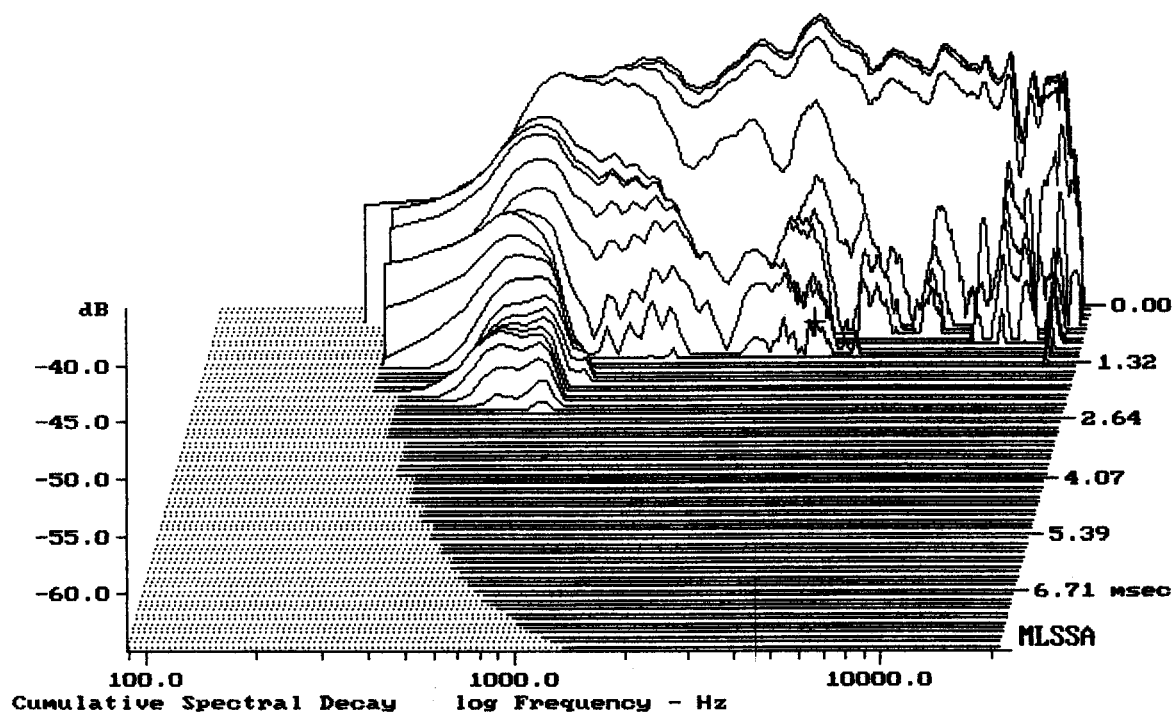

Level (1709:18011 Hz) = 106.49 dB SPL/watt (8 ohms, @1.50 meters)

FANE FH386 + DE25

MLSSA: Frequency Domain

-62.31 dB, 3995 Hz (90), 1.100 msec (11)

Overlay Compare: dev= +8.1/-7.6, std= 4.9, avg= -23

FANE FH386 + DE25

MLSSA: Frequency Domain

Overlay Compare: dev= +14/-4.7, std= 4.1, avg= -23

FANE FH386 + DE25