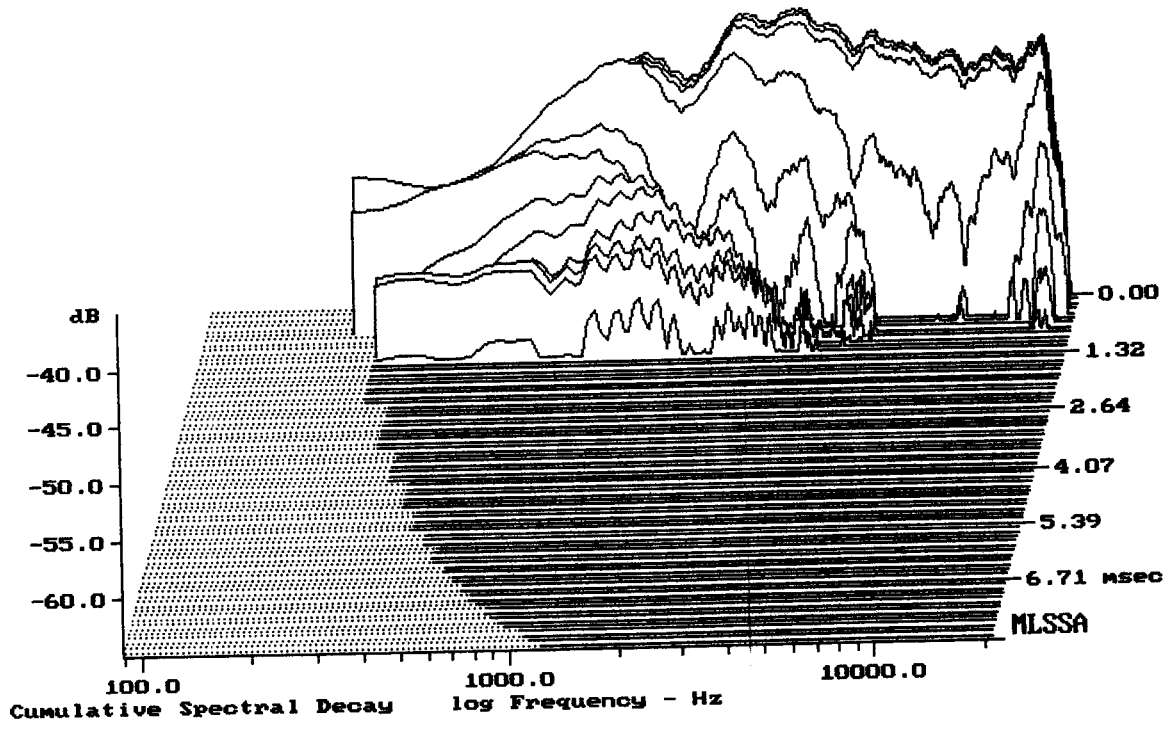

Level (1998:18000 Hz) = 107.61 dB SPL/watt (8 ohms, @1.50 meters)

18 SOUND XT120 + DE25

MLSSA: Frequency Domain

-62.22 dB, 3995 Hz (98), 1.210 msec (12)

Overlay Compare: dev= +9.3/-7.8, std= 5.4, avg= -25

18 SOUND XT120 + DE25

MLSSA: Frequency Domain

Overlay Compare: dev= +11/-7.6, std= 5, avg= -24

18 SOUND XT120 + DE25