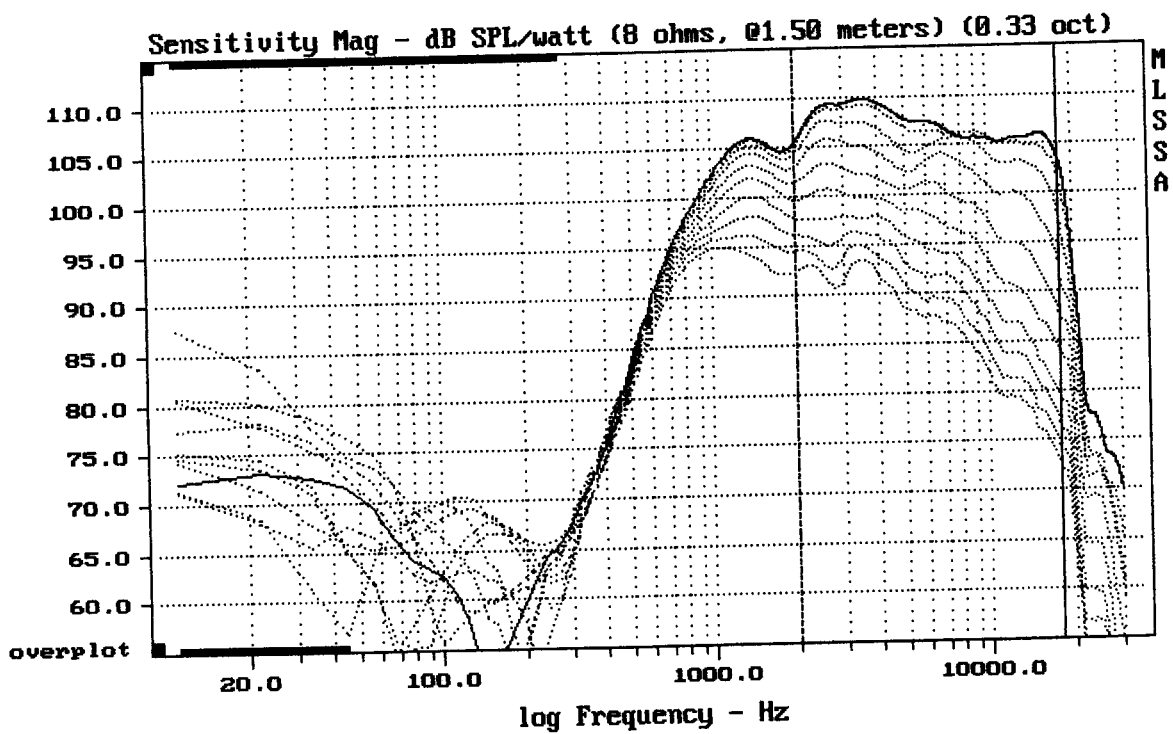

Level (1998:18000 Hz) = 107.61 dB SPL/watt (8 ohms, @1.50 meters)

18 SOUND XT120 + DE25

MLSSA: Frequency Domain

-62.22 dB, 3995 Hz (98), 1.210 msec (12)

Overlay Compare: dev= +9.3/-7.8, std= 5.4, avg= -25

18 SOUND XT120 + DE25

MLSSA: Frequency Domain

Overlay Compare: dev= +11/-7.6, std= 5, avg= -24

18 SOUND XT120 + DE25