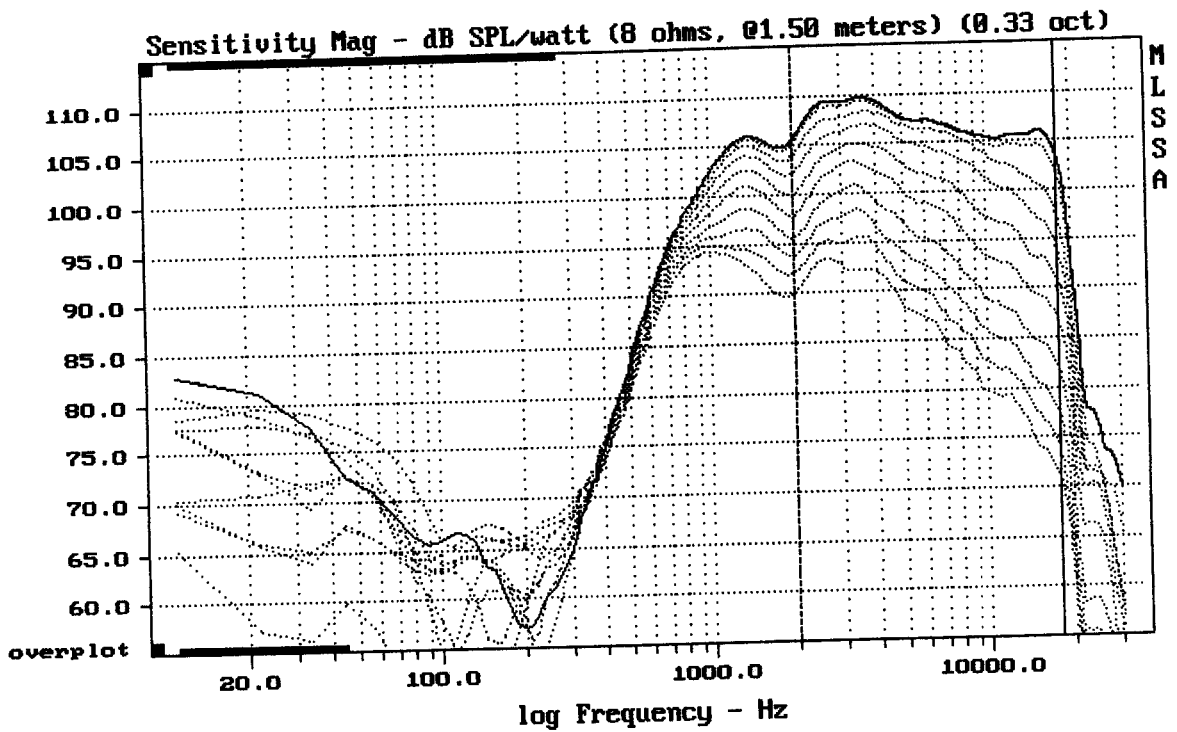

Level (1998:18000 Hz) = 107.61 dB SPL/watt (8 ohms, @1.50 meters)

18 SOUND XT120 + DE25

MLSSA: Frequency Domain

-62.22 dB, 3995 Hz (98), 1.210 msec (12)

Overlay Compare: dev= +9.3/-7.8, std= 5.4, avg= -25

18 SOUND XT120 + DE25

MLSSA: Frequency Domain

Overlay Compare: dev= +11/-7.6, std= 5, avg= -24

18 SOUND XT120 + DE25