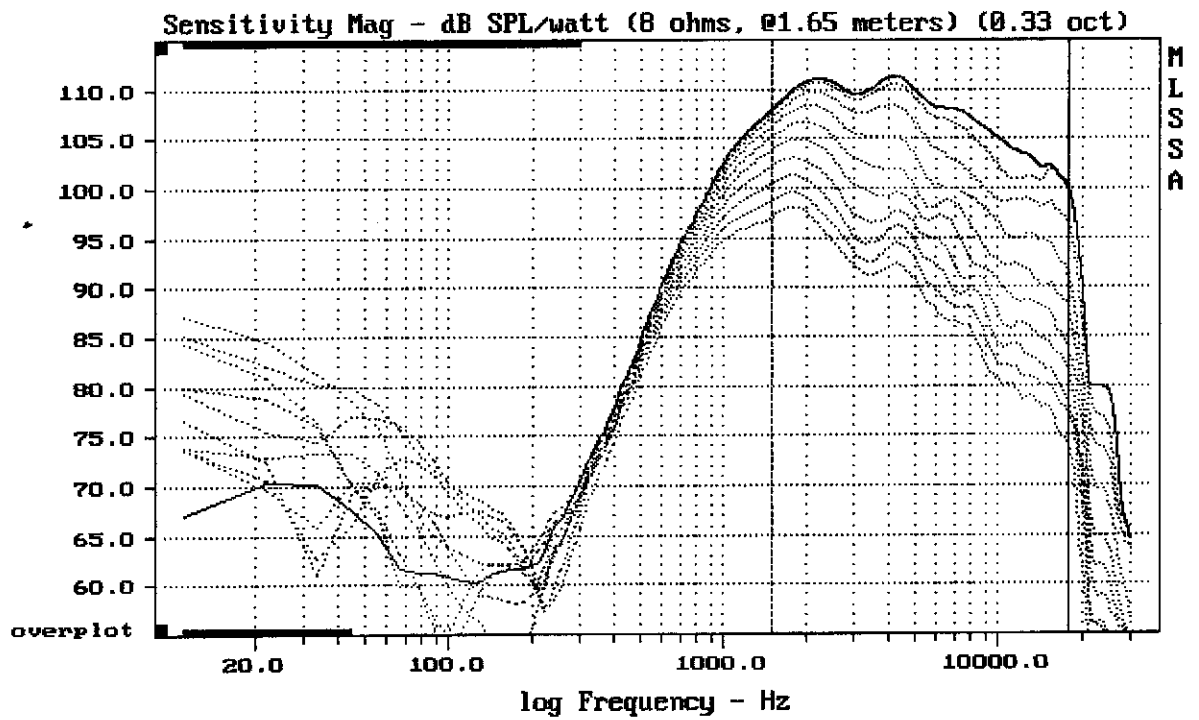

Level (1498:18000 Hz) = 108.94 dB SPL/watt (8 ohms, @1.65 meters)

A1160u + DE25

MLSSA: Frequency Domain

-62.55 dB, 1687 Hz (38), 1.320 msec (13)

---

Overlay Compare: dev= +6.2/-7.8, std= 4.7, avg= -21

---

A1160u + DE25

MLSSA: Frequency Domain

---

Overlay Compare: dev= +11/-3.8, std= 3.4, avg= -22

---

A1160u + DE25