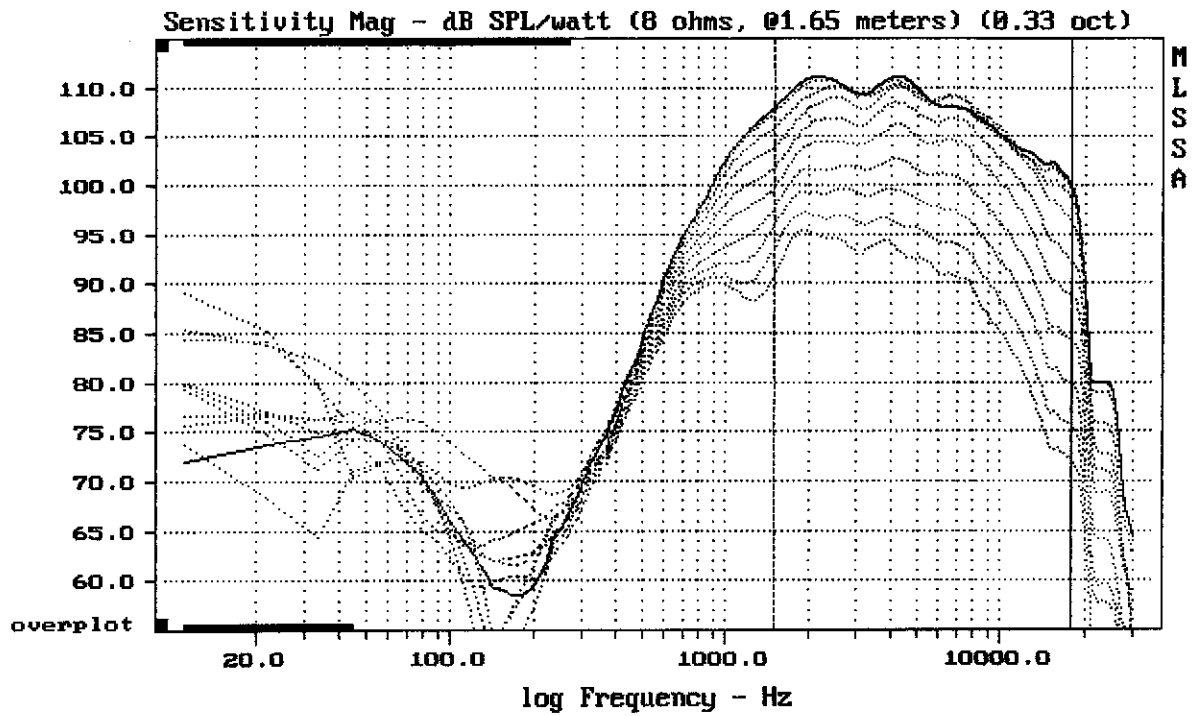

Level (1498:18000 Hz) = 108.94 dB SPL/watt (8 ohms, @1.65 meters)

A1160u + DE25

MLSSA: Frequency Domain

-62.55 dB, 1687 Hz (38), 1.320 msec (13)

---

Overlay Compare: dev= +6.2/-7.8, std= 4.7, avg= -21

---

A1160u + DE25

MLSSA: Frequency Domain

---

Overlay Compare: dev= +11/-3.8, std= 3.4, avg= -22

---

A1160u + DE25