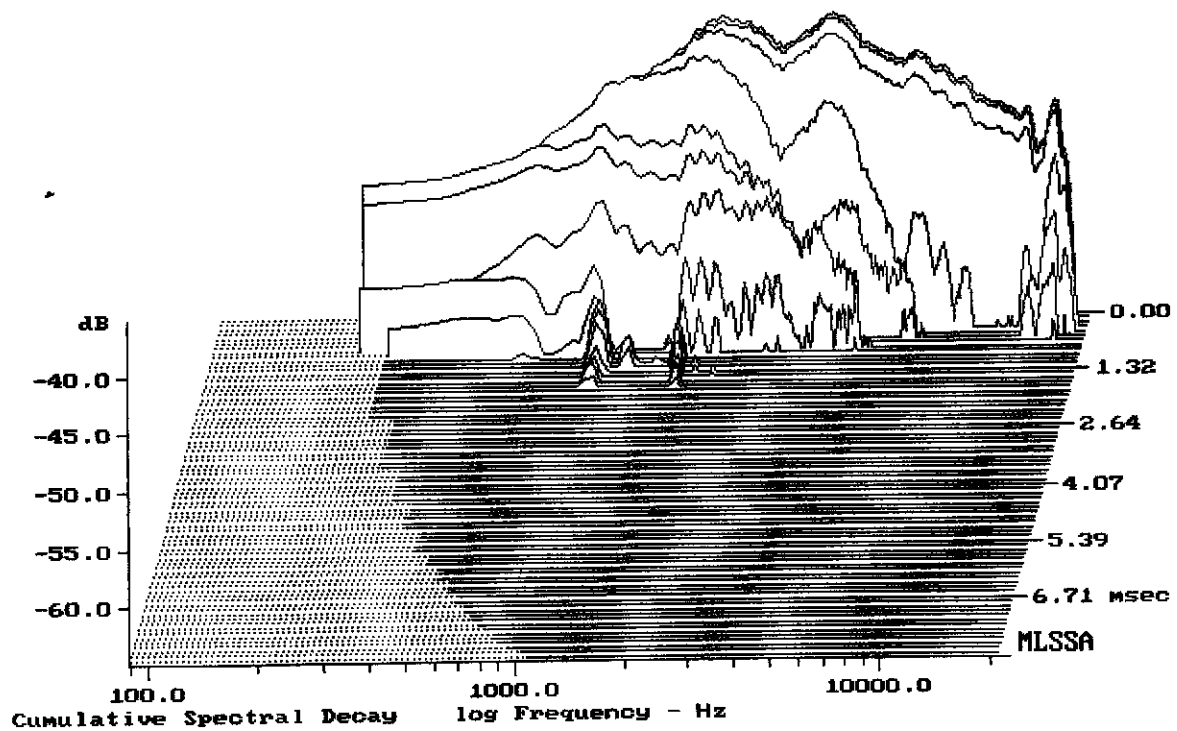

Level (1498:18000 Hz) = 108.94 dB SPL/watt (8 ohms, @1.65 meters)

A1160u + DE25

MLSSA: Frequency Domain

-62.55 dB, 1687 Hz (38), 1.320 msec (13)

---

Overlay Compare: dev= +6.2/-7.8, std= 4.7, avg= -21

---

A1160u + DE25

MLSSA: Frequency Domain

---

Overlay Compare: dev= +11/-3.8, std= 3.4, avg= -22

---

A1160u + DE25