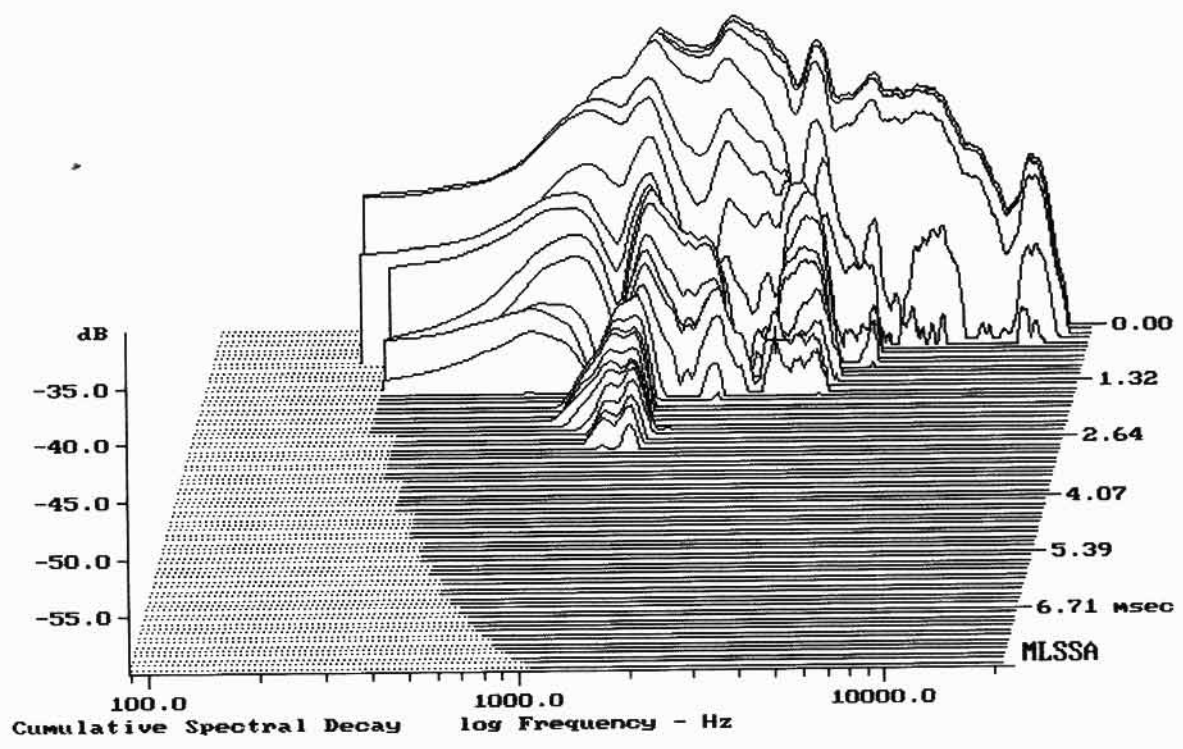

Level (1199:16002 Hz) = 107.87 dB SPL/watt (6 ohms, @1.00 meters)

JBL2412H + A7570

MLSSA: Frequency Domain

-55.46 dB, 3152 Hz (71), 1.540 msec (15)

DTTO