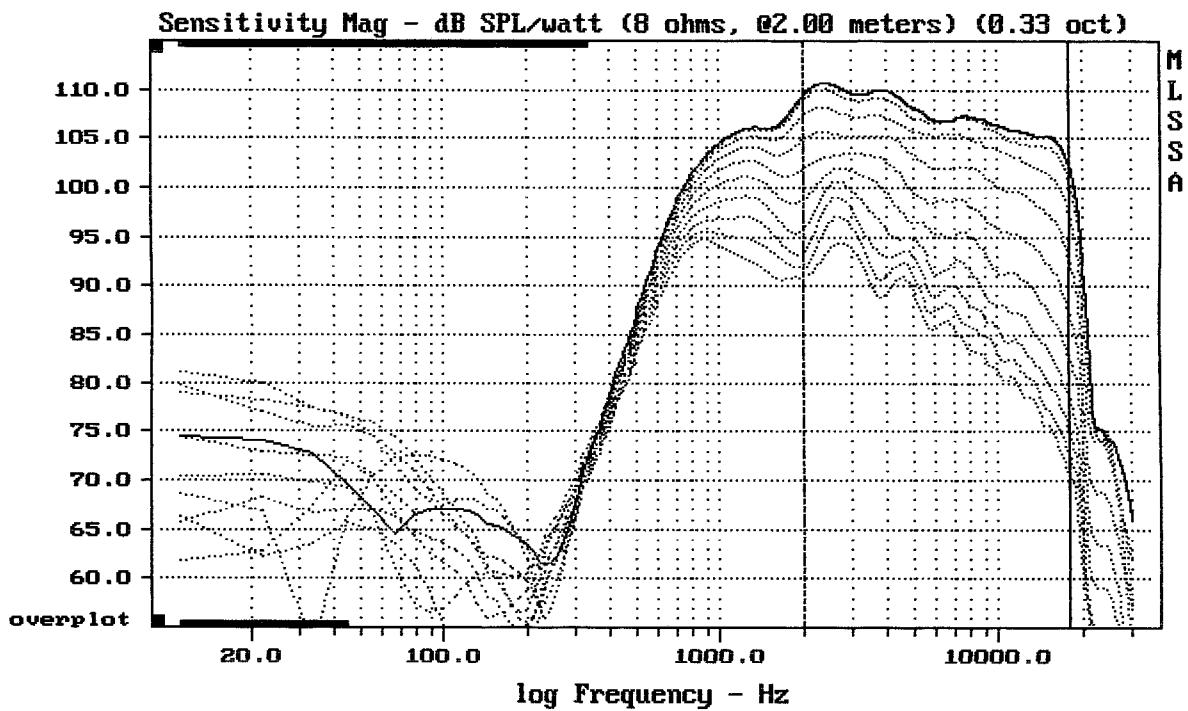

Level (2009:18000 Hz) = 108.43 dB SPL/watt (8 ohms, @2.00 meters)

A7570u+ DE25

MLSSA: Frequency Domain

-67.76 dB, 3684 Hz (83), 1.320 msec (13)

Overlay Compare: dev= +8.9/-8.6, std= 5.5, avg= -23

A7570u+ DE25

MLSSA: Frequency Domain

Overlay Compare: dev= +8.9/-6.9, std= 4.5, avg= -25

A7570 + DE25