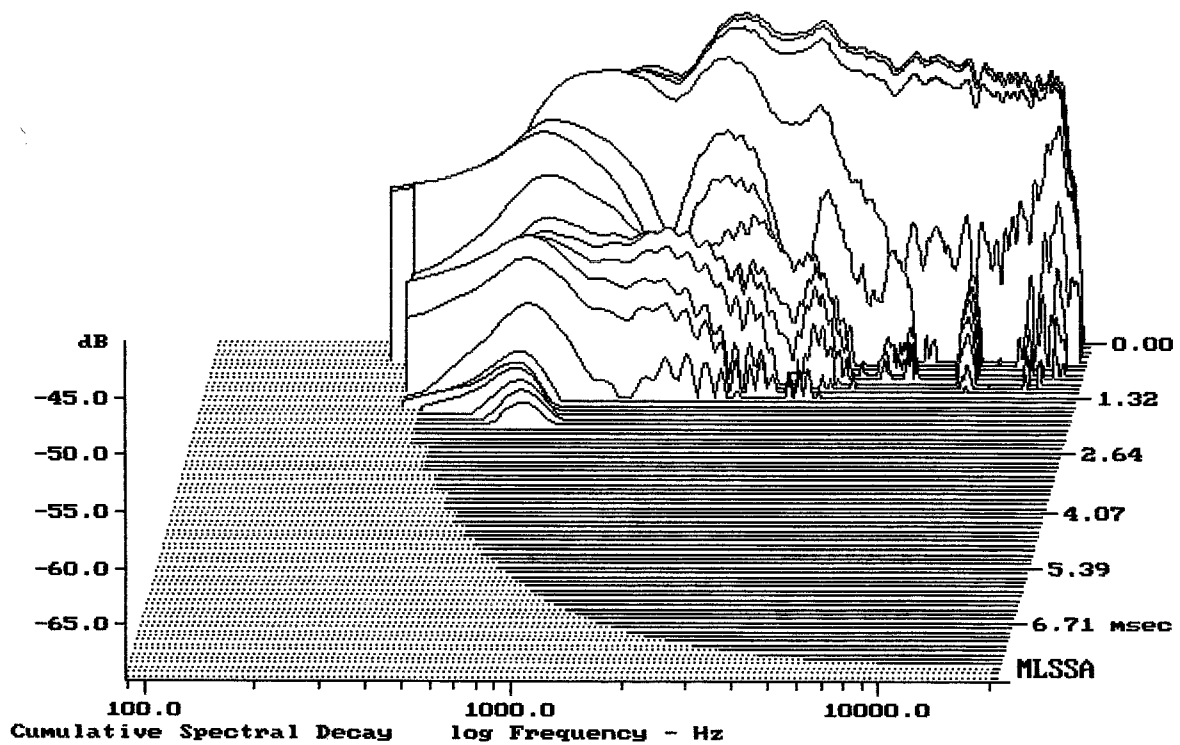

Level (2009:18000 Hz) = 108.43 dB SPL/watt (8 ohms, @2.00 meters)

A7570u+ DE25

MLSSA: Frequency Domain

-67.76 dB, 3684 Hz (83), 1.320 msec (13)

Overlay Compare: dev= +8.9/-8.6, std= 5.5, avg= -23

A7570u+ DE25

MLSSA: Frequency Domain

Overlay Compare: dev= +8.9/-6.9, std= 4.5, avg= -25

A7570 + DE25