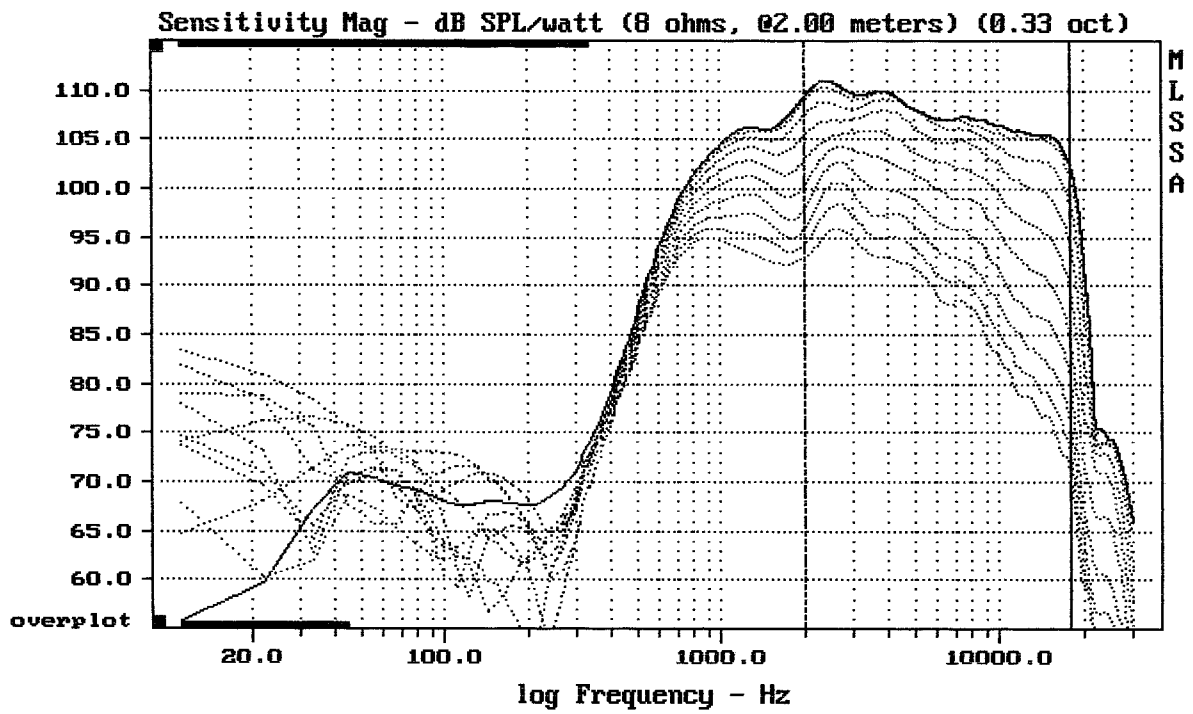

Level (2009:18000 Hz) = 108.43 dB SPL/watt (8 ohms, @2.00 meters)

A7570u+ DE25

MLSSA: Frequency Domain

-67.76 dB, 3684 Hz (83), 1.320 msec (13)

Overlay Compare: dev= +8.9/-8.6, std= 5.5, avg= -23

A7570u+ DE25

MLSSA: Frequency Domain

Overlay Compare: dev= +8.9/-6.9, std= 4.5, avg= -25

A7570 + DE25