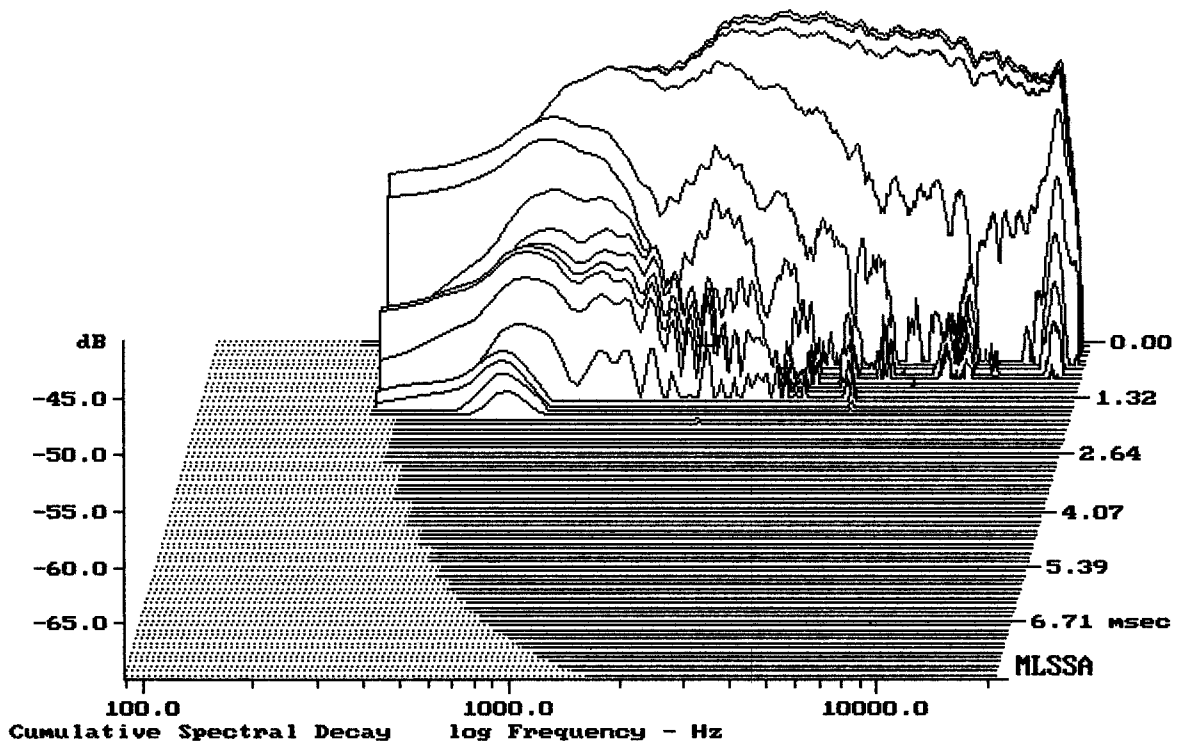

Level (1998:18011 Hz) = 108.63 dB SPL/watt (8 ohms, @1.75 meters)

A70/1260 + DE25

MLSSA: Frequency Domain

-65.51 dB, 2086 Hz (47), 1.320 msec (13)

---

Overlay Compare: dev= +9.9/-5, std= 5, avg= -17

---

A70/1260 + DE25

---

Overlay Compare: dev= +9.3/-4.9, std= 3.9, avg= -24

---

A70/1260 + DE25

---

Overlay Compare: dev= +7.3/-5.8, std= 3.1, avg= -26

---

A70/1260 + DE25

MLSSA: Frequency Domain

---

Overlay Compare: dev= +11/-7.3, std= 5.8, avg= -25

---

A70/1260 + DE25

MLSSA: Frequency Domain