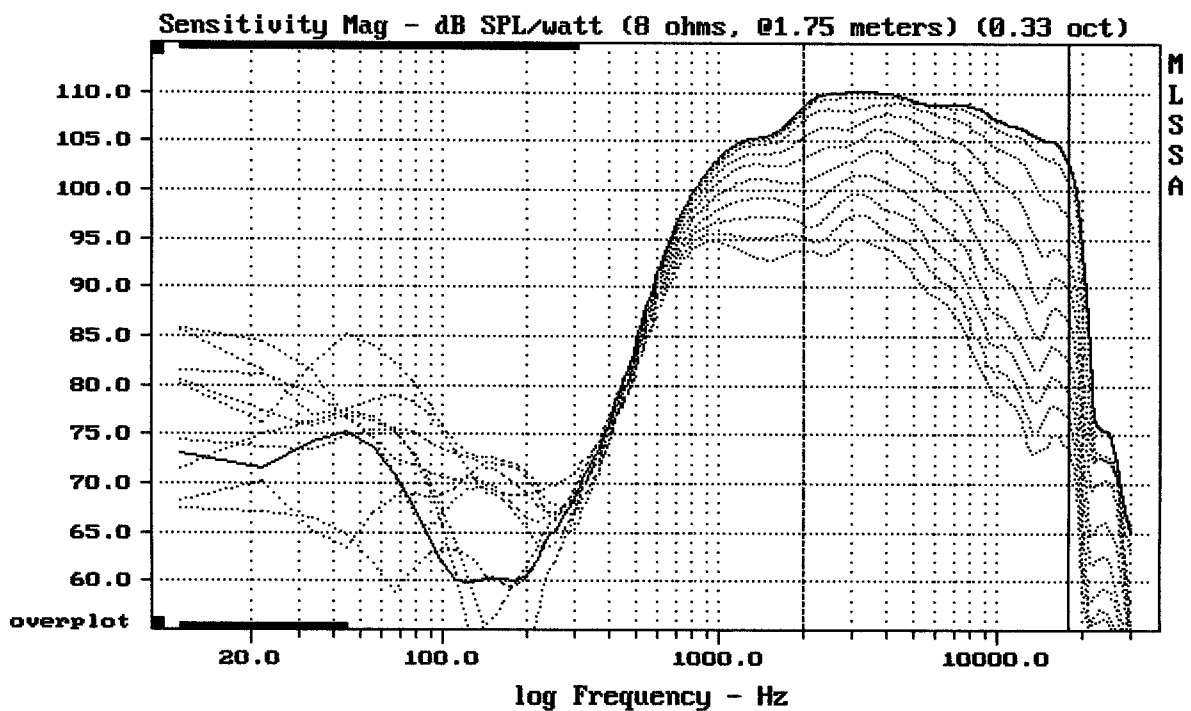

Level (1998:18011 Hz) = 108.63 dB SPL/watt (8 ohms, @1.75 meters)

A70/1260 + DE25

MLSSA: Frequency Domain

-65.51 dB, 2086 Hz (47), 1.320 msec (13)

---

Overlay Compare: dev= +9.9/-5, std= 5, avg= -17

---

A70/1260 + DE25

---

Overlay Compare: dev= +9.3/-4.9, std= 3.9, avg= -24

---

A70/1260 + DE25

---

Overlay Compare: dev= +7.3/-5.8, std= 3.1, avg= -26

---

A70/1260 + DE25

MLSSA: Frequency Domain

---

Overlay Compare: dev= +11/-7.3, std= 5.8, avg= -25

---

A70/1260 + DE25

MLSSA: Frequency Domain