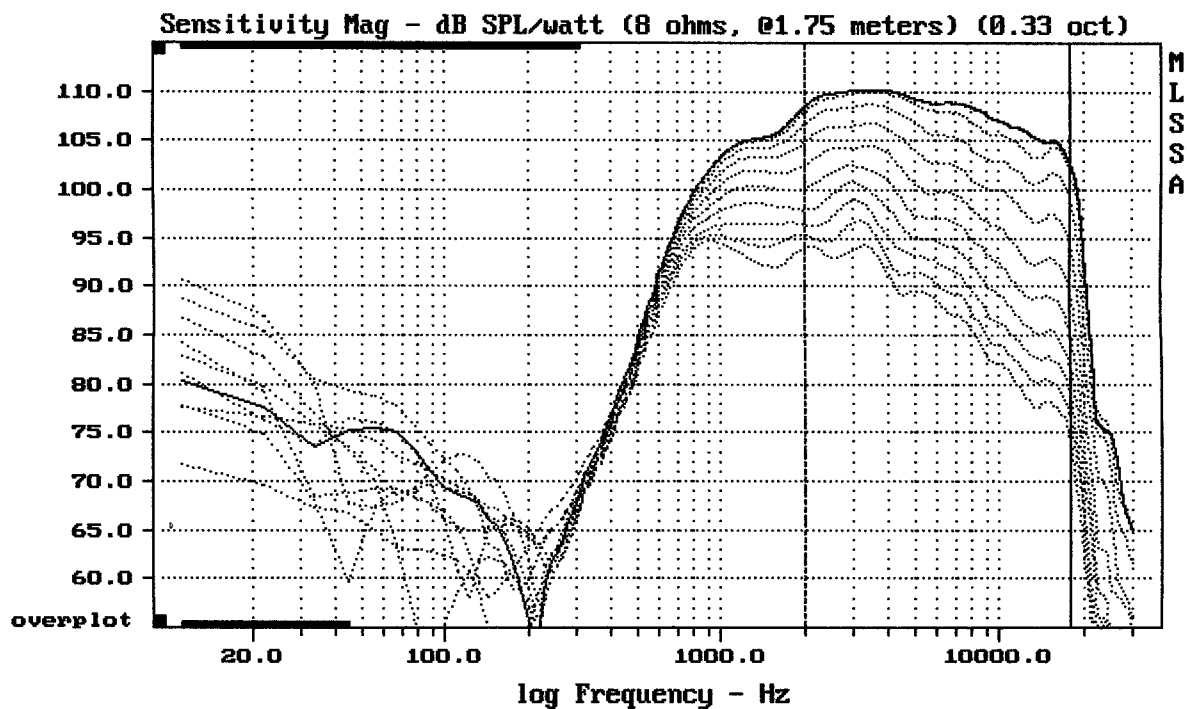

Level (1998:18011 Hz) = 108.63 dB SPL/watt (8 ohms, @1.75 meters)

A70/1260 + DE25

MLSSA: Frequency Domain

-65.51 dB, 2086 Hz (47), 1.320 msec (13)

---

Overlay Compare: dev= +9.9/-5, std= 5, avg= -17

---

A70/1260 + DE25

---

Overlay Compare: dev= +9.3/-4.9, std= 3.9, avg= -24

---

A70/1260 + DE25

---

Overlay Compare: dev= +7.3/-5.8, std= 3.1, avg= -26

---

A70/1260 + DE25

MLSSA: Frequency Domain

---

Overlay Compare: dev= +11/-7.3, std= 5.8, avg= -25

---

A70/1260 + DE25

MLSSA: Frequency Domain