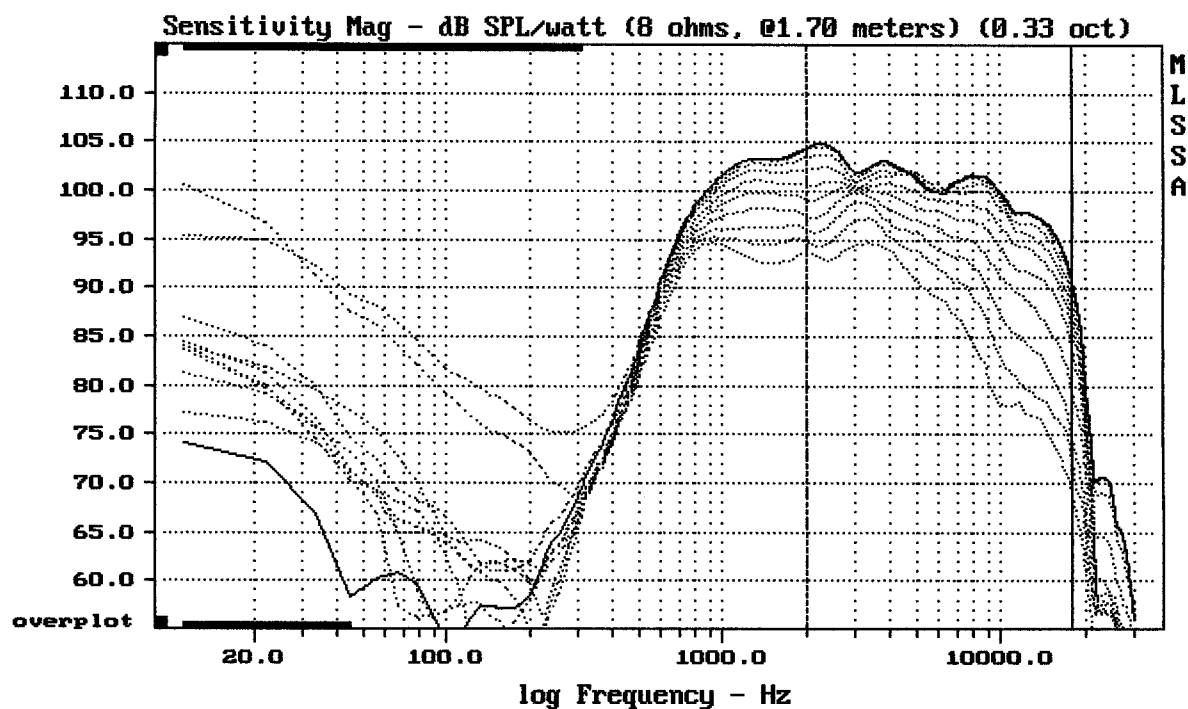

Level (1998:18011 Hz) = 108.63 dB SPL/watt (8 ohms, @1.75 meters)

A70/1260 + DE25

MLSSA: Frequency Domain

-65.51 dB, 2086 Hz (47), 1.320 msec (13)

---

Overlay Compare: dev= +9.9/-5, std= 5, avg= -17

---

A70/1260 + DE25

---

Overlay Compare: dev= +9.3/-4.9, std= 3.9, avg= -24

---

A70/1260 + DE25

---

Overlay Compare: dev= +7.3/-5.8, std= 3.1, avg= -26

---

A70/1260 + DE25

MLSSA: Frequency Domain

---

Overlay Compare: dev= +11/-7.3, std= 5.8, avg= -25

---

A70/1260 + DE25

MLSSA: Frequency Domain