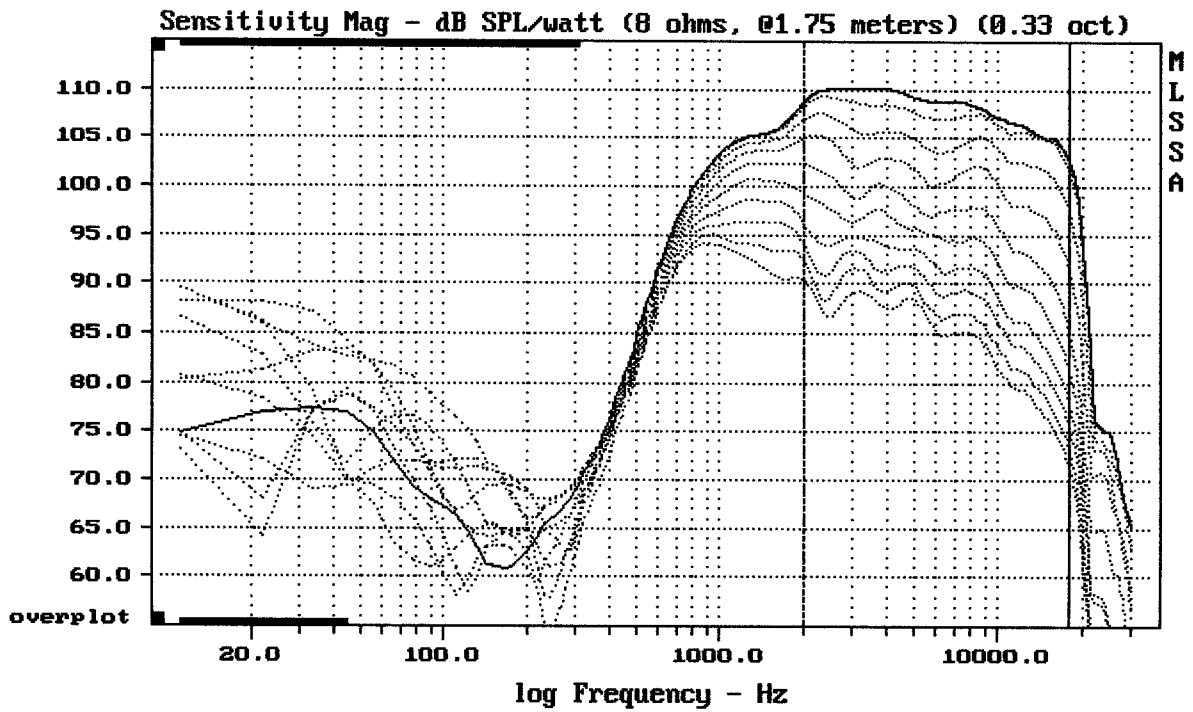

Level (1998:18011 Hz) = 108.63 dB SPL/watt (8 ohms, @1.75 meters)

A70/1260 + DE25

MLSSA: Frequency Domain

-65.51 dB, 2086 Hz (47), 1.320 msec (13)

---

Overlay Compare: dev= +9.9/-5, std= 5, avg= -17

---

A70/1260 + DE25

---

Overlay Compare: dev= +9.3/-4.9, std= 3.9, avg= -24

---

A70/1260 + DE25

---

Overlay Compare: dev= +7.3/-5.8, std= 3.1, avg= -26

---

A70/1260 + DE25

MLSSA: Frequency Domain

---

Overlay Compare: dev= +11/-7.3, std= 5.8, avg= -25

---

A70/1260 + DE25

MLSSA: Frequency Domain