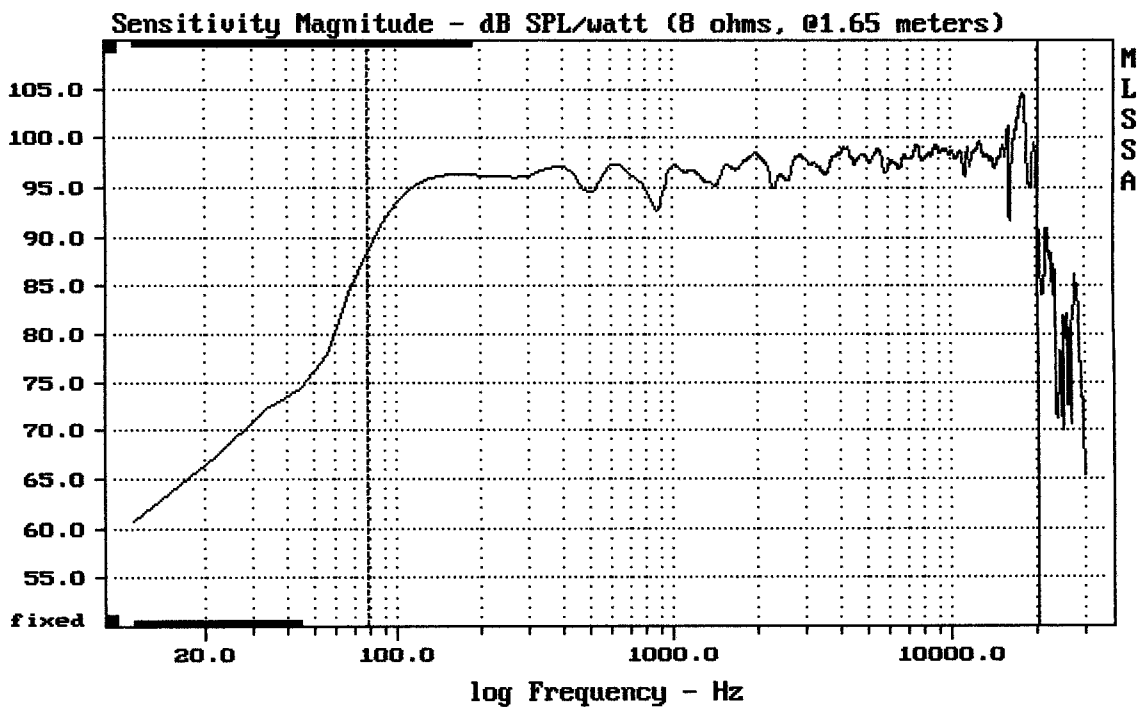

---

Level (78:22306 Hz) = 96.96 dB SPL/watt (8 ohms, @1.65 meters) (0.33 oct)

---

SOVEREIGN 15-250 + CD130 + HM17-25

MLSSA: Frequency Domain

---

mean: 3.762e-006, rms: 0.001244, std: 0.001244, max: 0.005209, min: -0.001733

---

SOVEREIGN 15-250 + CD130 + HM17-25

-74.59 dB, 932 Hz (21), 3.630 msec (34)

DTTO

mean: -365.4, rms: 368.5, std: 47.31, max: -239.8, min: -440

SOVEREIGN 15-250 + CD130 + HM17-25

mean: 0.286, rms: 0.3953, std: 0.2729, max: 3.817, min: -0.96

SOVEREIGN 15-250 + CD130 + HM17-25

MLSSA: Frequency Domain

mean: 98.37, rms: 98.63, std: 1.93, max: 104.51, min: 88.62

SOVEREIGN 15-250 + CD130 + HM17-25

---

Overlay Compare: dev= +23/-7.6, std= 7, avg= -26

---

SOVEREIGN 15-250 + CD130 + HM17-25

MLSSA: Frequency Domain

---

Overlay Compare: dev= +4.1/-4, std= 1.5, avg= -2.3

---

SOVEREIGN 15-250 + CD130 + HM17-25

---