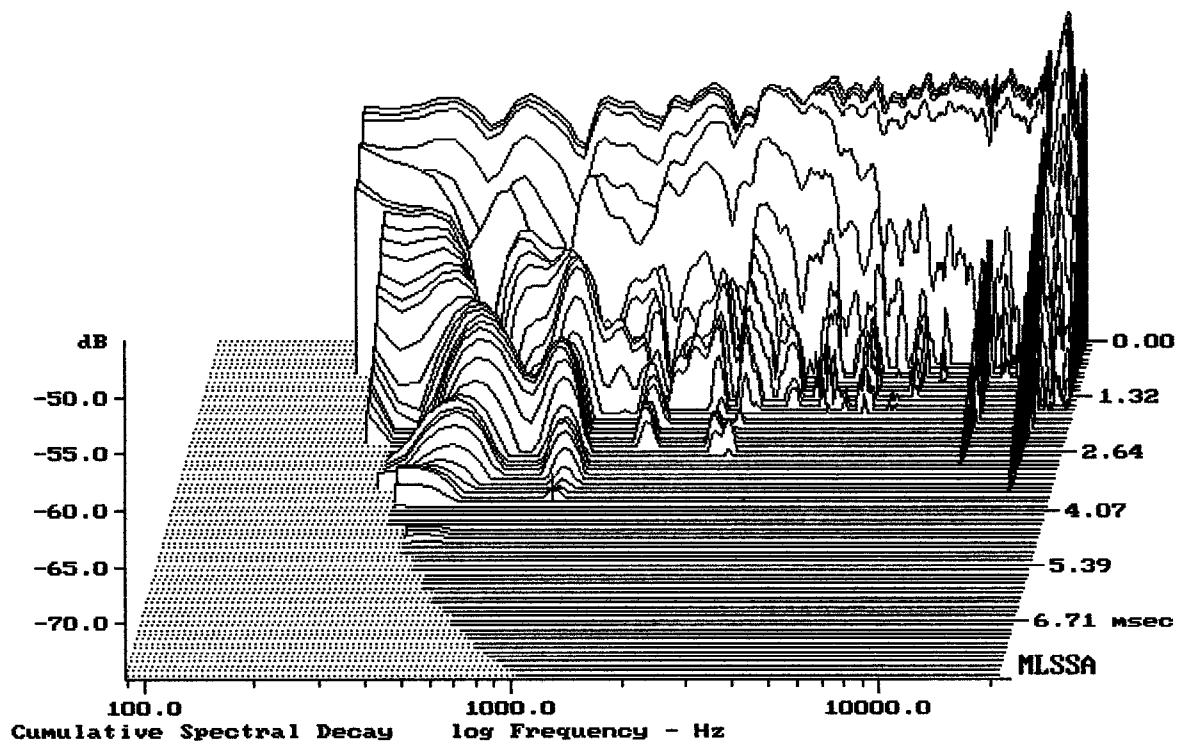

---

Level (78:22306 Hz) = 96.96 dB SPL/watt (8 ohms, @1.65 meters) (0.33 oct)

---

SOVEREIGN 15-250 + CD130 + HM17-25

MLSSA: Frequency Domain

---

mean: 3.762e-006, rms: 0.001244, std: 0.001244, max: 0.005209, min: -0.001733

---

SOVEREIGN 15-250 + CD130 + HM17-25

-74.59 dB, 932 Hz (21), 3.630 msec (34)

DTTO

mean: -365.4, rms: 368.5, std: 47.31, max: -239.8, min: -440

SOVEREIGN 15-250 + CD130 + HM17-25

mean: 0.286, rms: 0.3953, std: 0.2729, max: 3.817, min: -0.96