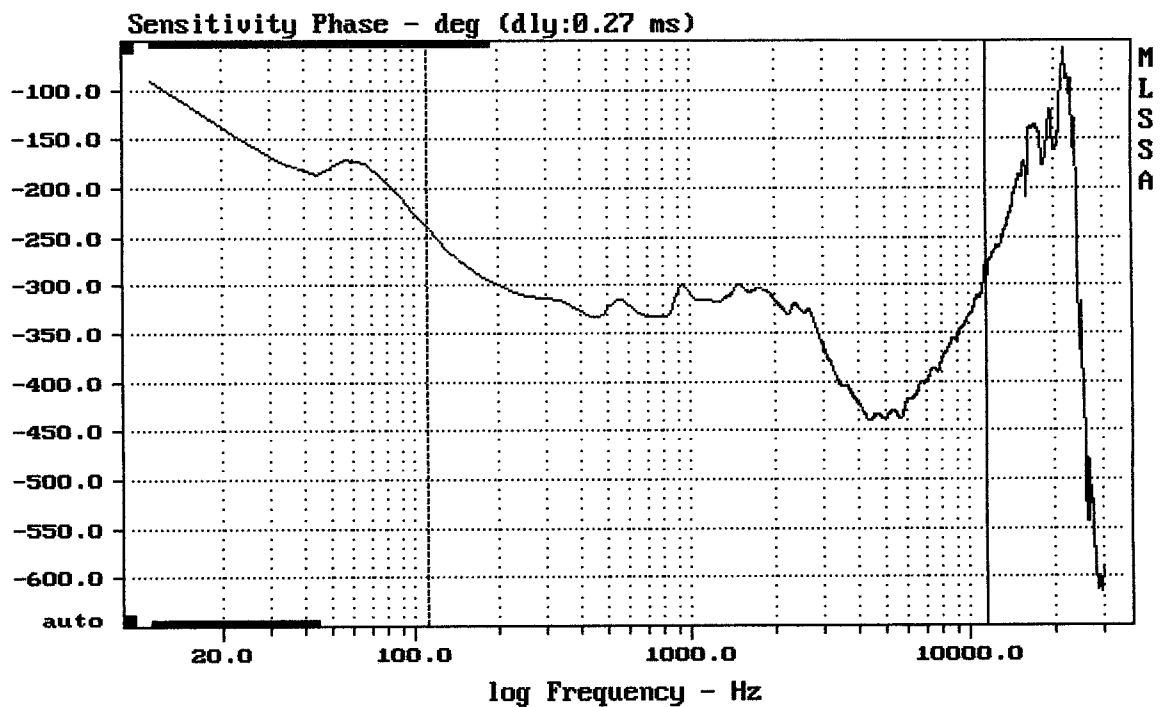

---

Level (78:22306 Hz) = 96.96 dB SPL/watt (8 ohms, @1.65 meters) (0.33 oct)

---

SOVEREIGN 15-250 + CD130 + HM17-25

MLSSA: Frequency Domain

---

mean: 3.762e-006, rms: 0.001244, std: 0.001244, max: 0.005209, min: -0.001733

---

SOVEREIGN 15-250 + CD130 + HM17-25

-74.59 dB, 932 Hz (21), 3.630 msec (34)

DTTO

mean: -365.4, rms: 368.5, std: 47.31, max: -239.8, min: -440

SOVEREIGN 15-250 + CD130 + HM17-25

mean: 0.286, rms: 0.3953, std: 0.2729, max: 3.817, min: -0.96