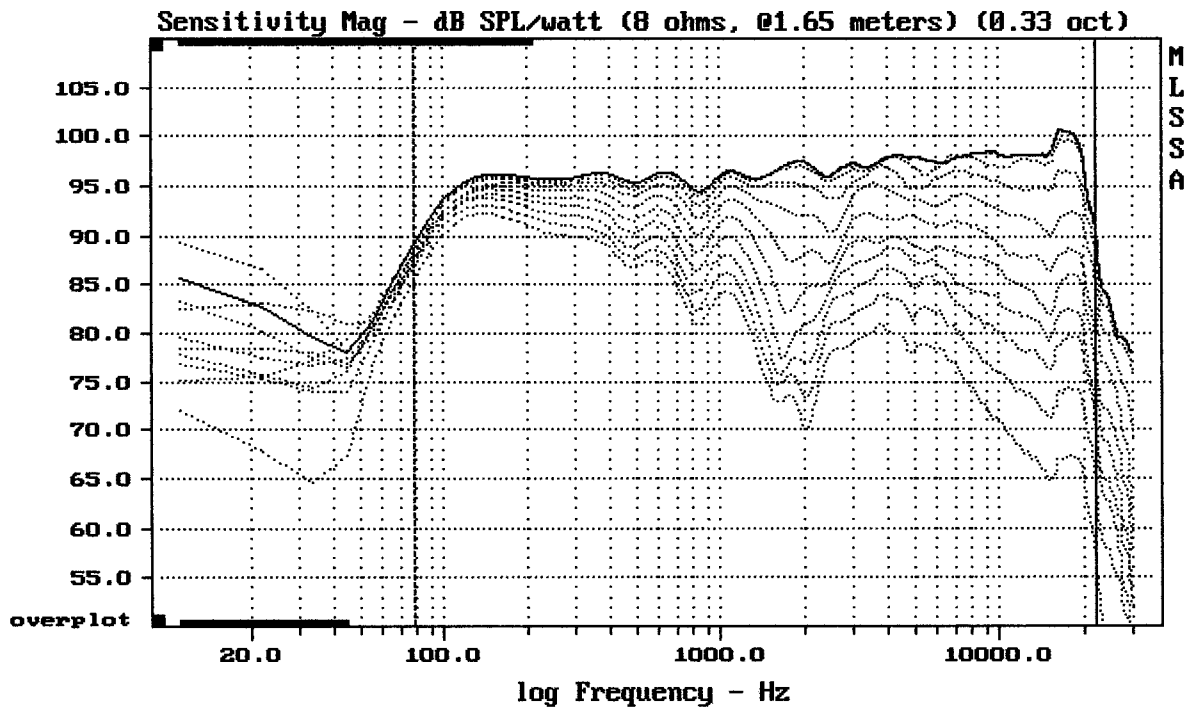

---

Level (78:22306 Hz) = 96.96 dB SPL/watt (8 ohms, @1.65 meters) (0.33 oct)

---

SOVEREIGN 15-250 + CD130 + HM17-25

MLSSA: Frequency Domain

---

mean: 3.762e-006, rms: 0.001244, std: 0.001244, max: 0.005209, min: -0.001733

---

SOVEREIGN 15-250 + CD130 + HM17-25

-74.59 dB, 932 Hz (21), 3.630 msec (34)

DTTO

mean: -365.4, rms: 368.5, std: 47.31, max: -239.8, min: -440

SOVEREIGN 15-250 + CD130 + HM17-25

mean: 0.286, rms: 0.3953, std: 0.2729, max: 3.817, min: -0.96

SOVEREIGN 15-250 + CD130 + HM17-25

MLSSA: Frequency Domain

mean: 98.37, rms: 98.63, std: 1.93, max: 104.51, min: 88.62

SOVEREIGN 15-250 + CD130 + HM17-25

---

Overlay Compare: dev= +23/-7.6, std= 7, avg= -26

---

SOVEREIGN 15-250 + CD130 + HM17-25

MLSSA: Frequency Domain

---

Overlay Compare: dev= +4.1/-4, std= 1.5, avg= -2.3

---

SOVEREIGN 15-250 + CD130 + HM17-25

---