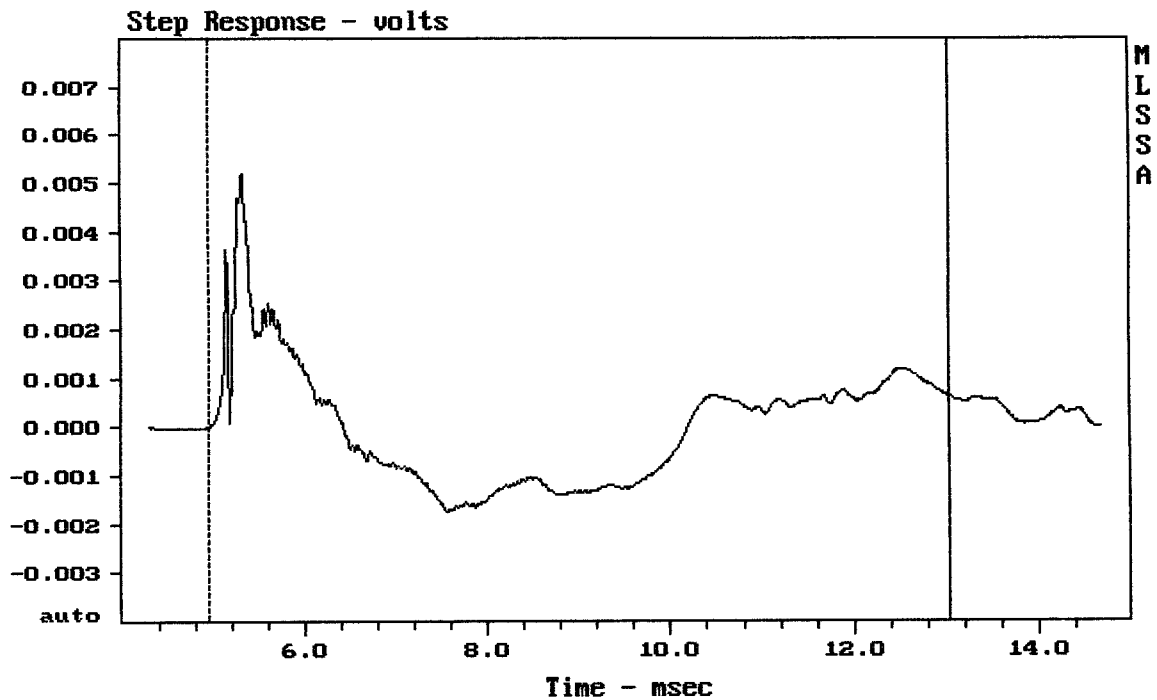

---

mean: 3.762e-006, rms: 0.001244, std: 0.001244, max: 0.005209, min: -0.001733

SOVEREIGN 15-250 + CD130 + HM17-25