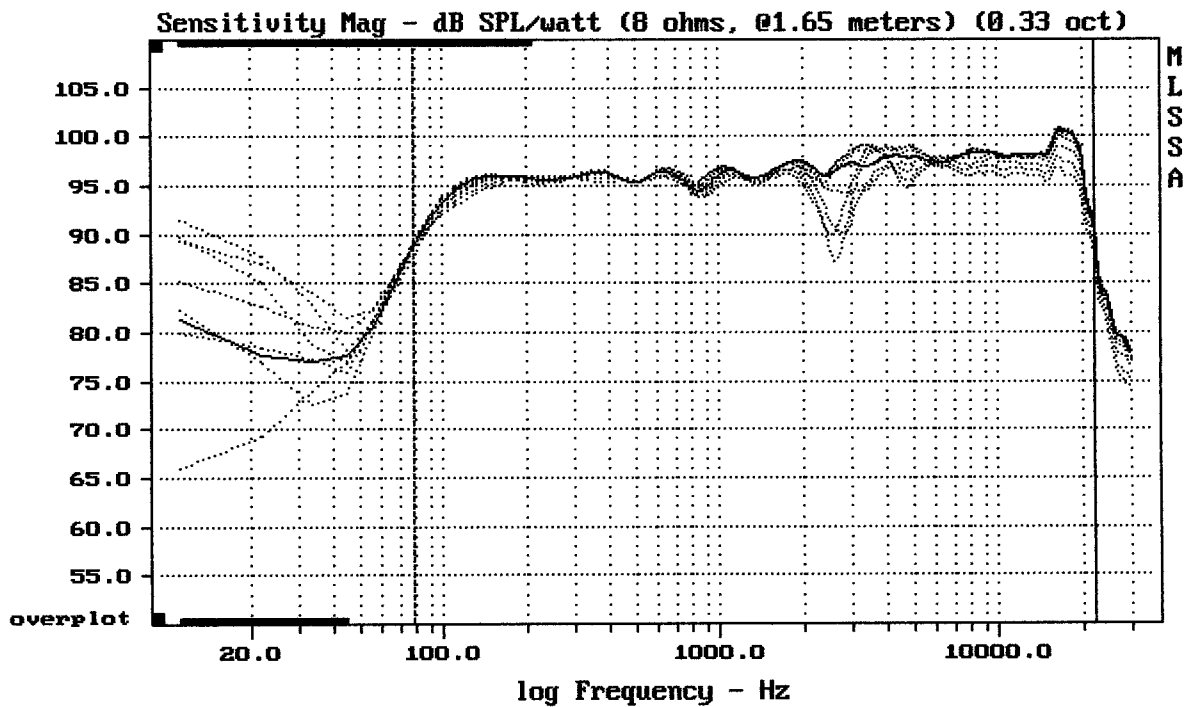

---

SOVEREIGN 15-250 + CD130 + HM17-25

-74.59 dB, 932 Hz (21), 3.630 msec (34)

DTTO

mean: -365.4, rms: 368.5, std: 47.31, max: -239.8, min: -440

SOVEREIGN 15-250 + CD130 + HM17-25

mean: 0.286, rms: 0.3953, std: 0.2729, max: 3.817, min: -0.96

SOVEREIGN 15-250 + CD130 + HM17-25

MLSSA: Frequency Domain

mean: 98.37, rms: 98.63, std: 1.93, max: 104.51, min: 88.62

SOVEREIGN 15-250 + CD130 + HM17-25

---

Overlay Compare: dev= +23/-7.6, std= 7, avg= -26

---

SOVEREIGN 15-250 + CD130 + HM17-25

MLSSA: Frequency Domain

---

Overlay Compare: dev= +4.1/-4, std= 1.5, avg= -2.3

---

SOVEREIGN 15-250 + CD130 + HM17-25

---

Overlay Compare: dev= +6.8/-1.7, std= 0.88, avg= -0.14

---

SOVEREIGN 15-250 + CD130 + HM17-25

MLSSA: Frequency Domain

---

mean: 10.57, rms: 10.85, std: 2.442, max: 25.52, min: 5.877

---

SOVEREIGN 15-250 + CD130 + HM17-25