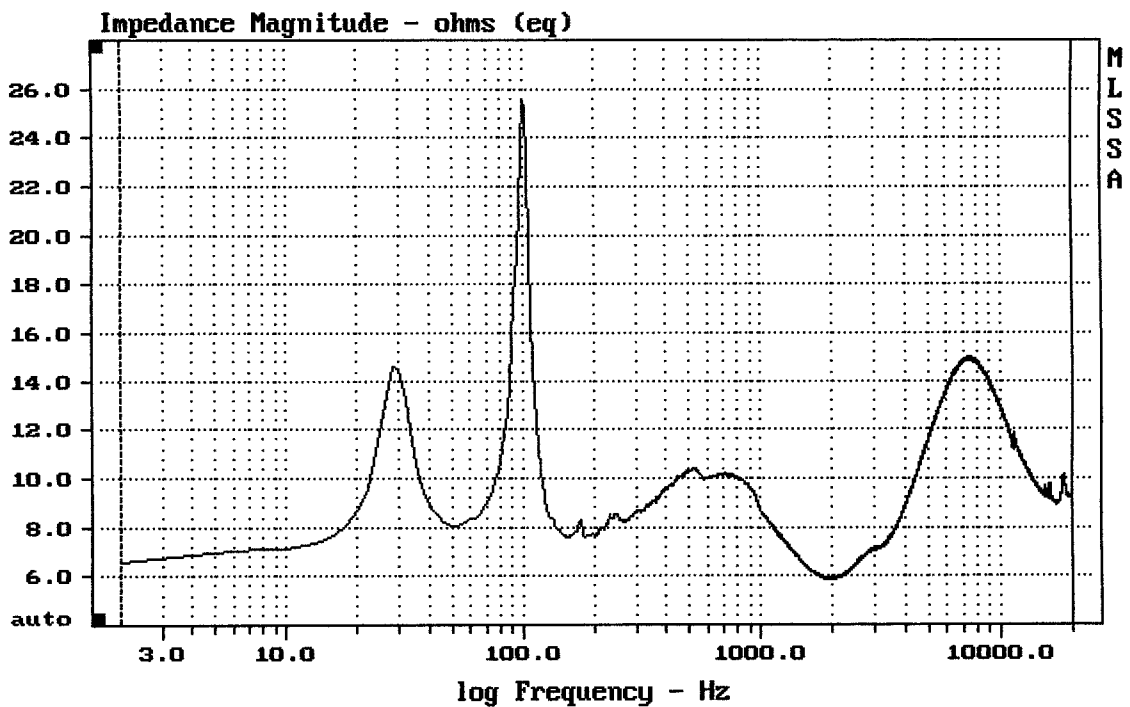

---

SOVEREIGN 15-250 + CD130 + HM17-25

MLSSA: Frequency Domain

---

Overlay Compare: dev= +4.1/-4, std= 1.5, avg= -2.3

---

SOVEREIGN 15-250 + CD130 + HM17-25

---

Overlay Compare: dev= +6.8/-1.7, std= 0.88, avg= -0.14

---

SOVEREIGN 15-250 + CD130 + HM17-25

MLSSA: Frequency Domain

---

mean: 10.57, rms: 10.85, std: 2.442, max: 25.52, min: 5.877

---

SOVEREIGN 15-250 + CD130 + HM17-25