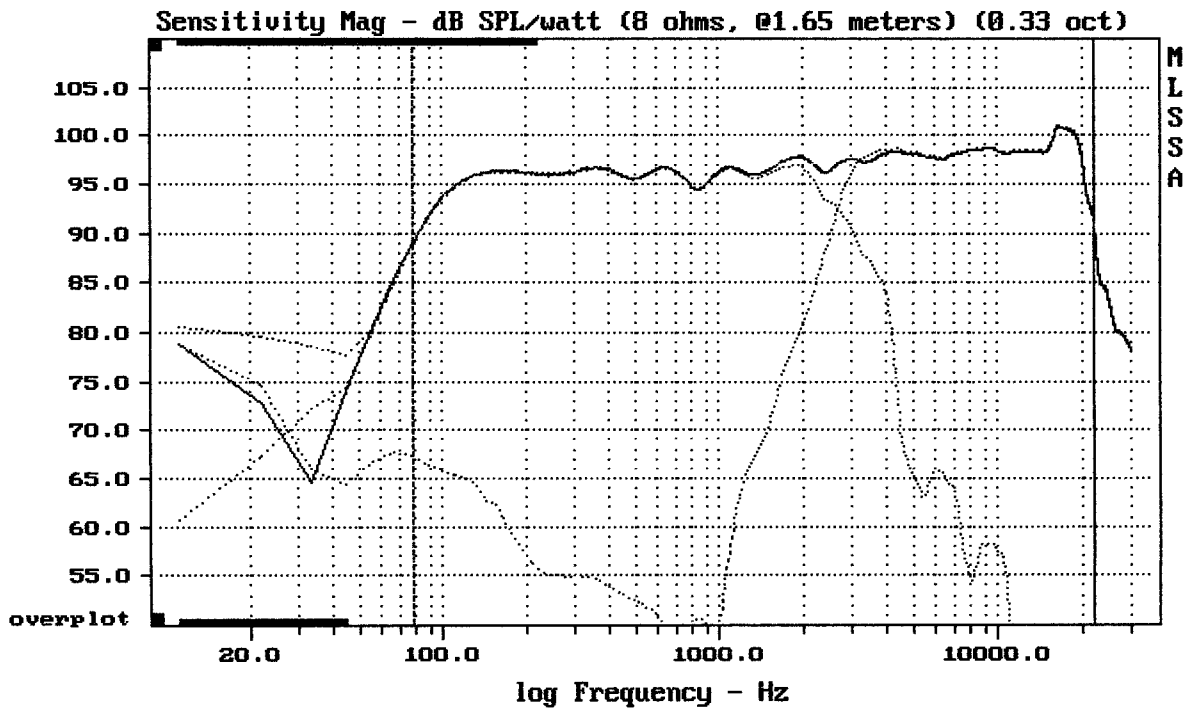

### Schéma výhybky:

mean: 1.616e-006, rms: 9.882e-005, std: 9.881e-005, max: 0.0006205, min: -0.00

SOVEREIGN 15-250 + CD130 + HM17-25

MLSSA: Time Domain

CURSOR: dy = -31.4857 x = 30007.1014 (2704)

SOVEREIGN 15-250 + CD130 + HM17-25

---

Level (78:22306 Hz) = 96.96 dB SPL/watt (8 ohms, @1.65 meters) (0.33 oct)

---

SOVEREIGN 15-250 + CD130 + HM17-25

MLSSA: Frequency Domain

---

mean: 3.762e-006, rms: 0.001244, std: 0.001244, max: 0.005209, min: -0.001733

---

SOVEREIGN 15-250 + CD130 + HM17-25

-74.59 dB, 932 Hz (21), 3.630 msec (34)

DTTO

mean: -365.4, rms: 368.5, std: 47.31, max: -239.8, min: -440

SOVEREIGN 15-250 + CD130 + HM17-25

mean: 0.286, rms: 0.3953, std: 0.2729, max: 3.817, min: -0.96