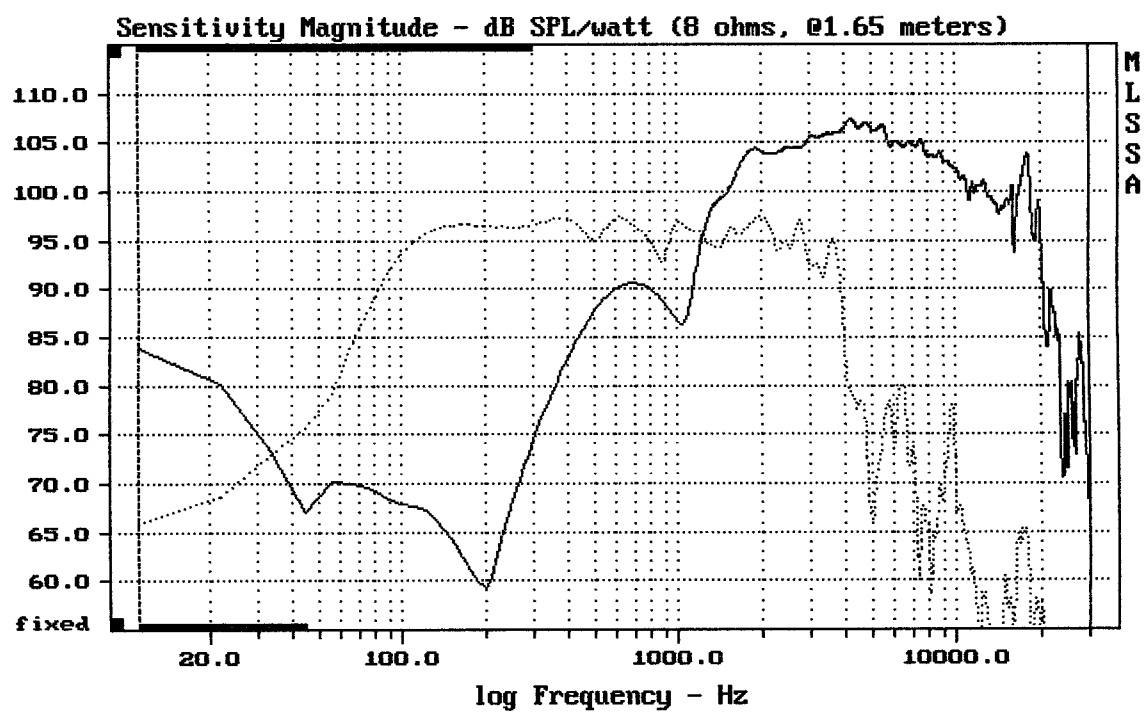

### Schéma výhybky:

mean: 1.616e-006, rms: 9.882e-005, std: 9.881e-005, max: 0.0006205, min: -0.00

SOVEREIGN 15-250 + CD130 + HM17-25

MLSSA: Time Domain

CURSOR: dy = -31.4857 x = 30007.1014 (2704)

SOVEREIGN 15-250 + CD130 + HM17-25

---

Level (78:22306 Hz) = 96.96 dB SPL/watt (8 ohms, @1.65 meters) (0.33 oct)

---

SOVEREIGN 15-250 + CD130 + HM17-25

MLSSA: Frequency Domain

---

mean: 3.762e-006, rms: 0.001244, std: 0.001244, max: 0.005209, min: -0.001733

---

SOVEREIGN 15-250 + CD130 + HM17-25

-74.59 dB, 932 Hz (21), 3.630 msec (34)

DTTO

mean: -365.4, rms: 368.5, std: 47.31, max: -239.8, min: -440

SOVEREIGN 15-250 + CD130 + HM17-25

mean: 0.286, rms: 0.3953, std: 0.2729, max: 3.817, min: -0.96