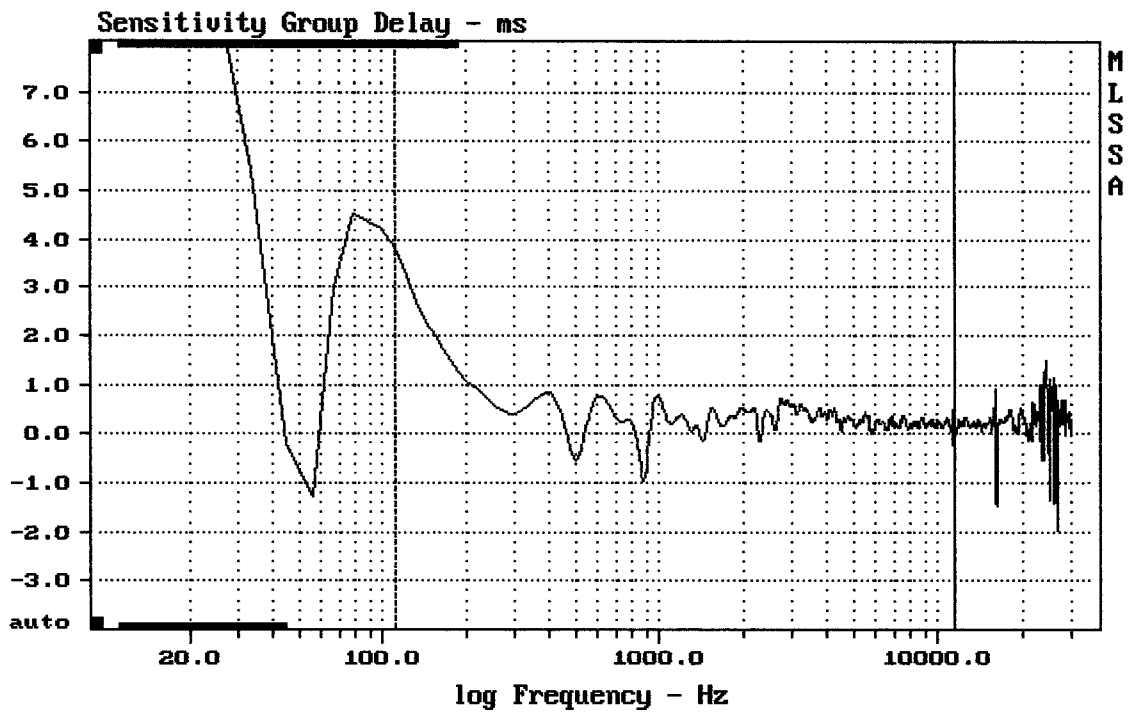

---

SOVEREIGN 15-250 + CD130 + HM17-25

-74.59 dB, 932 Hz (21), 3.630 msec (34)

DTTO

mean: -365.4, rms: 368.5, std: 47.31, max: -239.8, min: -440

SOVEREIGN 15-250 + CD130 + HM17-25

mean: 0.286, rms: 0.3953, std: 0.2729, max: 3.817, min: -0.96