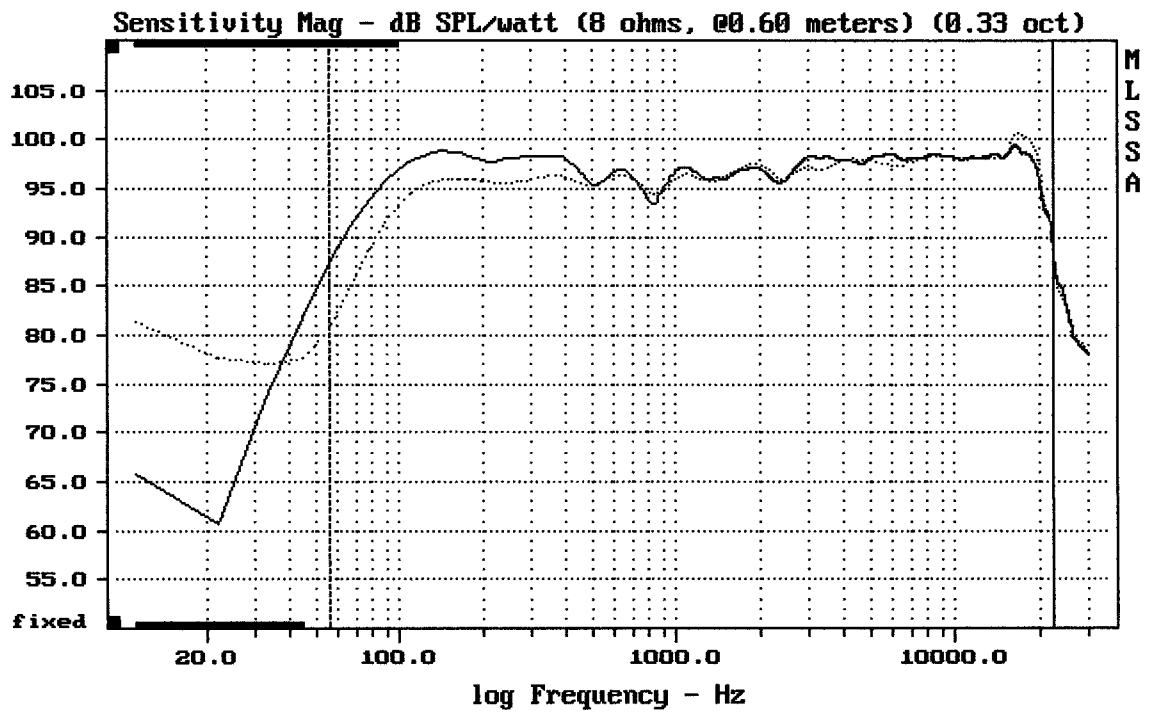

---

SOVEREIGN 15-250 + CD130 + HM17-25

MLSSA: Frequency Domain

---

Overlay Compare: dev= +4.1/-4, std= 1.5, avg= -2.3

---

SOVEREIGN 15-250 + CD130 + HM17-25

---

Overlay Compare: dev= +6.8/-1.7, std= 0.88, avg= -0.14

---

SOVEREIGN 15-250 + CD130 + HM17-25

MLSSA: Frequency Domain

---

mean: 10.57, rms: 10.85, std: 2.442, max: 25.52, min: 5.877

---

SOVEREIGN 15-250 + CD130 + HM17-25