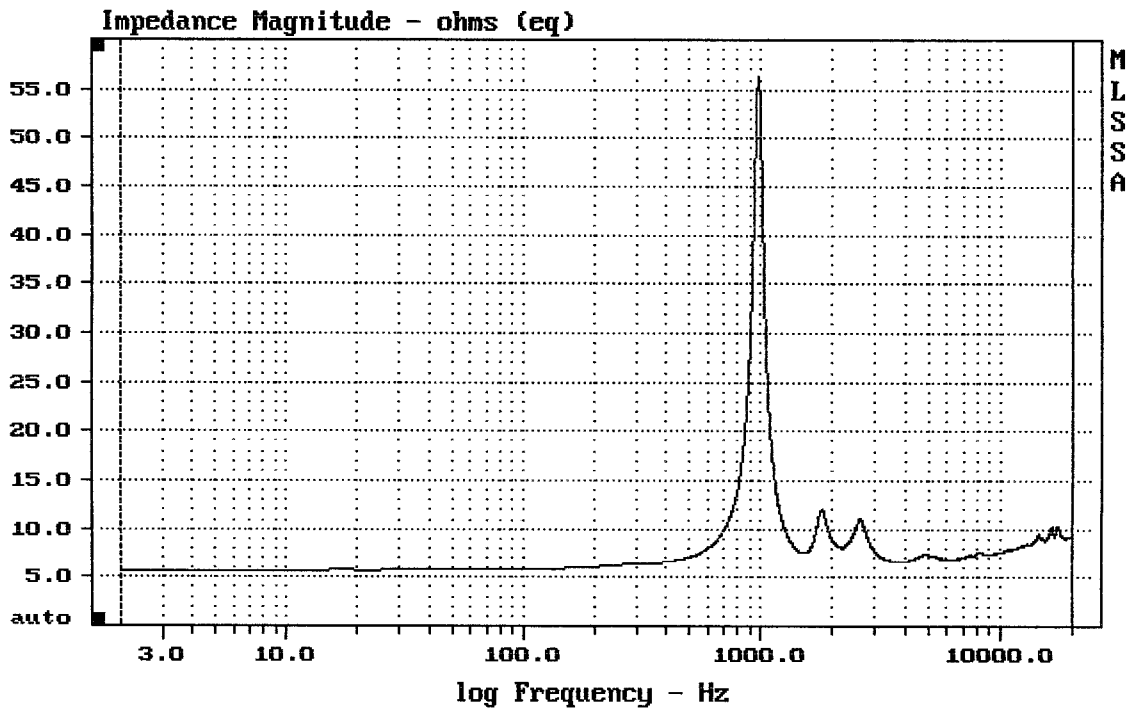

eShop: <http://eshop.prodance.cz/cd400-8-ohm/d-97086/>

eShop: <http://eshop.prodance.cz/a7570-zvukovod/d-83912/>

Level (799:18011 Hz) = 108.53 dB SPL/watt (8 ohms, @1.00 meters)

CD400 + A7570

MLSSA: Frequency Domain

-59.50 dB, 1287 Hz (29), 2.860 msec (27)

---

mean: 8.611, rms: 9.302, std: 3.519, max: 56.24, min: 5.646

---

CD400 + A7570

MLSSA: Frequency Domain

---

mean: 8.468, rms: 8.66, std: 1.814, max: 22.18, min: 5.487