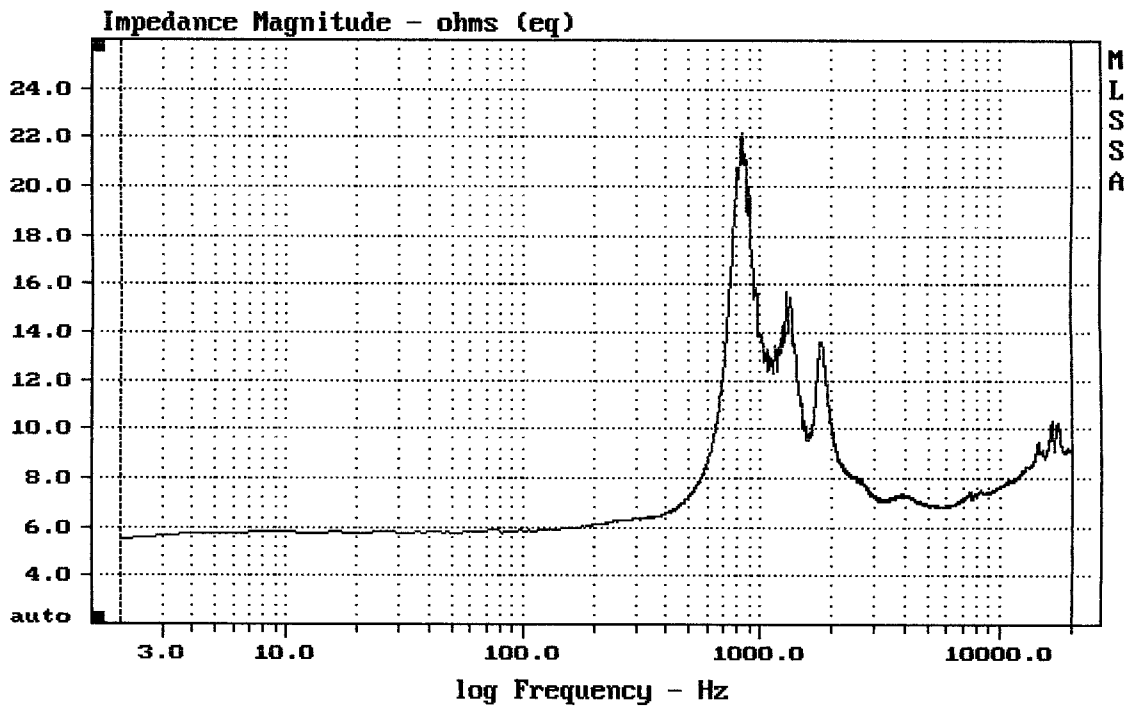

eShop: <http://eshop.prodance.cz/cd400-8-ohm/d-97086/>

eShop: <http://eshop.prodance.cz/a7570-zvukovod/d-83912/>

Level (799:18011 Hz) = 108.53 dB SPL/watt (8 ohms, @1.00 meters)

CD400 + A7570

MLSSA: Frequency Domain

-59.50 dB, 1287 Hz (29), 2.860 msec (27)

---

mean: 8.611, rms: 9.302, std: 3.519, max: 56.24, min: 5.646

---

CD400 + A7570

MLSSA: Frequency Domain

---

mean: 8.468, rms: 8.66, std: 1.814, max: 22.18, min: 5.487