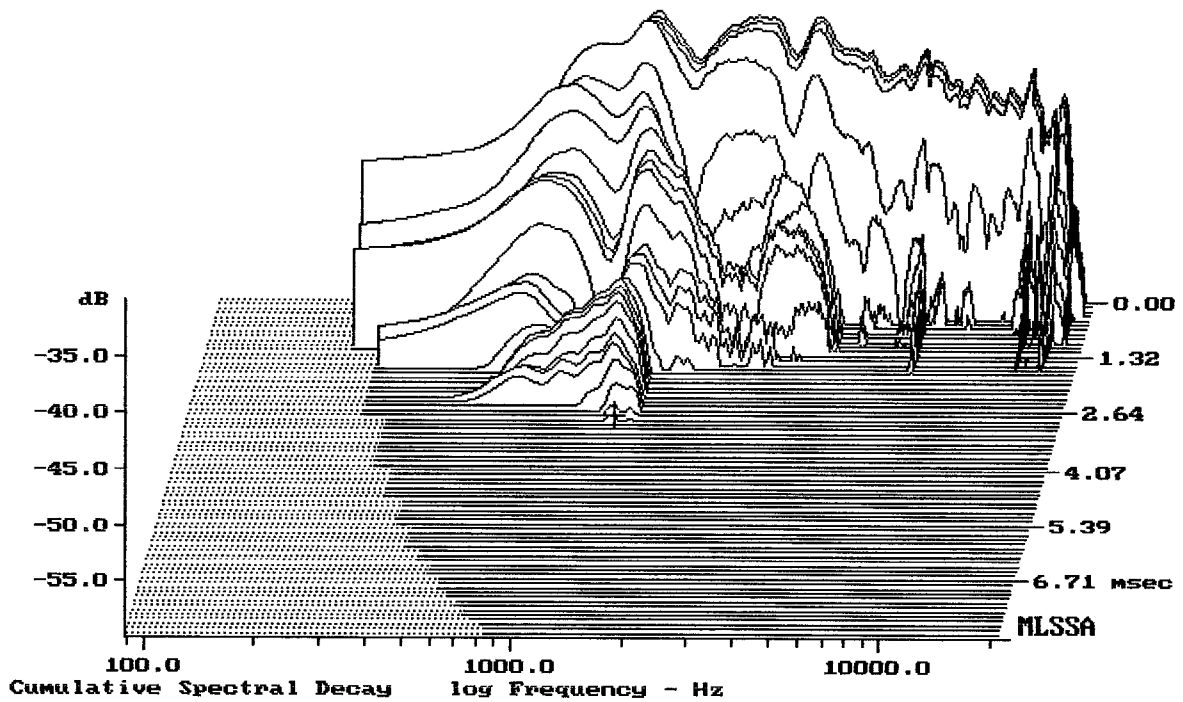

eShop: <http://eshop.prodance.cz/cd400-8-ohm/d-97086/>

eShop: <http://eshop.prodance.cz/a7570-zvukovod/d-83912/>

Level (799:18011 Hz) = 108.53 dB SPL/watt (8 ohms, @1.00 meters)

CD400 + A7570

MLSSA: Frequency Domain

-59.50 dB, 1287 Hz (29), 2.860 msec (27)

---

mean: 8.611, rms: 9.302, std: 3.519, max: 56.24, min: 5.646

---

CD400 + A7570

MLSSA: Frequency Domain

---

mean: 8.468, rms: 8.66, std: 1.814, max: 22.18, min: 5.487