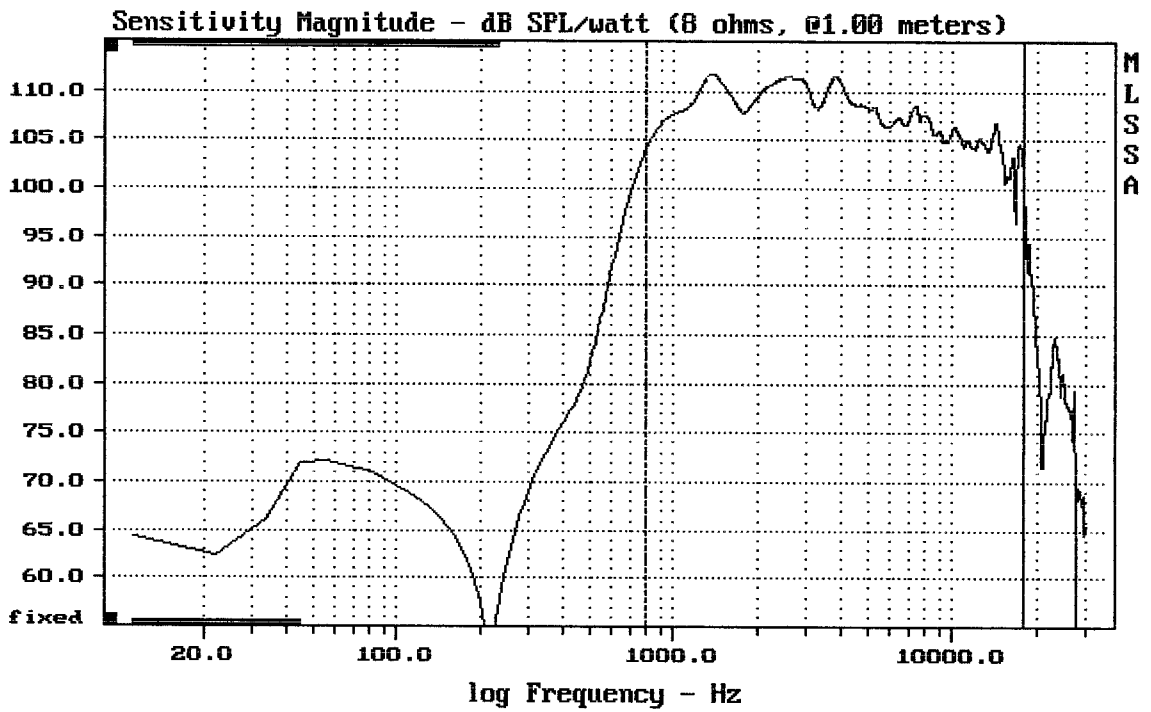

eShop: <http://eshop.prodance.cz/cd400-8-ohm/d-97086/>

eShop: <http://eshop.prodance.cz/a7570-zvukovod/d-83912/>

Level (799:18011 Hz) = 108.53 dB SPL/watt (8 ohms, @1.00 meters)

CD400 + A7570

MLSSA: Frequency Domain

-59.50 dB, 1287 Hz (29), 2.860 msec (27)

---

mean: 8.611, rms: 9.302, std: 3.519, max: 56.24, min: 5.646

---

CD400 + A7570

MLSSA: Frequency Domain

---

mean: 8.468, rms: 8.66, std: 1.814, max: 22.18, min: 5.487